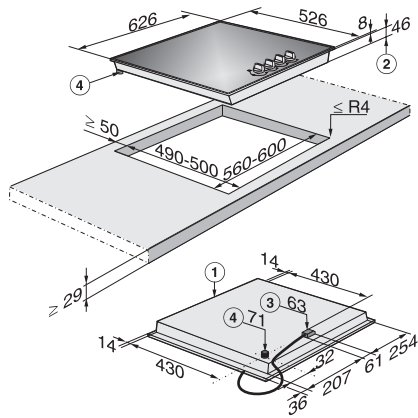

KM 3010  
Gas hob  
with 4 burners

EAN: 4002515055830 / Material number: 09101190 /  
Old Material Number: 26301050GB

Cutout dimensions in mm (depth) with surface-mounted  
installation 500 mm

Weight in kg 17

Total rated load in kW 7.10

Length of supply lead in m 1.4

Position of gas connection Hinten links

Voltage in V 220-240

Frequency in Hz 50-60

**Accessories included**

Mains cable No

KM 3010  
Gas hob  
with 4 burners

KM 3010 G (Installation drawing)

1. Front, 2. Casing depth, 3. Mains connection box with mains connection cable L = 2000 mm, 4. Gas connection R 1/2" – ISO 7-1 (DIN EN 10226)