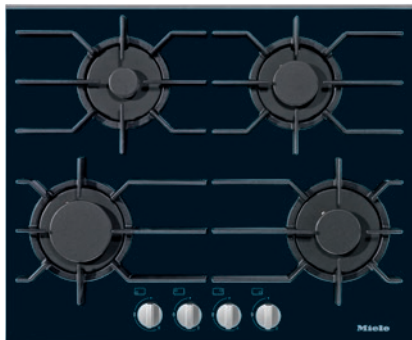

KM 3010  
Gas hob  
with 4 burners

- Simple controls -single-handed operation via rotary dial control
- Elegant design – 626 mm wide gas hob on glass for surface-mounted installation
- Versatile – 4 burners
- Extremely safe – GasStop function
- Easy cleaning – dishwasher-safe ComfortClean pot rests

EAN: 4002515055830 / Material number: 09101190 /  
Old Material Number: 26301050GB

<b>General information</b>	
Model identifier	KM 3010
Manufacturer material number	09101190
EAN number	4002515055830
Marketing class	Silver
<b>Heating type</b>	
Heating type	Gas
<b>Construction type</b>	
Independent of cooker	•
<b>Design</b>	
Ceramic surface colour	Black
Miele logo embossed in stainless steel	•
Cast iron pot rests (matt black enamelled)	•
<b>Cooking zone details</b>	
Number of cooking zones	4
<b>Gas burner power rating</b>	
Small burner in kW	1.00
Medium burner in kW	1.70
Large burner in kW	2.70
<b>1st cooking zone/cooking area</b>	
Position	front left
Type	High-speed burner
<b>2nd cooking zone/cooking area</b>	
Position	rear left
Type	Economy burner
<b>3rd cooking zone/cooking area</b>	
Position	rear right
Type	Standard burner
<b>4th cooking zone/cooking area</b>	
Position	front right
Type	Standard burner
<b>User convenience</b>	
Operation via knobs	•
Electronic ignition with single-hand operation	•
<b>Cleaning and care</b>	
Dishwasher-proof pot rests	•
<b>Safety</b>	
GasStop	•
GasStop & ReStart	•
<b>Technical data</b>	
Dimensions (H x W x D) in mm	54 x 626 x 526
Dimensions in mm (width)	626
Dimensions in mm (height)	54
Dimensions in mm (depth)	526
Casing height incl. connection box in mm	63
Cutout dimensions in mm (width) with surface-mounted installation	600 mm

KM 3010  
Gas hob  
with 4 burners

EAN: 4002515055830 / Material number: 09101190 /  
Old Material Number: 26301050GB

Cutout dimensions in mm (depth) with surface-mounted  
installation 500 mm

Weight in kg 17