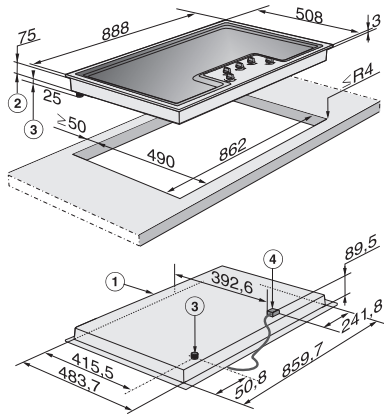

KM 2354

Gas hob

in maximum width for the ultimate in cooking and user convenience.

EAN: 4002515169032 / Material number: 09289880 /  
Old Material Number: 26235450GB

Cutout dimensions in mm (width) with surface-mounted installation	862 mm
Cutout dimensions in mm (depth) with surface-mounted installation	490 mm
Weight in kg	19
Total rated load in kW	11.60
Length of supply lead in m	1.4
Position of gas connection	Hinten links
Voltage in V	220-240
Frequency in Hz	50-60
<b>Accessories included</b>	
Mains cable	Yes
Wok ring	•
Small trivet	•

KM 2354

Gas hob

in maximum width for the ultimate in cooking and user convenience.

KM 2354 (Skizze)

1. front, 2. Building-in depth, 3. Gas connection R 1/2 - ISO 7-1 (DIN EN 10226), 4. Mains connection box with mains connection cable L = 2000 mm