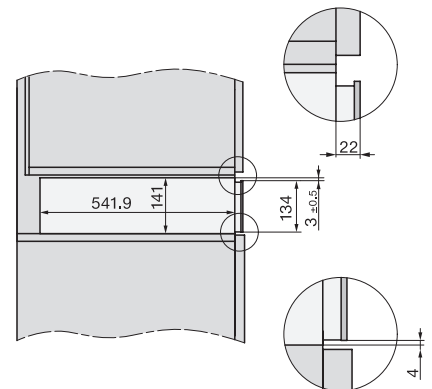

| | |
|-------------------------------|-------|
| Temperatures max. in °C | 85 |
| Appliance width in mm | 595 |
| Appliance height in mm | 141 |
| Appliance depth in mm | 570 |
| Useable interior height in mm | 80 |
| Total rated load in kW | 0.70 |
| Voltage in V | 230 |
| Frequency in Hz | 50-60 |
| Fuse rating in A | 10 |
| Number of phases | 1 |
| Mains cable with plug | • |
| Length of supply lead in m | 2.0 |
| Accessories included | |
| Anti-slip mat | 1 |

ESW 7010

14 cm high gourmet warming drawer without handle

for preheating crockery, keeping food warm and low temperature cooking.

Installation_DG_DGM_DGC_XL_ESW7x10_EVS7010, installation drawings

Side view_DG_DGM_ESW7x10_EVS7010 installation drawings

A) 22 mm glass, 23,3 mm stainless steel

Installation_DGC_XXL_ESW7x10_EVS7010 installation drawings

built-in ESW7x10 EVS7010, installation drawing

Installation ESW7x10, installation drawing, AU, GB

1) Front view, 2) Mains connection cable, L=2.000 mm, 3) Ventilation cut min. 180 cm², 4) No connection in this area

side view ESW7x10 EVS7010, installation drawing, GB, AU

ESW7010, ESW7110 - installation drawing – Installation – GB, AU

1) Front view, 2) Mains connection cable, L=2,000 mm, 3) ventilation cut-out min. 180 cm², 4) no connection in this area