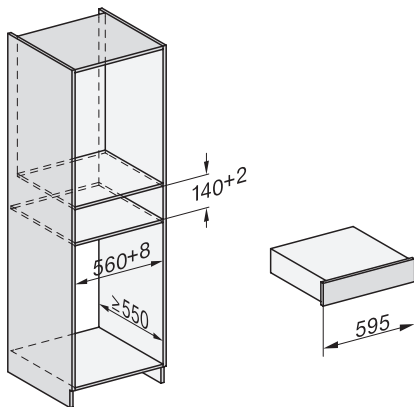

| | |
|-------------------------------|-------|
| Temperatures max. in °C | 85 |
| Appliance width in mm | 595 |
| Appliance height in mm | 141 |
| Appliance depth in mm | 570 |
| Useable interior height in mm | 80 |
| Total rated load in kW | 0.70 |
| Voltage in V | 230 |
| Frequency in Hz | 50-60 |
| Fuse rating in A | 10 |
| Number of phases | 1 |
| Mains cable with plug | • |
| Length of supply lead in m | 2.0 |
| Accessories included | |
| Anti-slip mat | 1 |

ESW 7010

14 cm high gourmet warming drawer without handle

for preheating crockery, keeping food warm and low temperature cooking.

Installation_DG_DGM_DGC_XL_ESW7x10_EVS7010, installation drawings

Side view_DG_DGM_ESW7x10_EVS7010 installation drawings

A) 22 mm glass, 23,3 mm stainless steel

Installation_DGC_XXL_ESW7x10_EVS7010 installation drawings

built-in ESW7x10 EVS7010, installation drawing

Installation ESW7x10, installation drawing, AU, GB

1) Front view, 2) Mains connection cable, L=2.000 mm, 3) Ventilation cut min. 180 cm², 4) No connection in this area

side view ESW7x10 EVS7010, installation drawing, GB, AU

ESW7010, ESW7110 - installation drawing – Installation – GB, AU

1) Front view, 2) Mains connection cable, L=2,000 mm, 3) ventilation cut-out min. 180 cm², 4) no connection in this area