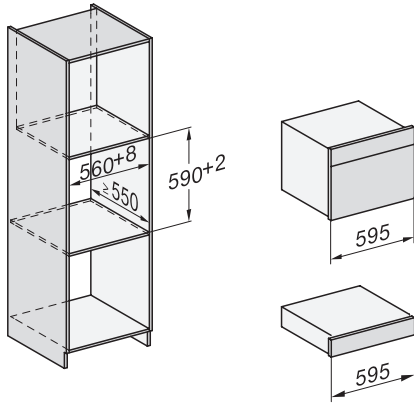

ESW 7010

14 cm high gourmet warming drawer without handle

for preheating crockery, keeping food warm and low temperature cooking.

Installation_DG_DGM_DGC_XL_ESW7x10_EVS7010, installation drawings