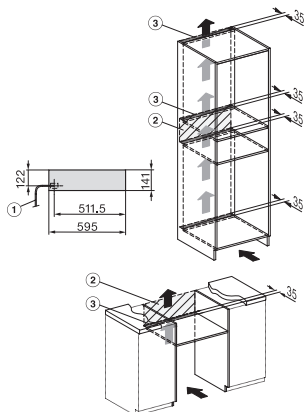

| | |
|-------------------------------|-------|
| Temperatures max. in °C | 85 |
| Appliance width in mm | 595 |
| Appliance height in mm | 141 |
| Appliance depth in mm | 570 |
| Useable interior height in mm | 80 |
| Total rated load in kW | 0.70 |
| Voltage in V | 230 |
| Frequency in Hz | 50-60 |
| Fuse rating in A | 10 |
| Number of phases | 1 |
| Mains cable with plug | • |
| Length of supply lead in m | 2.0 |
| Accessories included | |
| Anti-slip mat | 1 |

ESW 7010

14 cm high gourmet warming drawer without handle

for preheating crockery, keeping food warm and low temperature cooking.

Installation_DG_DGM_DGC_XL_ESW7x10_EVS7010, installation drawings

Side view_DG_DGM_ESW7x10_EVS7010 installation drawings

A) 22 mm glass, 23,3 mm stainless steel

Installation_DGC_XXL_ESW7x10_EVS7010 installation drawings

built-in ESW7x10 EVS7010, installation drawing

Installation ESW7x10, installation drawing, AU, GB

1) Front view, 2) Mains connection cable, L=2.000 mm, 3) Ventilation cut min. 180 cm², 4) No connection in this area

side view ESW7x10 EVS7010, installation drawing, GB, AU

ESW7010, ESW7110 - installation drawing – Installation – GB, AU

1) Front view, 2) Mains connection cable, L=2,000 mm, 3) ventilation cut-out min. 180 cm², 4) no connection in this area