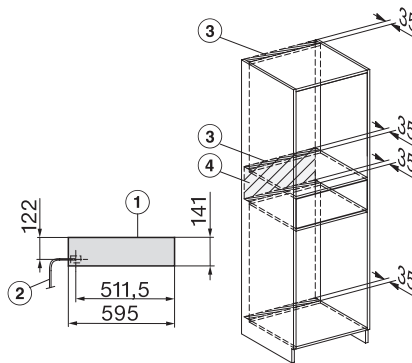

| | |
|-------------------------------|-------|
| Temperatures max. in °C | 85 |
| Appliance width in mm | 595 |
| Appliance height in mm | 141 |
| Appliance depth in mm | 570 |
| Useable interior height in mm | 80 |
| Total rated load in kW | 0.70 |
| Voltage in V | 230 |
| Frequency in Hz | 50-60 |
| Fuse rating in A | 10 |
| Number of phases | 1 |
| Mains cable with plug | • |
| Length of supply lead in m | 2.0 |
| Accessories included | |
| Anti-slip mat | 1 |

ESW 7010

14 cm high gourmet warming drawer without handle

for preheating crockery, keeping food warm and low temperature cooking.

Installation_DG_DGM_DGC_XL_ESW7x10_EVS7010, installation drawings

Side view_DG_DGM_ESW7x10_EVS7010 installation drawings

A) 22 mm glass, 23,3 mm stainless steel

Installation_DGC_XXL_ESW7x10_EVS7010 installation drawings

built-in ESW7x10 EVS7010, installation drawing

Installation ESW7x10, installation drawing, AU, GB

1) Front view, 2) Mains connection cable, L=2.000 mm, 3) Ventilation cut min. 180 cm², 4) No connection in this area

side view ESW7x10 EVS7010, installation drawing, GB, AU

ESW7010, ESW7110 - installation drawing – Installation – GB, AU

1) Front view, 2) Mains connection cable, L=2,000 mm, 3) ventilation cut-out min. 180 cm², 4) no connection in this area