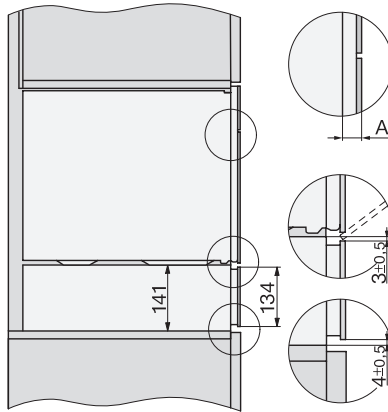

| | |
|-------------------------------|-------|
| Temperatures max. in °C | 85 |
| Appliance width in mm | 595 |
| Appliance height in mm | 141 |
| Appliance depth in mm | 570 |
| Useable interior height in mm | 80 |
| Total rated load in kW | 0.70 |
| Voltage in V | 230 |
| Frequency in Hz | 50-60 |
| Fuse rating in A | 10 |
| Number of phases | 1 |
| Mains cable with plug | • |
| Length of supply lead in m | 2.0 |
| Accessories included | |
| Anti-slip mat | 1 |

ESW 7010

14 cm high gourmet warming drawer without handle

for preheating crockery, keeping food warm and low temperature cooking.

Installation_DG_DGM_DGC_XL_ESW7x10_EVS7010, installation drawings

Side view_DG_DGM_ESW7x10_EVS7010 installation drawings

A) 22 mm glass, 23,3 mm stainless steel

Installation_DGC_XXL_ESW7x10_EVS7010 installation drawings

built-in ESW7x10 EVS7010, installation drawing

Installation ESW7x10, installation drawing, AU, GB

1) Front view, 2) Mains connection cable, L=2.000 mm, 3) Ventilation cut min. 180 cm², 4) No connection in this area

side view ESW7x10 EVS7010, installation drawing, GB, AU

ESW7010, ESW7110 - installation drawing – Installation – GB, AU

1) Front view, 2) Mains connection cable, L=2,000 mm, 3) ventilation cut-out min. 180 cm², 4) no connection in this area