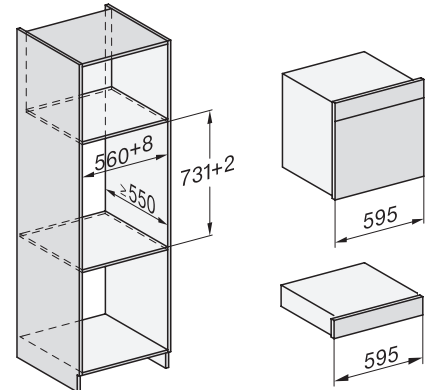

ESW 7010

14 cm high gourmet warming drawer without handle

for preheating crockery, keeping food warm and low temperature cooking.

Installation_DG_DGM_DGC_XL_ESW7x10_EVS7010, installation drawings

Side view_DG_DGM_ESW7x10_EVS7010 installation drawings

A) 22 mm glass, 23,3 mm stainless steel

Installation_DGC_XXL_ESW7x10_EVS7010 installation drawings

built-in ESW7x10 EVS7010, installation drawing

Installation ESW7x10, installation drawing, AU, GB

1) Front view, 2) Mains connection cable, L=2.000 mm, 3) Ventilation cut min. 180 cm², 4) No connection in this area

side view ESW7x10 EVS7010, installation drawing, GB, AU

ESW7010, ESW7110 - installation drawing – Installation – GB, AU

1) Front view, 2) Mains connection cable, L=2,000 mm, 3) ventilation cut-out min. 180 cm², 4) no connection in this area