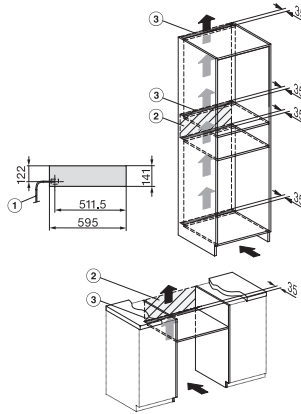

Appliance width in mm	595
Appliance height in mm	141
Appliance depth in mm	570
Useable interior height in mm	80
Total rated load in kW	0.70
Voltage in V	230
Frequency in Hz	50-60
Fuse rating in A	10
Number of phases	1
Mains cable with plug	•
Length of supply lead in m	2.0
Accessories included	
Anti-slip mat	1

ESW 7110

14 cm high gourmet warming drawer without handle

for preheating crockery, keeping food warm and low temperature cooking.

side view ESW7x10 EVS7010, installation drawing, GB, AU

ESW7010, ESW7110 - installation drawing – Installation – GB, AU

- 1) Front view, 2) Mains connection cable, L=2,000 mm,
- 3) ventilation cut-out min. 180 cm², 4) no connection in this area