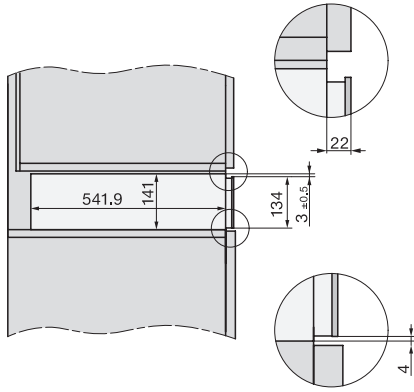

ESW 7110

14 cm high gourmet warming drawer without handle

for preheating crockery, keeping food warm and low temperature cooking.

EAN: 4002516169918 / Material number: 11093340 /
Old Material Number: 30711040GB

Appliance width in mm	595
Appliance height in mm	141
Appliance depth in mm	570
Useable interior height in mm	80
Total rated load in kW	0.70
Voltage in V	230
Frequency in Hz	50-60
Fuse rating in A	10
Number of phases	1
Mains cable with plug	•
Length of supply lead in m	2.0
Accessories included	
Anti-slip mat	1

ESW 7110

14 cm high gourmet warming drawer without handle

for preheating crockery, keeping food warm and low temperature cooking.

side view ESW7x10 EVS7010, installation drawing, GB, AU

ESW7010, ESW7110 - installation drawing – Installation – GB, AU

- 1) Front view, 2) Mains connection cable, L=2,000 mm,
- 3) ventilation cut-out min. 180 cm², 4) no connection in this area