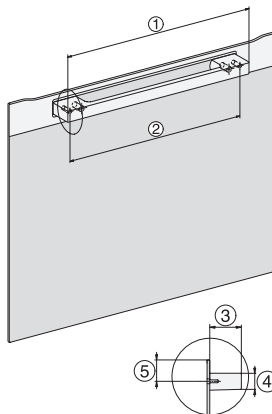

H 7464 BP

Oven

seamless design with food probe and LED lighting.

side view H7000 XL, installation drawings, GB, AU
22 mm – glass, 23.3 mm – metal

built-in H7000 XL, installation drawing

Installation H7000 XL underframe, installation drawings

If the oven is to be installed under a hob, follow the instructions for installing the hob and the height of the hob.

H7000 handle, installation drawing

- 1) 400 mm, 2) 360 mm, 3) 47 mm, 4) 24 mm, 5) 32.5 mm

Installation H7000 BM XL, installation drawings

H2x6x-1B/BP/E/EP/I/IP, H2850BP, H7x6xB/BP/BPX, H2x6xB, installation drawings, GB, AUS

- 1) Mains connection cable, L=2000 mm, 2) No connection in this area, 3) Lüftungsausschnitt min. 150 cm²

22 mm – glass, 23,3 mm – metal