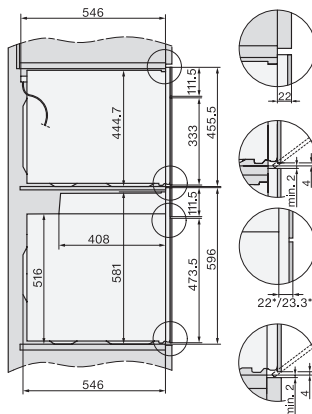

If the oven is to be installed under a hob, follow the instructions for installing the hob and the height of the hob.

H7000 handle, installation drawing

- 1) 400 mm, 2) 360 mm, 3) 47 mm, 4) 24 mm, 5) 32.5 mm

Installation H7000 BM XL, installation drawings

H2x6x-1B/BP/E/EP/I/IP, H2850BP, H7x6xB/BP/BPX, H2x6xB, installation drawings, GB, AUS

- 1) Mains connection cable, L=2000 mm, 2) No connection in this area, 3) Lüftungsausschnitt min. 150 cm²

side view H7000 XL build-under, installation drawing, GB, AU

22 mm – glass, 23.3 mm – metal

Side view Kombi BM XL, installation drawings

22 mm – glass, 23,3 mm – metal

Installation Kombi BM XL, installation drawings

22 mm – glass, 23,3 mm – metal