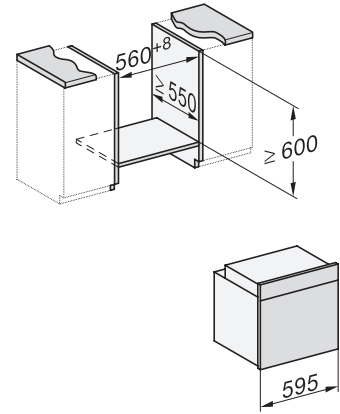

H 7464 BP

Oven

seamless design with food probe and LED lighting.

side view H7000 XL, installation drawings, GB, AU
22 mm – glass, 23.3 mm – metal

built-in H7000 XL, installation drawing

Installation H7000 XL underframe, installation drawings

If the oven is to be installed under a hob, follow the instructions for installing the hob and the height of the hob.

H7000 handle, installation drawing

- 1) 400 mm, 2) 360 mm, 3) 47 mm, 4) 24 mm, 5) 32.5 mm

Installation H7000 BM XL, installation drawings

H2x6x-1B/BP/E/EP/I/IP, H2850BP, H7x6xB/BP/BPX, H2x6xB, installation drawings, GB, AUS

- 1) Mains connection cable, L=2000 mm, 2) No connection in this area, 3) Lüftungsausschnitt min. 150 cm²

22 mm – glass, 23,3 mm – metal