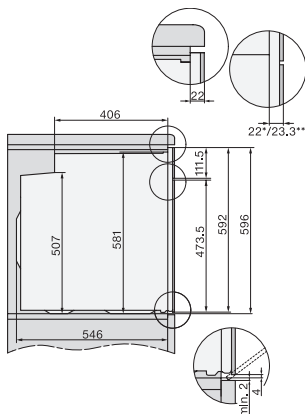

If the oven is to be installed under a hob, follow the instructions for installing the hob and the height of the hob.

H7000 handle, installation drawing

- 1) 400 mm, 2) 360 mm, 3) 47 mm, 4) 24 mm, 5) 32.5 mm

Installation H7000 BM XL, installation drawings

H2x6x-1B/BP/E/EP/I/IP, H2850BP, H7x6xB/BP/BPX, H2x6xB, installation drawings, GB, AUS

- 1) Mains connection cable, L=2000 mm, 2) No connection in this area, 3) Lüftungsausschnitt min. 150 cm²

side view H7000 XL build-under, installation drawing, GB, AU

22 mm – glass, 23.3 mm – metal

Side view Kombi BM XL, installation drawings

22 mm – glass, 23,3 mm – metal

Installation Kombi BM XL, installation drawings

22 mm – glass, 23,3 mm – metal