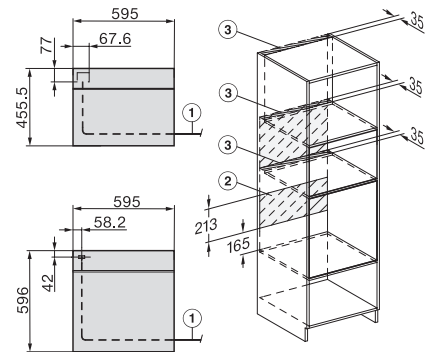

If the oven is to be installed under a hob, follow the instructions for installing the hob and the height of the hob.

H7000 handle, installation drawing

- 1) 400 mm, 2) 360 mm, 3) 47 mm, 4) 24 mm, 5) 32.5 mm

Installation H7000 BM XL, installation drawings

H2x6x-1B/BP/E/EP/I/IP, H2850BP, H7x6xB/BP/BPX, H2x6xB, installation drawings, GB, AUS

- 1) Mains connection cable, L=2000 mm, 2) No connection in this area, 3) Lüftungsausschnitt min. 150 cm²

side view H7000 XL build-under, installation drawing, GB, AU

22 mm – glass, 23.3 mm – metal

Side view Kombi BM XL, installation drawings

22 mm – glass, 23,3 mm – metal

Installation Kombi BM XL, installation drawings

22 mm – glass, 23,3 mm – metal