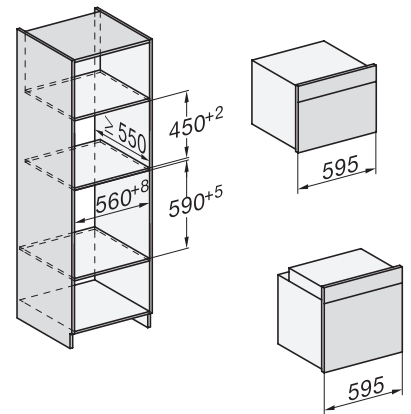

H 7464 BP

Oven

seamless design with food probe and LED lighting.

side view H7000 XL, installation drawings, GB, AU
22 mm – glass, 23.3 mm – metal

built-in H7000 XL, installation drawing

Installation H7000 XL underframe, installation drawings

If the oven is to be installed under a hob, follow the instructions for installing the hob and the height of the hob.

H7000 handle, installation drawing

- 1) 400 mm, 2) 360 mm, 3) 47 mm, 4) 24 mm, 5) 32.5 mm