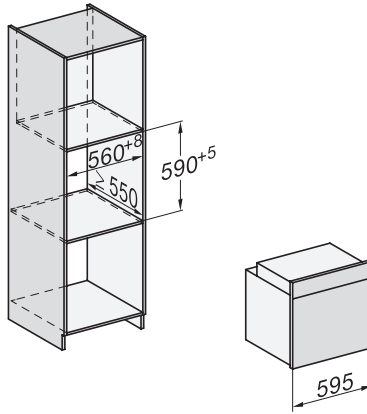

H 7464 BP

Oven

seamless design with food probe and LED lighting.

EAN: 4002516158141 / Material number: 11093620 / Old Material Number: 22746445GB

Actual temperature display	•
Target temperature display	•
Buzzer when desired temperature is reached	•
Recommended temperature	•
User programmes	•
Individual settings	•
Efficiency and sustainability	
Energy efficiency class (A+++ – D)	A+
Automatic residual heat utilisation	•
Power rating in off mode in W	0.3
Power rating in standby mode in W	0.8
Power rating in networked standby in W	2.0
Time until automatic switch to off mode in min	20
Time until automatic switch to standby in min	20
Time until automatic switch to networked standby in min	20
Cleaning and care	
Stainless steel/CleanSteel finish	•
Pyrolytic self-cleaning	•
Hinged grill element	•
CleanGlass door	•
Steam techn./water supply	
Steam generator power in kW	1.10
Fresh water container volume in l	0.3
Suction tube for drawing in water	•
Safety	
Appliance cooling system and touch-cool front	•
Safety switch-off	•
System lock	•
Door lock during pyrolytic cleaning	•
Sensor lock	•
Technical data	
Oven compartment volume in l	76
No. of shelf levels	5
Numbered shelf levels	•
Oven light	1 LED spot
Plug type	3 pole without plug
Niche width min. in mm	560
Niche width max. in mm	568
Niche height min. in mm	590
Niche height max. in mm	595
Niche depth in mm	550
Weight in kg	47.0
Total rated load in kW	3.60
Length of supply lead in m	1.50
Voltage in V	220-240
Frequency in Hz	50
Fuse rating in A	16
Number of phases	1
Replacing lamps	Service

H 7464 BP

Oven

seamless design with food probe and LED lighting.

side view H7000 XL, installation drawings, GB, AU
22 mm – glass, 23.3 mm – metal

built-in H7000 XL, installation drawing

Installation H7000 XL underframe, installation drawings