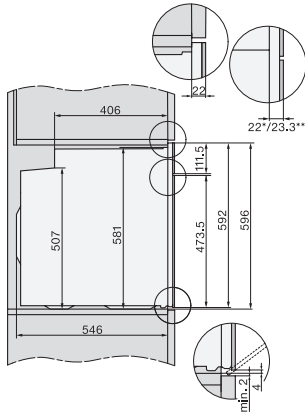

H 7464 BP

Oven

seamless design with food probe and LED lighting.

side view H7000 XL, installation drawings, GB, AU
22 mm – glass, 23.3 mm – metal

built-in H7000 XL, installation drawing

Installation H7000 XL underframe, installation drawings

If the oven is to be installed under a hob, follow the instructions for installing the hob and the height of the hob.

H7000 handle, installation drawing

- 1) 400 mm, 2) 360 mm, 3) 47 mm, 4) 24 mm, 5) 32.5 mm