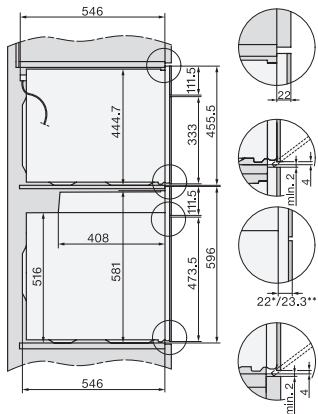

## H 7464 BPX

Handleless oven

seamless design with food probe and LED lighting.

installation H7000 XL, installation drawing, GB, AU

1) Netzanschlussleitung, L=1500 mm, 2) In diesem Bereich kein Anschluss, 3) Lüftungsausschnitt min. 150 cm<sup>2</sup>

side view H7000 XL, installation drawings, GB, AU

22 mm – glass, 23.3 mm – metal

built-in H7000 XL, installation drawing

Installation H7000 XL underframe, installation drawings

If the oven is to be installed under a hob, follow the instructions for installing the hob and the height of the hob.

Installation H7000 BM XL, installation drawings

side view H7000 XL build-under, installation drawing, GB, AU

22 mm – glass, 23.3 mm – metal

Side view Kombi BM XL, installation drawings

22 mm – glass, 23,3 mm – metal

Installation Kombi BM XL, installation drawings

22 mm – glass, 23,3 mm – metal