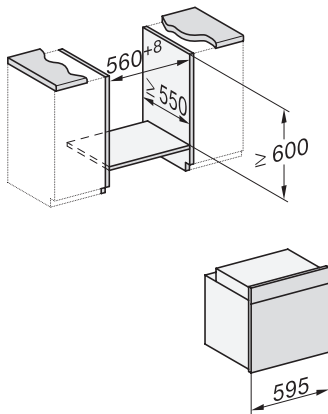

## H 7464 BPX

Handleless oven

seamless design with food probe and LED lighting.

installation H7000 XL, installation drawing, GB, AU

1) Netzanschlussleitung, L=1500 mm, 2) In diesem Bereich kein Anschluss, 3) Lüftungsausschnitt min. 150 cm<sup>2</sup>

side view H7000 XL, installation drawings, GB, AU

22 mm – glass, 23.3 mm – metal

built-in H7000 XL, installation drawing

Installation H7000 XL underframe, installation drawings

If the oven is to be installed under a hob, follow the instructions for installing the hob and the height of the hob.