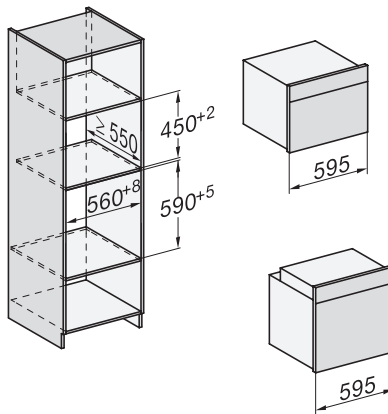

## H 7464 BPX

Handleless oven

seamless design with food probe and LED lighting.

installation H7000 XL, installation drawing, GB, AU

1) Netzanschlussleitung, L=1500 mm, 2) In diesem Bereich kein Anschluss, 3) Lüftungsausschnitt min. 150 cm<sup>2</sup>

side view H7000 XL, installation drawings, GB, AU

22 mm – glass, 23.3 mm – metal

built-in H7000 XL, installation drawing

Installation H7000 XL underframe, installation drawings

If the oven is to be installed under a hob, follow the instructions for installing the hob and the height of the hob.

Installation H7000 BM XL, installation drawings

side view H7000 XL build-under, installation drawing, GB, AU

22 mm – glass, 23.3 mm – metal

Side view Kombi BM XL, installation drawings

22 mm – glass, 23,3 mm – metal