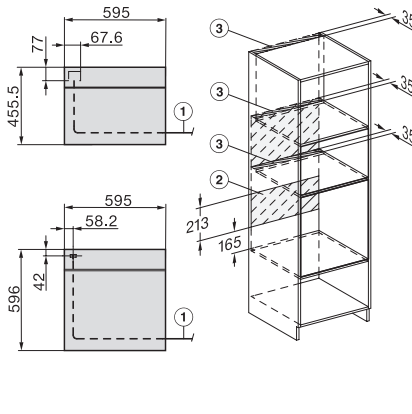

## H 7464 BPX

Handleless oven

seamless design with food probe and LED lighting.

installation H7000 XL, installation drawing, GB, AU

1) Netzanschlussleitung, L=1500 mm, 2) In diesem Bereich kein Anschluss, 3) Lüftungsausschnitt min. 150 cm<sup>2</sup>

side view H7000 XL, installation drawings, GB, AU

22 mm – glass, 23.3 mm – metal

built-in H7000 XL, installation drawing

Installation H7000 XL underframe, installation drawings

If the oven is to be installed under a hob, follow the instructions for installing the hob and the height of the hob.

Installation H7000 BM XL, installation drawings

side view H7000 XL build-under, installation drawing, GB, AU

22 mm – glass, 23.3 mm – metal

Side view Kombi BM XL, installation drawings

22 mm – glass, 23,3 mm – metal

Installation Kombi BM XL, installation drawings

22 mm – glass, 23,3 mm – metal