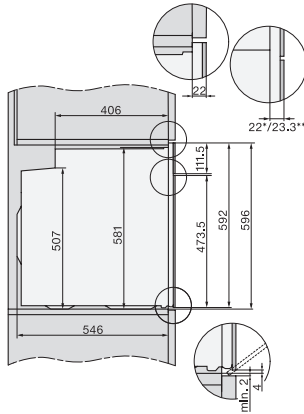

## H 7464 BPX

Handleless oven

seamless design with food probe and LED lighting.

installation H7000 XL, installation drawing, GB, AU

1) Netzanschlussleitung, L=1500 mm, 2) In diesem Bereich kein Anschluss, 3) Lüftungsausschnitt min. 150 cm<sup>2</sup>

side view H7000 XL, installation drawings, GB, AU

22 mm – glass, 23.3 mm – metal

built-in H7000 XL, installation drawing

Installation H7000 XL underframe, installation drawings

If the oven is to be installed under a hob, follow the instructions for installing the hob and the height of the hob.

Installation H7000 BM XL, installation drawings

side view H7000 XL build-under, installation drawing, GB, AU

22 mm – glass, 23.3 mm – metal

Side view Kombi BM XL, installation drawings

22 mm – glass, 23,3 mm – metal