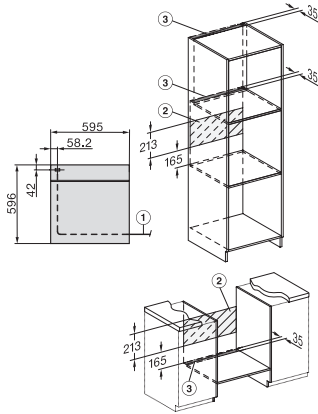

H 7464 BPX

Handleless oven

seamless design with food probe and LED lighting.

EAN: 4002516156963 / Material number: 11093640 /

Old Material Number: 22746465GB

Programmable cooking duration	•
Actual temperature display	•
Target temperature display	•
Buzzer when desired temperature is reached	•
Recommended temperature	•
User programmes	•
Individual settings	•
<b>Efficiency and sustainability</b>	
Energy efficiency class (A+++ – D)	A+
Automatic residual heat utilisation	•
Power rating in off mode in W	0.3
Power rating in standby mode in W	0.8
Power rating in networked standby in W	2.0
Time until automatic switch to off mode in min	20
Time until automatic switch to standby in min	20
Time until automatic switch to networked standby in min	20
<b>Cleaning and care</b>	
Pyrolytic self-cleaning	•
Hinged grill element	•
CleanGlass door	•
<b>Steam techn./water supply</b>	
Steam generator power in kW	1.10
Fresh water container volume in l	0.3
Suction tube for drawing in water	•
<b>Safety</b>	
Appliance cooling system and touch-cool front	•
Safety switch-off	•
System lock	•
Door lock during pyrolytic cleaning	•
Sensor lock	•
<b>Technical data</b>	
Oven compartment volume in l	76
No. of shelf levels	5
Numbered shelf levels	•
Oven light	1 LED spot
Plug type	3 pole without plug
Niche width min. in mm	560
Niche width max. in mm	568
Niche height min. in mm	590
Niche height max. in mm	595
Niche depth in mm	550
Weight in kg	47.0
Total rated load in kW	3.60
Length of supply lead in m	1.50
Voltage in V	220-240
Frequency in Hz	50
Fuse rating in A	16
Number of phases	1

## H 7464 BPX

Handleless oven

seamless design with food probe and LED lighting.

installation H7000 XL, installation drawing, GB, AU

1) Netzanschlussleitung, L=1500 mm, 2) In diesem Bereich kein Anschluss, 3) Lüftungsausschnitt min. 150 cm<sup>2</sup>