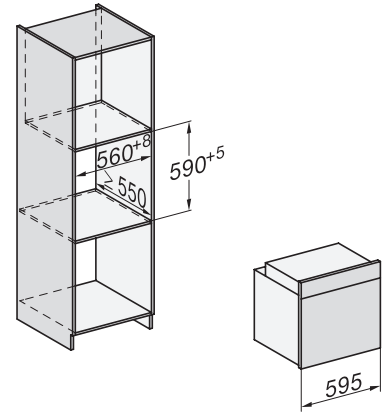

## H 7464 BPX

Handleless oven

seamless design with food probe and LED lighting.

installation H7000 XL, installation drawing, GB, AU

1) Netzanschlussleitung, L=1500 mm, 2) In diesem Bereich kein Anschluss, 3) Lüftungsausschnitt min. 150 cm<sup>2</sup>

side view H7000 XL, installation drawings, GB, AU

22 mm – glass, 23.3 mm – metal

built-in H7000 XL, installation drawing

Installation H7000 XL underframe, installation drawings

If the oven is to be installed under a hob, follow the instructions for installing the hob and the height of the hob.