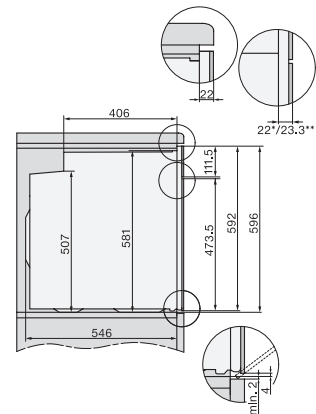

## H 7464 BPX

Handleless oven

seamless design with food probe and LED lighting.

installation H7000 XL, installation drawing, GB, AU

1) Netzanschlussleitung, L=1500 mm, 2) In diesem Bereich kein Anschluss, 3) Lüftungsausschnitt min. 150 cm<sup>2</sup>

side view H7000 XL, installation drawings, GB, AU

22 mm – glass, 23.3 mm – metal

built-in H7000 XL, installation drawing

Installation H7000 XL underframe, installation drawings

If the oven is to be installed under a hob, follow the instructions for installing the hob and the height of the hob.

Installation H7000 BM XL, installation drawings

side view H7000 XL build-under, installation drawing, GB, AU

22 mm – glass, 23.3 mm – metal

Side view Kombi BM XL, installation drawings

22 mm – glass, 23,3 mm – metal

Installation Kombi BM XL, installation drawings

22 mm – glass, 23,3 mm – metal