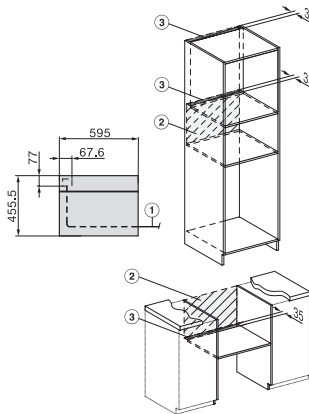

H 7840 BM

Compact microwave combination oven
with a seamless design, automatic programmes and food probe

side view H7000 BM, installation drawings
22 mm – glass, 23,3 mm – metal

side view H7000 BM, installation drawings, GB, AUS
22 mm – glass, 23,3 mm – metal

built-in H7000 BM, installation drawing

built-in H7000 BM build-under, installation drawings

If the oven is to be installed under a hob, follow the instructions for installing the hob and the height of the hob.

Installation H7000BM, installation drawings, GB, AUS

1) Mains connection cable, L=2000 mm, 2) No connection in this area, 3) Lüftungsausschnitt min. 150 cm²

H7000 handle, glass, installation drawings

1) 400 mm, 2) 360 mm, 3) 47 mm, 4) 27 mm, 5) 32.5 mm