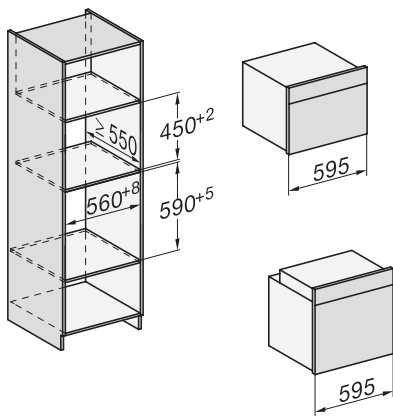

built-in H7000 BM, installation drawing

built-in H7000 BM build-under, installation drawings

If the oven is to be installed under a hob, follow the instructions for installing the hob and the height of the hob.

Installation H7000BM, installation drawings, GB, AUS

1) Mains connection cable, L=2000 mm, 2) No connection in this area, 3) Lüftungsausschnitt min. 150 cm²

H7000 handle, glass, installation drawings

1) 400 mm, 2) 360 mm, 3) 47 mm, 4) 27 mm, 5) 32.5 mm