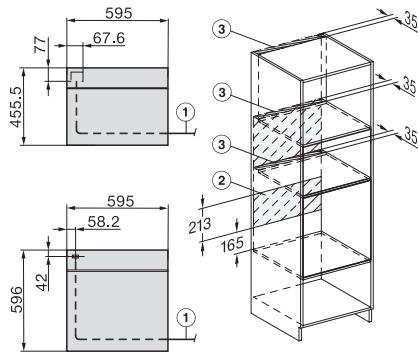

Installation H7000BM, installation drawings, GB, AUS

1) Mains connection cable, L=2000 mm, 2) No connection in this area, 3) Lüftungsausschnitt min. 150 cm²

H7000 handle, glass, installation drawings

1) 400 mm, 2) 360 mm, 3) 47 mm, 4) 27 mm, 5) 32.5 mm

Installation H7000 BM XL, installation drawings

side view H7000 BM build-under, installation drawing,
GB, AU
22 mm – glass, 23,3 mm – metal

Side view Kombi BM XL, installation drawings
22 mm – glass, 23,3 mm – metal

H 7840 BM

Compact microwave combination oven
with a seamless design, automatic programmes and food probe

Installation Kombi BM XL, installation drawings

22 mm – glass, 23,3 mm – metal