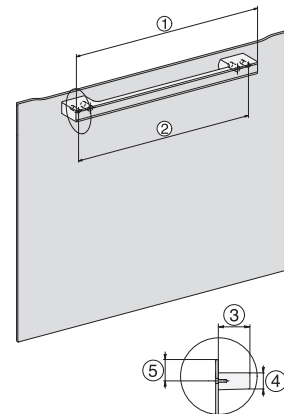

H 7840 BM

Compact microwave combination oven
with a seamless design, automatic programmes and food probe

side view H7000 BM, installation drawings
22 mm – glass, 23,3 mm – metal

side view H7000 BM, installation drawings, GB, AUS
22 mm – glass, 23,3 mm – metal

built-in H7000 BM, installation drawing

built-in H7000 BM build-under, installation drawings

If the oven is to be installed under a hob, follow the instructions for installing the hob and the height of the hob.

Installation H7000BM, installation drawings, GB, AUS

1) Mains connection cable, L=2000 mm, 2) No connection in this area, 3) Lüftungsausschnitt min. 150 cm²

H7000 handle, glass, installation drawings

1) 400 mm, 2) 360 mm, 3) 47 mm, 4) 27 mm, 5) 32.5 mm