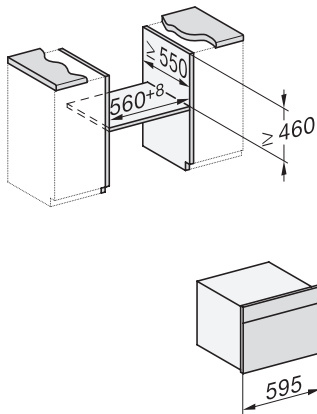

H 7840 BM

Compact microwave combination oven
with a seamless design, automatic programmes and food probe

side view H7000 BM, installation drawings
22 mm – glass, 23,3 mm – metal

side view H7000 BM, installation drawings, GB, AUS
22 mm – glass, 23,3 mm – metal

built-in H7000 BM, installation drawing

built-in H7000 BM build-under, installation drawings

If the oven is to be installed under a hob, follow the instructions for installing the hob and the height of the hob.

Installation H7000BM, installation drawings, GB, AUS

1) Mains connection cable, L=2000 mm, 2) No connection in this area, 3) Lüftungsausschnitt min. 150 cm²

H7000 handle, glass, installation drawings

1) 400 mm, 2) 360 mm, 3) 47 mm, 4) 27 mm, 5) 32.5 mm