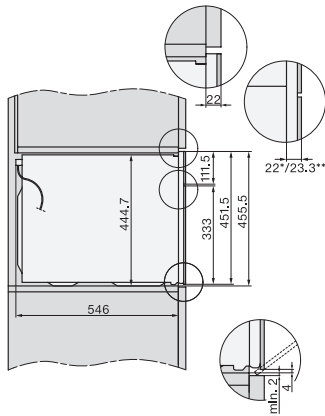

H 7840 BM

Compact microwave combination oven
with a seamless design, automatic programmes and food probe

side view H7000 BM, installation drawings
22 mm – glass, 23,3 mm – metal

side view H7000 BM, installation drawings, GB, AUS
22 mm – glass, 23,3 mm – metal

Installation H7000BM, installation drawings, GB, AUS

1) Mains connection cable, L=2000 mm, 2) No connection in this area, 3) Lüftungsausschnitt min. 150 cm²

H7000 handle, glass, installation drawings

1) 400 mm, 2) 360 mm, 3) 47 mm, 4) 27 mm, 5) 32.5 mm

Installation H7000 BM XL, installation drawings

side view H7000 BM build-under, installation drawing,
GB, AU
22 mm – glass, 23,3 mm – metal

Side view Kombi BM XL, installation drawings
22 mm – glass, 23,3 mm – metal