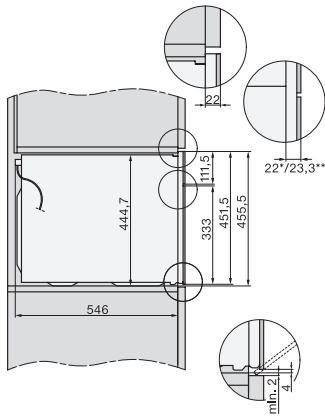

H 7840 BM

Compact microwave combination oven
with a seamless design, automatic programmes and food probe

side view H7000 BM, installation drawings
22 mm – glass, 23,3 mm – metal

side view H7000 BM, installation drawings, GB, AUS
22 mm – glass, 23,3 mm – metal

Installation H7000BM, installation drawings, GB, AUS

1) Mains connection cable, L=2000 mm, 2) No connection in this area, 3) Lüftungsausschnitt min. 150 cm²

H7000 handle, glass, installation drawings

1) 400 mm, 2) 360 mm, 3) 47 mm, 4) 27 mm, 5) 32.5 mm

Installation H7000 BM XL, installation drawings

side view H7000 BM build-under, installation drawing,
GB, AU
22 mm – glass, 23,3 mm – metal

Side view Kombi BM XL, installation drawings
22 mm – glass, 23,3 mm – metal