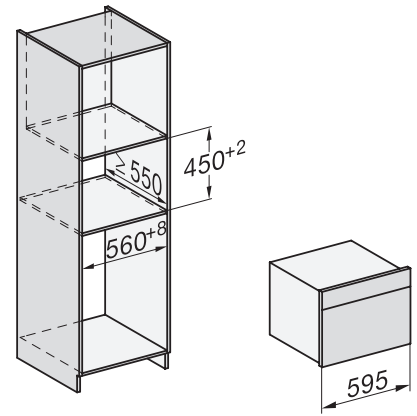

H 7840 BM

Compact microwave combination oven
with a seamless design, automatic programmes and food probe

side view H7000 BM, installation drawings
22 mm – glass, 23,3 mm – metal

side view H7000 BM, installation drawings, GB, AUS
22 mm – glass, 23,3 mm – metal

built-in H7000 BM, installation drawing

built-in H7000 BM build-under, installation drawings

If the oven is to be installed under a hob, follow the instructions for installing the hob and the height of the hob.

Installation H7000BM, installation drawings, GB, AUS

1) Mains connection cable, L=2000 mm, 2) No connection in this area, 3) Lüftungsausschnitt min. 150 cm²

H7000 handle, glass, installation drawings

1) 400 mm, 2) 360 mm, 3) 47 mm, 4) 27 mm, 5) 32.5 mm