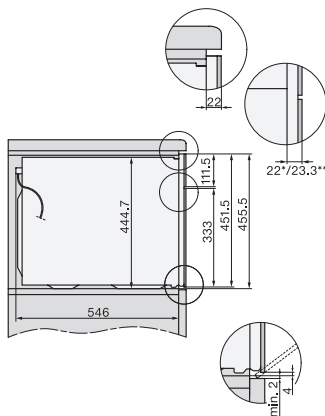

H 7840 BM

Compact microwave combination oven
with a seamless design, automatic programmes and food probe

side view H7000 BM, installation drawings
22 mm – glass, 23,3 mm – metal

side view H7000 BM, installation drawings, GB, AUS
22 mm – glass, 23,3 mm – metal

built-in H7000 BM, installation drawing

built-in H7000 BM build-under, installation drawings

If the oven is to be installed under a hob, follow the instructions for installing the hob and the height of the hob.

Installation H7000BM, installation drawings, GB, AUS

1) Mains connection cable, L=2000 mm, 2) No connection in this area, 3) Lüftungsausschnitt min. 150 cm²

H7000 handle, glass, installation drawings

1) 400 mm, 2) 360 mm, 3) 47 mm, 4) 27 mm, 5) 32.5 mm

Installation H7000 BM XL, installation drawings

side view H7000 BM build-under, installation drawing,
GB, AU
22 mm – glass, 23,3 mm – metal

Side view Kombi BM XL, installation drawings
22 mm – glass, 23,3 mm – metal