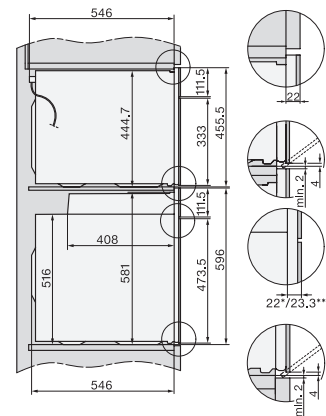

H 7840 BM

Compact microwave combination oven
with a seamless design, automatic programmes and food probe

side view H7000 BM, installation drawings
22 mm – glass, 23,3 mm – metal

side view H7000 BM, installation drawings, GB, AUS
22 mm – glass, 23,3 mm – metal

built-in H7000 BM, installation drawing

built-in H7000 BM build-under, installation drawings

If the oven is to be installed under a hob, follow the instructions for installing the hob and the height of the hob.

Installation H7000BM, installation drawings, GB, AUS

1) Mains connection cable, L=2000 mm, 2) No connection in this area, 3) Lüftungsausschnitt min. 150 cm²

H7000 handle, glass, installation drawings

1) 400 mm, 2) 360 mm, 3) 47 mm, 4) 27 mm, 5) 32.5 mm

Installation H7000 BM XL, installation drawings

side view H7000 BM build-under, installation drawing,
GB, AU
22 mm – glass, 23,3 mm – metal

Side view Kombi BM XL, installation drawings
22 mm – glass, 23,3 mm – metal