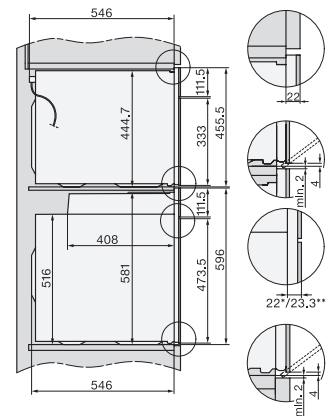

H 7840 BM

Compact microwave combination oven
with a seamless design, automatic programmes and food probe

side view H7000 BM, installation drawings
22 mm – glass, 23,3 mm – metal

side view H7000 BM, installation drawings, GB, AUS
22 mm – glass, 23,3 mm – metal

built-in H7000 BM, installation drawing

built-in H7000 BM build-under, installation drawings

If the oven is to be installed under a hob, follow the instructions for installing the hob and the height of the hob.

Installation H7000BM, installation drawings, GB, AUS

1) Mains connection cable, L=2000 mm, 2) No connection in this area, 3) Lüftungsausschnitt min. 150 cm²

H7000 handle, glass, installation drawings

1) 400 mm, 2) 360 mm, 3) 47 mm, 4) 27 mm, 5) 32.5 mm

Installation H7000 BM XL, installation drawings

side view H7000 BM build-under, installation drawing,
GB, AU
22 mm – glass, 23,3 mm – metal

Side view Kombi BM XL, installation drawings
22 mm – glass, 23,3 mm – metal