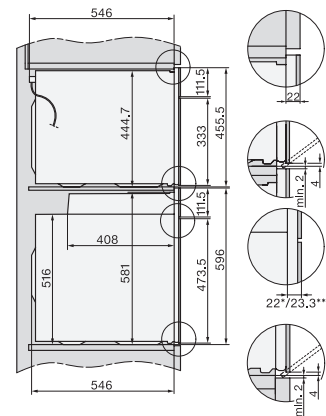

H 7840 BM

Compact microwave combination oven
with a seamless design, automatic programmes and food probe

side view H7000 BM, installation drawings
22 mm – glass, 23,3 mm – metal

side view H7000 BM, installation drawings, GB, AUS
22 mm – glass, 23,3 mm – metal

built-in H7000 BM, installation drawing

built-in H7000 BM build-under, installation drawings

If the oven is to be installed under a hob, follow the instructions for installing the hob and the height of the hob.

Installation H7000BM, installation drawings, GB, AUS

1) Mains connection cable, L=2000 mm, 2) No connection in this area, 3) Lüftungsausschnitt min. 150 cm²

H7000 handle, installation drawing

1) 400 mm, 2) 360 mm, 3) 47 mm, 4) 24 mm, 5) 32.5 mm

Installation H7000 BM XL, installation drawings

side view H7000 BM build-under, installation drawing,
GB, AU
22 mm – glass, 23,3 mm – metal

Side view Kombi BM XL, installation drawings
22 mm – glass, 23,3 mm – metal