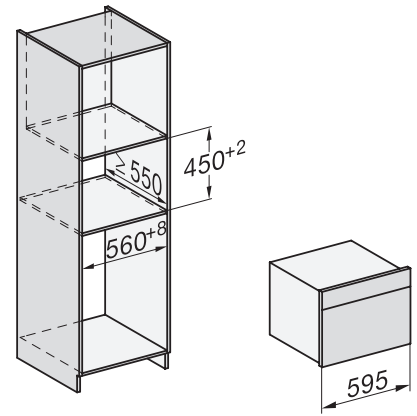

H 7840 BM

Compact microwave combination oven
with a seamless design, automatic programmes and food probe

side view H7000 BM, installation drawings
22 mm – glass, 23,3 mm – metal

side view H7000 BM, installation drawings, GB, AUS
22 mm – glass, 23,3 mm – metal

built-in H7000 BM, installation drawing

built-in H7000 BM build-under, installation drawings

If the oven is to be installed under a hob, follow the instructions for installing the hob and the height of the hob.

Installation H7000BM, installation drawings, GB, AUS

1) Mains connection cable, L=2000 mm, 2) No connection in this area, 3) Lüftungsausschnitt min. 150 cm²

H7000 handle, installation drawing

1) 400 mm, 2) 360 mm, 3) 47 mm, 4) 24 mm, 5) 32.5 mm