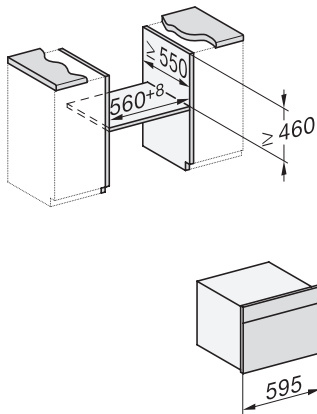

H 7840 BM

Compact microwave combination oven
with a seamless design, automatic programmes and food probe

side view H7000 BM, installation drawings
22 mm – glass, 23,3 mm – metal

side view H7000 BM, installation drawings, GB, AUS
22 mm – glass, 23,3 mm – metal

built-in H7000 BM, installation drawing

built-in H7000 BM build-under, installation drawings

If the oven is to be installed under a hob, follow the instructions for installing the hob and the height of the hob.

Installation H7000BM, installation drawings, GB, AUS

1) Mains connection cable, L=2000 mm, 2) No connection in this area, 3) Lüftungsausschnitt min. 150 cm²

H7000 handle, installation drawing

1) 400 mm, 2) 360 mm, 3) 47 mm, 4) 24 mm, 5) 32.5 mm