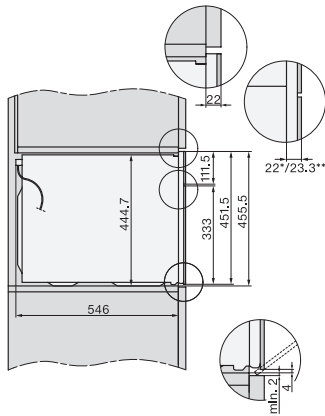

H 7840 BM

Compact microwave combination oven
with a seamless design, automatic programmes and food probe

EAN: 4002516159438 / Material number: 11093720 /
Old Material Number: 22784046GB

Niche depth in mm	550
Weight in kg	38.0
Total rated load in kW	3.20
Length of supply lead in m	2.00
Voltage in V	220-240
Frequency in Hz	50
Fuse rating in A	16
Number of phases	1
Replacing lamps	Service
Accessories included	
Baking and roasting rack with PerfectClean	1
Wired food probe	1
Glass tray	2

H 7840 BM

Compact microwave combination oven
with a seamless design, automatic programmes and food probe

side view H7000 BM, installation drawings
22 mm – glass, 23,3 mm – metal

side view H7000 BM, installation drawings, GB, AUS
22 mm – glass, 23,3 mm – metal

Installation H7000BM, installation drawings, GB, AUS

1) Mains connection cable, L=2000 mm, 2) No connection in this area, 3) Lüftungsausschnitt min. 150 cm²

H7000 handle, installation drawing

1) 400 mm, 2) 360 mm, 3) 47 mm, 4) 24 mm, 5) 32.5 mm

Installation H7000 BM XL, installation drawings

side view H7000 BM build-under, installation drawing,
GB, AU
22 mm – glass, 23,3 mm – metal

Side view Kombi BM XL, installation drawings
22 mm – glass, 23,3 mm – metal