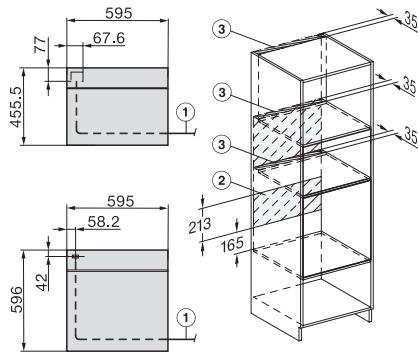

Installation H7000BM, installation drawings, GB, AUS

1) Mains connection cable, L=2000 mm, 2) No connection in this area, 3) Lüftungsausschnitt min. 150 cm²

H7000 handle, installation drawing

1) 400 mm, 2) 360 mm, 3) 47 mm, 4) 24 mm, 5) 32.5 mm

Installation H7000 BM XL, installation drawings

side view H7000 BM build-under, installation drawing,
GB, AU
22 mm – glass, 23,3 mm – metal

Side view Kombi BM XL, installation drawings
22 mm – glass, 23,3 mm – metal

H 7840 BM

Compact microwave combination oven
with a seamless design, automatic programmes and food probe

Installation Kombi BM XL, installation drawings

22 mm – glass, 23,3 mm – metal