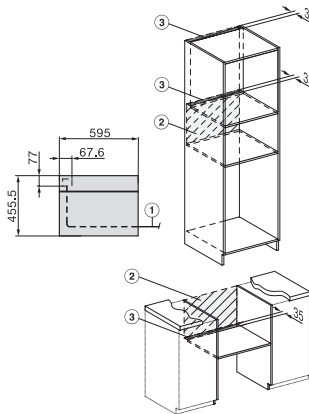

H 7840 BM

Compact microwave combination oven
with a seamless design, automatic programmes and food probe

side view H7000 BM, installation drawings
22 mm – glass, 23,3 mm – metal

side view H7000 BM, installation drawings, GB, AUS
22 mm – glass, 23,3 mm – metal

built-in H7000 BM, installation drawing

built-in H7000 BM build-under, installation drawings

If the oven is to be installed under a hob, follow the instructions for installing the hob and the height of the hob.

Installation H7000BM, installation drawings, GB, AUS

1) Mains connection cable, L=2000 mm, 2) No connection in this area, 3) Lüftungsausschnitt min. 150 cm²

H7000 handle, installation drawing

1) 400 mm, 2) 360 mm, 3) 47 mm, 4) 24 mm, 5) 32.5 mm