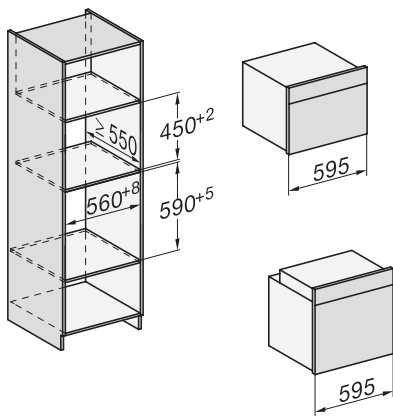

built-in H7000 BM, installation drawing

built-in H7000 BM build-under, installation drawings

If the oven is to be installed under a hob, follow the instructions for installing the hob and the height of the hob.

Installation H7000BM, installation drawings, GB, AUS

1) Mains connection cable, L=2000 mm, 2) No connection in this area, 3) Lüftungsausschnitt min. 150 cm²

H7000 handle, installation drawing

1) 400 mm, 2) 360 mm, 3) 47 mm, 4) 24 mm, 5) 32.5 mm