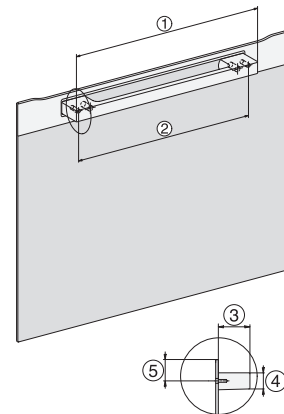

H 7840 BM

Compact microwave combination oven
with a seamless design, automatic programmes and food probe

side view H7000 BM, installation drawings
22 mm – glass, 23,3 mm – metal

side view H7000 BM, installation drawings, GB, AUS
22 mm – glass, 23,3 mm – metal

built-in H7000 BM, installation drawing

built-in H7000 BM build-under, installation drawings

If the oven is to be installed under a hob, follow the instructions for installing the hob and the height of the hob.

Installation H7000BM, installation drawings, GB, AUS

1) Mains connection cable, L=2000 mm, 2) No connection in this area, 3) Lüftungsausschnitt min. 150 cm²

H7000 handle, installation drawing

1) 400 mm, 2) 360 mm, 3) 47 mm, 4) 24 mm, 5) 32.5 mm