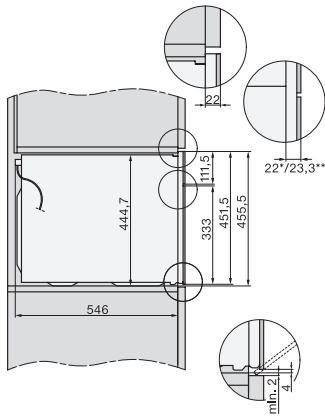

H 7840 BM

Compact microwave combination oven
with a seamless design, automatic programmes and food probe

EAN: 4002516159438 / Material number: 11093720 /
Old Material Number: 22784046GB

Niche depth in mm	550
Weight in kg	38.0
Total rated load in kW	3.20
Length of supply lead in m	2.00
Voltage in V	220-240
Frequency in Hz	50
Fuse rating in A	16
Number of phases	1
Replacing lamps	Service
Accessories included	
Baking and roasting rack with PerfectClean	1
Wired food probe	1
Glass tray	2

H 7840 BM

Compact microwave combination oven
with a seamless design, automatic programmes and food probe

side view H7000 BM, installation drawings
22 mm – glass, 23,3 mm – metal

side view H7000 BM, installation drawings, GB, AUS
22 mm – glass, 23,3 mm – metal

Installation H7000BM, installation drawings, GB, AUS

1) Mains connection cable, L=2000 mm, 2) No connection in this area, 3) Lüftungsausschnitt min. 150 cm²

H7000 handle, installation drawing

1) 400 mm, 2) 360 mm, 3) 47 mm, 4) 24 mm, 5) 32.5 mm

Installation H7000 BM XL, installation drawings

side view H7000 BM build-under, installation drawing,
GB, AU
22 mm – glass, 23,3 mm – metal

Side view Kombi BM XL, installation drawings
22 mm – glass, 23,3 mm – metal