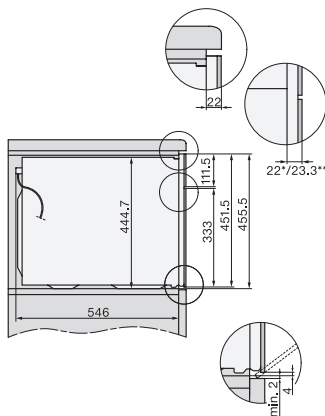

H 7840 BM

Compact microwave combination oven
with a seamless design, automatic programmes and food probe

side view H7000 BM, installation drawings
22 mm – glass, 23,3 mm – metal

side view H7000 BM, installation drawings, GB, AUS
22 mm – glass, 23,3 mm – metal

built-in H7000 BM, installation drawing

built-in H7000 BM build-under, installation drawings

If the oven is to be installed under a hob, follow the instructions for installing the hob and the height of the hob.

Installation H7000BM, installation drawings, GB, AUS

1) Mains connection cable, L=2000 mm, 2) No connection in this area, 3) Lüftungsausschnitt min. 150 cm²

H7000 handle, installation drawing

1) 400 mm, 2) 360 mm, 3) 47 mm, 4) 24 mm, 5) 32.5 mm

Installation H7000 BM XL, installation drawings

side view H7000 BM build-under, installation drawing,
GB, AU
22 mm – glass, 23,3 mm – metal

Side view Kombi BM XL, installation drawings
22 mm – glass, 23,3 mm – metal