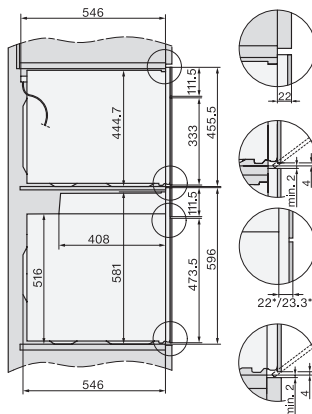

If the oven is to be installed under a hob, follow the instructions for installing the hob and the height of the hob.

H7000 handle, glass, installation drawings

- 1) 400 mm, 2) 360 mm, 3) 47 mm, 4) 27 mm, 5) 32.5 mm

Installation H7000 BM XL, installation drawings

H2x6x-1B/BP/E/EP/I/IP, H2850BP, H7x6xB/BP/BPX, H2x6xB, installation drawings, GB, AUS

- 1) Mains connection cable, L=2000 mm, 2) No connection in this area, 3) Lüftungsausschnitt min. 150 cm<sup>2</sup>

side view H7000 XL build-under, installation drawing, GB, AU

22 mm – glass, 23.3 mm – metal

Side view Kombi BM XL, installation drawings

22 mm – glass, 23.3 mm – metal

Installation Kombi BM XL, installation drawings

22 mm – glass, 23.3 mm – metal