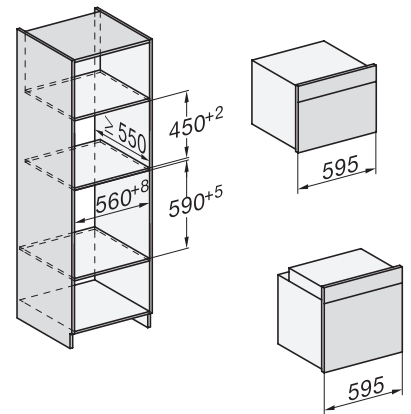

### Oven

seamless design with food probe and BrilliantLight.

side view H7000 XL, installation drawings, GB, AU  
22 mm – glass, 23.3 mm – metal

built-in H7000 XL, installation drawing

Installation H7000 XL underframe, installation drawings

If the oven is to be installed under a hob, follow the instructions for installing the hob and the height of the hob.

H7000 handle, glass, installation drawings

- 1) 400 mm, 2) 360 mm, 3) 47 mm, 4) 27 mm, 5) 32.5 mm