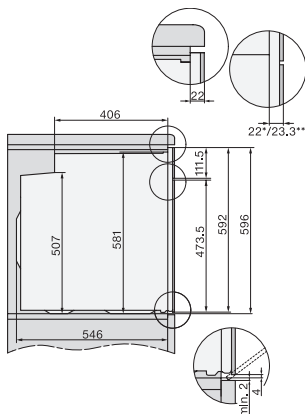

### Oven

seamless design with food probe and BrilliantLight.

side view H7000 XL, installation drawings, GB, AU  
22 mm – glass, 23.3 mm – metal

built-in H7000 XL, installation drawing

Installation H7000 XL underframe, installation drawings

If the oven is to be installed under a hob, follow the instructions for installing the hob and the height of the hob.

H7000 handle, glass, installation drawings

- 1) 400 mm, 2) 360 mm, 3) 47 mm, 4) 27 mm, 5) 32.5 mm

Installation H7000 BM XL, installation drawings

H2x6x-1B/BP/E/EP/I/IP, H2850BP, H7x6xB/BP/BPX, H2x6xB, installation drawings, GB, AUS

- 1) Mains connection cable, L=2000 mm, 2) No connection in this area, 3) Lüftungsausschnitt min. 150 cm<sup>2</sup>

22 mm – glass, 23.3 mm – metal