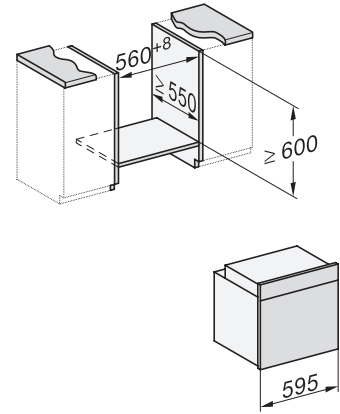

### Oven

seamless design with food probe and BrilliantLight.

side view H7000 XL, installation drawings, GB, AU  
22 mm – glass, 23.3 mm – metal

built-in H7000 XL, installation drawing

Installation H7000 XL underframe, installation drawings

If the oven is to be installed under a hob, follow the instructions for installing the hob and the height of the hob.

H7000 handle, glass, installation drawings

- 1) 400 mm, 2) 360 mm, 3) 47 mm, 4) 27 mm, 5) 32.5 mm

Installation H7000 BM XL, installation drawings

H2x6x-1B/BP/E/EP/I/IP, H2850BP, H7x6xB/BP/BPX, H2x6xB, installation drawings, GB, AUS

- 1) Mains connection cable, L=2000 mm, 2) No connection in this area, 3) Lüftungsausschnitt min. 150 cm<sup>2</sup>

22 mm – glass, 23.3 mm – metal