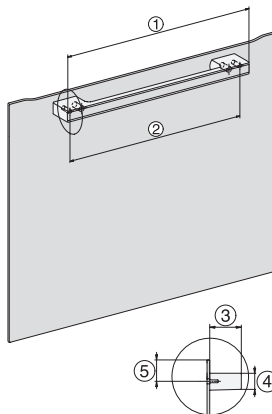

### Oven

seamless design with food probe and BrilliantLight.

side view H7000 XL, installation drawings, GB, AU  
22 mm – glass, 23.3 mm – metal

built-in H7000 XL, installation drawing

Installation H7000 XL underframe, installation drawings

If the oven is to be installed under a hob, follow the instructions for installing the hob and the height of the hob.

H7000 handle, glass, installation drawings

- 1) 400 mm, 2) 360 mm, 3) 47 mm, 4) 27 mm, 5) 32.5 mm

Installation H7000 BM XL, installation drawings

H2x6x-1B/BP/E/EP/I/IP, H2850BP, H7x6xB/BP/BPX, H2x6xB, installation drawings, GB, AUS

- 1) Mains connection cable, L=2000 mm, 2) No connection in this area, 3) Lüftungsausschnitt min. 150 cm<sup>2</sup>

22 mm – glass, 23.3 mm – metal