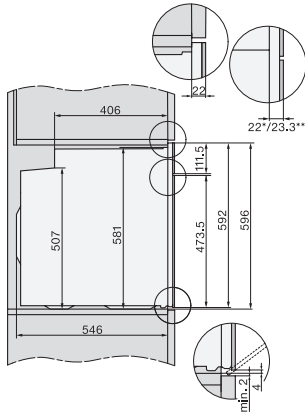

### Oven

seamless design with food probe and BrilliantLight.

side view H7000 XL, installation drawings, GB, AU  
22 mm – glass, 23.3 mm – metal

built-in H7000 XL, installation drawing

Installation H7000 XL underframe, installation drawings

If the oven is to be installed under a hob, follow the instructions for installing the hob and the height of the hob.

H7000 handle, glass, installation drawings

- 1) 400 mm, 2) 360 mm, 3) 47 mm, 4) 27 mm, 5) 32.5 mm

side view H7000 XL build-under, installation drawing, GB, AU

22 mm – glass, 23.3 mm – metal

Side view Kombi BM XL, installation drawings

22 mm – glass, 23.3 mm – metal

Installation Kombi BM XL, installation drawings

22 mm – glass, 23.3 mm – metal