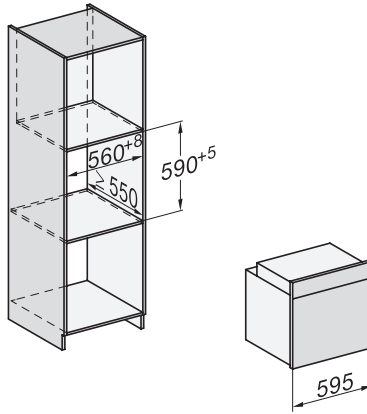

H 7860 BP

Oven

seamless design with food probe and BrilliantLight.

EAN: 4002516157007 / Material number: 11093780 /  
Old Material Number: 22786025GB

Polyphonic buzzers	•
Time of day display	•
Clock synchronisation	•
Date display	•
Minute minder	•
Programmable start of cooking duration	•
Programmable end of cooking duration	•
Programmable cooking duration	•
Actual temperature display	•
Target temperature display	•
Buzzer when desired temperature is reached	•
Recommended temperature	•
User programmes	•
Sabbath programme	•
Individual settings	•
<b>Efficiency and sustainability</b>	
Energy efficiency class (A+++ – D)	A+
Automatic residual heat utilisation	•
Power rating in off mode in W	0.3
Power rating in standby mode in W	0.8
Power rating in networked standby in W	2.0
Time until automatic switch to off mode in min	20
Time until automatic switch to standby in min	20
Time until automatic switch to networked standby in min	20
<b>Cleaning and care</b>	
Pyrolytic self-cleaning	•
Catalyser	•
Hinged grill element	•
CleanGlass door	•
<b>Steam techn./water supply</b>	
Steam generator power in kW	1.10
Fresh water container volume in l	0.3
Suction tube for drawing in water	•
<b>Safety</b>	
Appliance cooling system and touch-cool front	•
Safety switch-off	•
System lock	•
Door lock during pyrolytic cleaning	•
Sensor lock	•
<b>Technical data</b>	
Oven compartment volume in l	76
No. of shelf levels	5
Numbered shelf levels	•
Oven light	BrilliantLight
Plug type	3 pole without plug
Niche width min. in mm	560
Niche width max. in mm	568
Niche height min. in mm	590

### Oven

seamless design with food probe and BrilliantLight.

side view H7000 XL, installation drawings, GB, AU  
22 mm – glass, 23.3 mm – metal

built-in H7000 XL, installation drawing

Installation H7000 XL underframe, installation drawings

22 mm – glass, 23.3 mm – metal