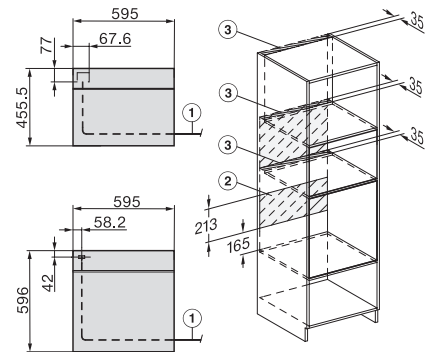

If the oven is to be installed under a hob, follow the instructions for installing the hob and the height of the hob.

H7000 handle, glass, installation drawings

- 1) 400 mm, 2) 360 mm, 3) 47 mm, 4) 27 mm, 5) 32.5 mm

Installation H7000 BM XL, installation drawings

H2x6x-1B/BP/E/EP/I/IP, H2850BP, H7x6xB/BP/BPX, H2x6xB, installation drawings, GB, AUS

- 1) Mains connection cable, L=2000 mm, 2) No connection in this area, 3) Lüftungsausschnitt min. 150 cm<sup>2</sup>

side view H7000 XL build-under, installation drawing, GB, AU

22 mm – glass, 23.3 mm – metal

Side view Kombi BM XL, installation drawings

22 mm – glass, 23.3 mm – metal

Installation Kombi BM XL, installation drawings

22 mm – glass, 23.3 mm – metal