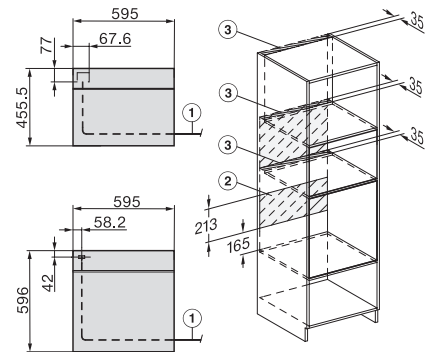

If the oven is to be installed under a hob, follow the instructions for installing the hob and the height of the hob.

H7000 handle, installation drawing

- 1) 400 mm, 2) 360 mm, 3) 47 mm, 4) 24 mm, 5) 32.5 mm

Installation H7000 BM XL, installation drawings

H2x6x-1B/BP/E/EP/I/IP, H2850BP, H7x6xB/BP/BPX, H2x6xB, installation drawings, GB, AUS

- 1) Mains connection cable, L=2000 mm, 2) No connection in this area, 3) Lüftungsausschnitt min. 150 cm²

side view H7000 XL build-under, installation drawing, GB, AU

22 mm – glass, 23.3 mm – metal

Side view Kombi BM XL, installation drawings

22 mm – glass, 23.3 mm – metal

Installation Kombi BM XL, installation drawings

22 mm – glass, 23.3 mm – metal