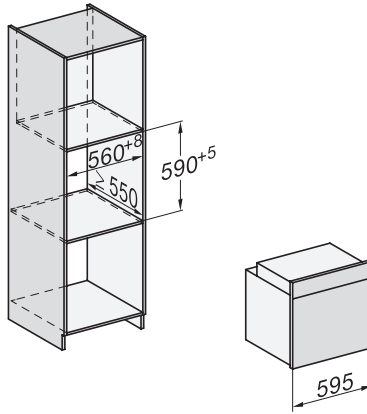

H 7860 BP

Oven

seamless design with food probe and BrilliantLight.

side view H7000 XL, installation drawings, GB, AU
22 mm – glass, 23.3 mm – metal

built-in H7000 XL, installation drawing

Installation H7000 XL underframe, installation drawings

If the oven is to be installed under a hob, follow the instructions for installing the hob and the height of the hob.

H7000 handle, installation drawing

- 1) 400 mm, 2) 360 mm, 3) 47 mm, 4) 24 mm, 5) 32.5 mm

22 mm – glass, 23.3 mm – metal