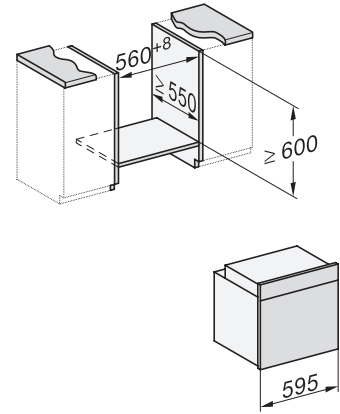

H 7860 BP

Oven

seamless design with food probe and BrilliantLight.

side view H7000 XL, installation drawings, GB, AU
22 mm – glass, 23.3 mm – metal

built-in H7000 XL, installation drawing

Installation H7000 XL underframe, installation drawings

If the oven is to be installed under a hob, follow the instructions for installing the hob and the height of the hob.

H7000 handle, installation drawing

- 1) 400 mm, 2) 360 mm, 3) 47 mm, 4) 24 mm, 5) 32.5 mm

Installation H7000 BM XL, installation drawings

H2x6x-1B/BP/E/EP/I/IP, H2850BP, H7x6xB/BP/BPX, H2x6xB, installation drawings, GB, AUS

- 1) Mains connection cable, L=2000 mm, 2) No connection in this area, 3) Lüftungsausschnitt min. 150 cm²

22 mm – glass, 23.3 mm – metal