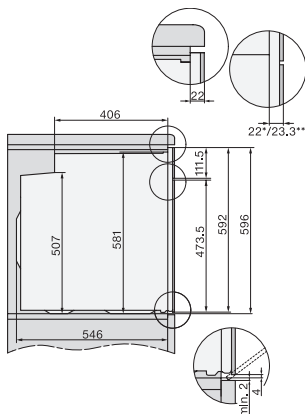

If the oven is to be installed under a hob, follow the instructions for installing the hob and the height of the hob.

H7000 handle, installation drawing

- 1) 400 mm, 2) 360 mm, 3) 47 mm, 4) 24 mm, 5) 32.5 mm

Installation H7000 BM XL, installation drawings

H2x6x-1B/BP/E/EP/I/IP, H2850BP, H7x6xB/BP/BPX, H2x6xB, installation drawings, GB, AUS

- 1) Mains connection cable, L=2000 mm, 2) No connection in this area, 3) Lüftungsausschnitt min. 150 cm²

side view H7000 XL build-under, installation drawing, GB, AU

22 mm – glass, 23.3 mm – metal

Side view Kombi BM XL, installation drawings

22 mm – glass, 23.3 mm – metal

Installation Kombi BM XL, installation drawings

22 mm – glass, 23.3 mm – metal