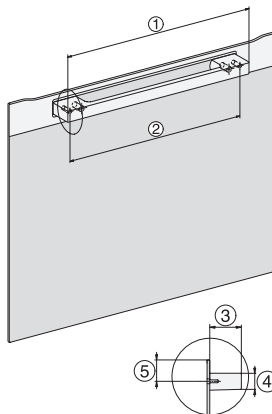

H 7860 BP

Oven

seamless design with food probe and BrilliantLight.

side view H7000 XL, installation drawings, GB, AU
22 mm – glass, 23.3 mm – metal

built-in H7000 XL, installation drawing

Installation H7000 XL underframe, installation drawings

If the oven is to be installed under a hob, follow the instructions for installing the hob and the height of the hob.

H7000 handle, installation drawing

- 1) 400 mm, 2) 360 mm, 3) 47 mm, 4) 24 mm, 5) 32.5 mm

Installation H7000 BM XL, installation drawings

H2x6x-1B/BP/E/EP/I/IP, H2850BP, H7x6xB/BP/BPX, H2x6xB, installation drawings, GB, AUS

- 1) Mains connection cable, L=2000 mm, 2) No connection in this area, 3) Lüftungsausschnitt min. 150 cm²

22 mm – glass, 23.3 mm – metal