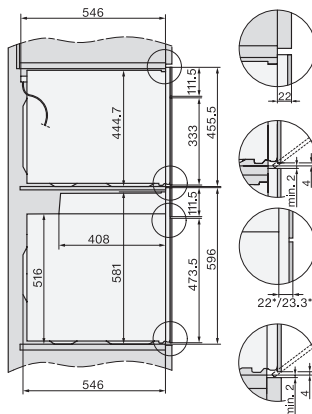

If the oven is to be installed under a hob, follow the instructions for installing the hob and the height of the hob.

H7000 handle, installation drawing

- 1) 400 mm, 2) 360 mm, 3) 47 mm, 4) 24 mm, 5) 32.5 mm

Installation H7000 BM XL, installation drawings

H2x6x-1B/BP/E/EP/I/IP, H2850BP, H7x6xB/BP/BPX, H2x6xB, installation drawings, GB, AUS

- 1) Mains connection cable, L=2000 mm, 2) No connection in this area, 3) Lüftungsausschnitt min. 150 cm²

side view H7000 XL build-under, installation drawing, GB, AU

22 mm – glass, 23.3 mm – metal

Side view Kombi BM XL, installation drawings

22 mm – glass, 23.3 mm – metal

Installation Kombi BM XL, installation drawings

22 mm – glass, 23.3 mm – metal