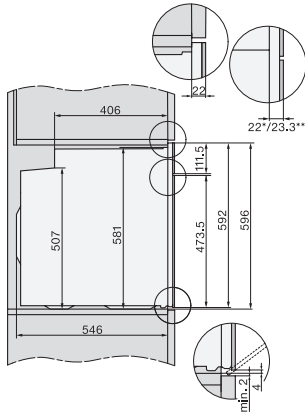

H 7860 BP

Oven

seamless design with food probe and BrilliantLight.

side view H7000 XL, installation drawings, GB, AU
22 mm – glass, 23.3 mm – metal

built-in H7000 XL, installation drawing

Installation H7000 XL underframe, installation drawings

If the oven is to be installed under a hob, follow the instructions for installing the hob and the height of the hob.

H7000 handle, installation drawing

- 1) 400 mm, 2) 360 mm, 3) 47 mm, 4) 24 mm, 5) 32.5 mm

Installation H7000 BM XL, installation drawings

H2x6x-1B/BP/E/EP/I/IP, H2850BP, H7x6xB/BP/BPX, H2x6xB, installation drawings, GB, AUS

- 1) Mains connection cable, L=2000 mm, 2) No connection in this area, 3) Lüftungsausschnitt min. 150 cm²

22 mm – glass, 23.3 mm – metal