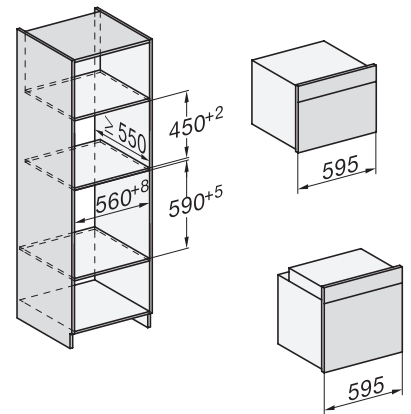

H 7860 BP

Oven

seamless design with food probe and BrilliantLight.

side view H7000 XL, installation drawings, GB, AU
22 mm – glass, 23.3 mm – metal

built-in H7000 XL, installation drawing

Installation H7000 XL underframe, installation drawings

If the oven is to be installed under a hob, follow the instructions for installing the hob and the height of the hob.

H7000 handle, installation drawing

- 1) 400 mm, 2) 360 mm, 3) 47 mm, 4) 24 mm, 5) 32.5 mm