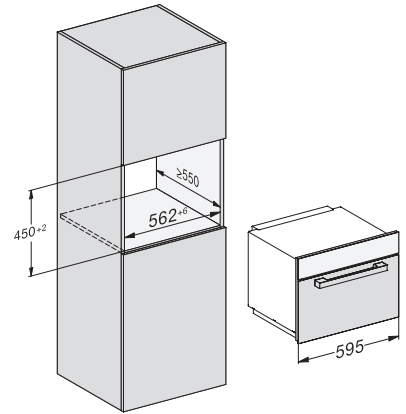

## M 7240 TC

Built-in microwave oven

in a design that is the perfect complement with controls on the top.

M7140TC, M724x, installation drawings

M7140TC, M724xTC, installation drawing

M7140TC, M724xTC, installation drawing  
22 mm – glass, 23.3 mm – stainless steel

M7140TC, M724x, installation drawings

1) Front view, 2) Mains connection cable L=1,600 mm, 3)  
No connection in this area

M7140TC, M724x, installation drawings

1) Front view, 2) Mains connection cable L=1,600 mm, 3)  
No connection in this area