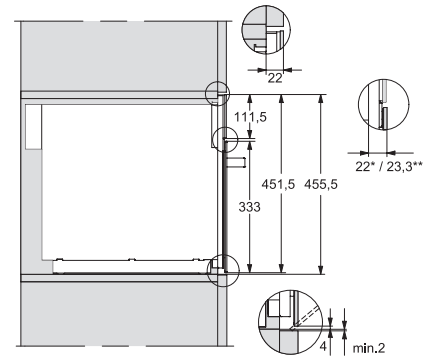

## M 7240 TC

Built-in microwave oven

in a design that is the perfect complement with controls on the top.

M7140TC, M724x, installation drawings

M7140TC, M724xTC, installation drawing

M7140TC, M724xTC, installation drawing  
22 mm – glass, 23.3 mm – stainless steel

M7140TC, M724x, installation drawings

1) Front view, 2) Mains connection cable L=1,600 mm, 3)  
No connection in this area

M7140TC, M724x, installation drawings

1) Front view, 2) Mains connection cable L=1,600 mm, 3)  
No connection in this area