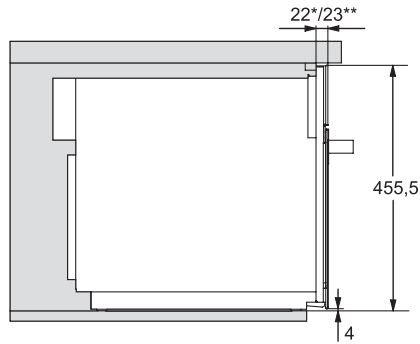

## M 7240 TC

Built-in microwave oven

in a design that is the perfect complement with controls on the top.

M7140TC, M724x, installation drawings

M7140TC, M724xTC, installation drawing

M7140TC, M724xTC, installation drawing  
22 mm – glass, 23.3 mm – stainless steel

M7140TC, M724x, installation drawings

1) Front view, 2) Mains connection cable L=1,600 mm, 3)  
No connection in this area

M7140TC, M724x, installation drawings

1) Front view, 2) Mains connection cable L=1,600 mm, 3)  
No connection in this area