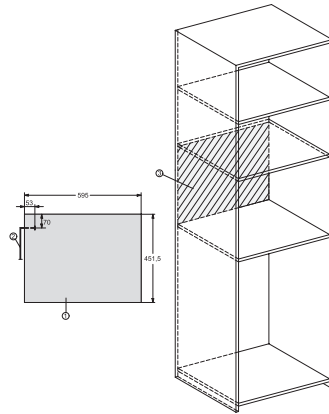

## M 7240 TC

Built-in microwave oven

in a design that is the perfect complement with controls on the top.

M7140TC, M724x, installation drawings

M7140TC, M724xTC, installation drawing

M7140TC, M724xTC, installation drawing  
22 mm – glass, 23.3 mm – stainless steel

M7140TC, M724x, installation drawings

1) Front view, 2) Mains connection cable L=1,600 mm, 3)  
No connection in this area

M7140TC, M724x, installation drawings

1) Front view, 2) Mains connection cable L=1,600 mm, 3)  
No connection in this area