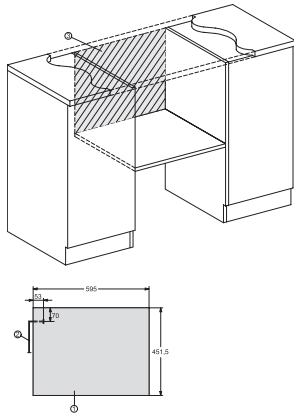

## M 7240 TC

Built-in microwave oven

in a design that is the perfect complement with controls on the top.

M7140TC, M724x, installation drawings

M7140TC, M724xTC, installation drawing

M7140TC, M724xTC, installation drawing  
22 mm – glass, 23.3 mm – stainless steel

M7140TC, M724x, installation drawings

1) Front view, 2) Mains connection cable L=1,600 mm, 3)  
No connection in this area

M7140TC, M724x, installation drawings

1) Front view, 2) Mains connection cable L=1,600 mm, 3)  
No connection in this area