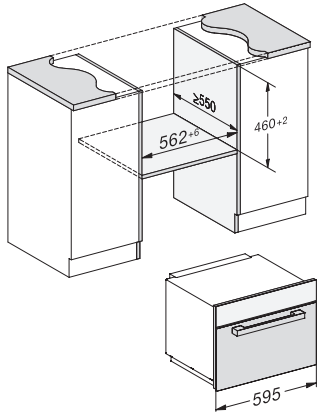

## M 7240 TC

Built-in microwave oven

in a design that is the perfect complement with controls on the top.

M7140TC, M724x, installation drawings

M7140TC, M724xTC, installation drawing

M7140TC, M724xTC, installation drawing  
22 mm – glass, 23.3 mm – stainless steel

M7140TC, M724x, installation drawings

1) Front view, 2) Mains connection cable L=1,600 mm, 3)  
No connection in this area

M7140TC, M724x, installation drawings

1) Front view, 2) Mains connection cable L=1,600 mm, 3)  
No connection in this area