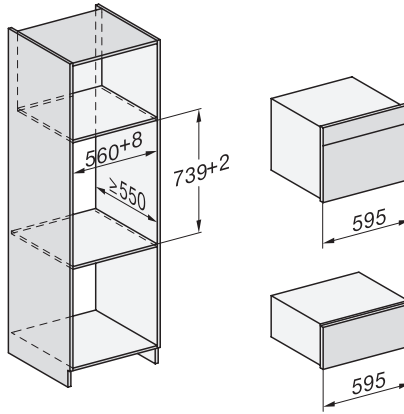

## DGM 7440

Steam oven with microwave  
for healthy cooking and rapid heating-up with networking.

H7000 handle, glass, installation drawings

- 1) 400 mm, 2) 360 mm, 3) 47 mm, 4) 27 mm, 5) 32.5 mm

Installation DG, DGM, DGC XL, ESW7x20 installation drawings

side view, DG, DGM, ESW7x20 installation drawings

Installation, ESW7x20, DGM7x4x installation drawings

- 1) Front view, 2) Mains connection cable, L=2.000 mm, 3) Ventilation cut min. 180 cm<sup>2</sup>, 4) No connection in this area