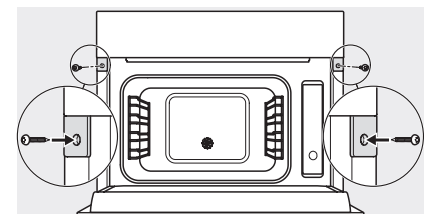

side view, DG, DGM, ESW7x20 installation drawings

Installation, ESW7x20, DGM7x4x installation drawings

- 1) Front view, 2) Mains connection cable, L=2.000 mm, 3) Ventilation cut min. 180 cm<sup>2</sup>, 4) No connection in this area

Installation\_DG\_DGM\_DGC\_XL\_ESW7x10\_EVS7010, installation drawings

Side view\_DG\_DGM\_ESW7x10\_EVS7010 installation drawings

A) 22 mm glass, 23,3 mm stainless steel

DG7xxx, DGM7xxx, installation drawings

built-in DG DGM DGC XL build-under, installation drawing

Screw joint DG DGM, installation drawing

DGM 7440  
 Steam oven with microwave  
 for healthy cooking and rapid heating-up with networking.

DG DGM, installation drawing

side view DG DGM, installation drawing, GB, AU  
 22 mm glass, 23,3 mm stainless steel

installation DGM, installation drawing, GB, AU

- 1) Mains connection cable, L=2000 mm, 2) Water supply hose, L=2000 mm, 3) ventilation cut-out min. 180 cm<sup>2</sup>,
- 4) no connection in this area