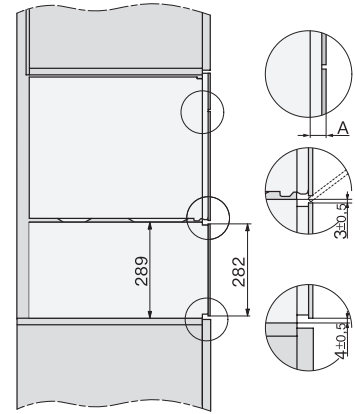

## DGM 7440

Steam oven with microwave  
for healthy cooking and rapid heating-up with networking.

H7000 handle, glass, installation drawings

- 1) 400 mm, 2) 360 mm, 3) 47 mm, 4) 27 mm, 5) 32.5 mm

Installation DG, DGM, DGC XL, ESW7x20 installation drawings

side view, DG, DGM, ESW7x20 installation drawings

Installation, ESW7x20, DGM7x4x installation drawings

- 1) Front view, 2) Mains connection cable, L=2.000 mm, 3) Ventilation cut min. 180 cm<sup>2</sup>, 4) No connection in this area

Installation\_DG\_DGM\_DGC\_XL\_ESW7x10\_EVS7010, installation drawings

Side view\_DG\_DGM\_ESW7x10\_EVS7010 installation drawings

A) 22 mm glass, 23,3 mm stainless steel

DG7xxx, DGM7xxx, installation drawings

side view DG DGM, installation drawing, GB, AU  
 22 mm glass, 23,3 mm stainless steel

installation DGM, installation drawing, GB, AU

- 1) Mains connection cable, L=2000 mm, 2) Water supply hose, L=2000 mm, 3) ventilation cut-out min. 180 cm<sup>2</sup>,
- 4) no connection in this area