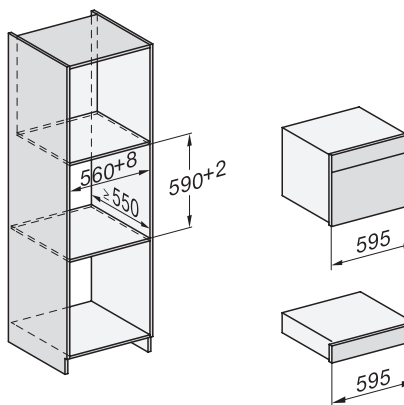

## DGM 7440

Steam oven with microwave  
for healthy cooking and rapid heating-up with networking.

H7000 handle, glass, installation drawings

- 1) 400 mm, 2) 360 mm, 3) 47 mm, 4) 27 mm, 5) 32.5 mm

Installation DG, DGM, DGC XL, ESW7x20 installation drawings

side view, DG, DGM, ESW7x20 installation drawings

Installation, ESW7x20, DGM7x4x installation drawings

- 1) Front view, 2) Mains connection cable, L=2.000 mm, 3) Ventilation cut min. 180 cm<sup>2</sup>, 4) No connection in this area