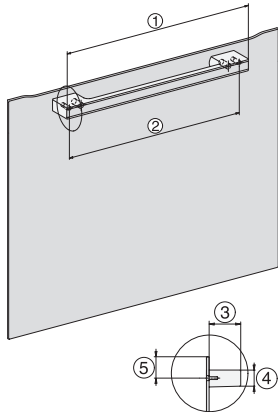

DGM 7440

Steam oven with microwave
for healthy cooking and rapid heating-up with networking.

H7000 handle, glass, installation drawings

1) 400 mm, 2) 360 mm, 3) 47 mm, 4) 27 mm, 5) 32.5 mm