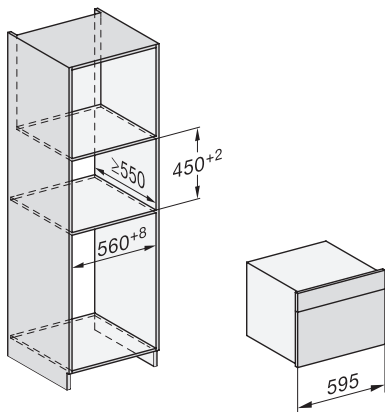

## DGM 7440

Steam oven with microwave  
for healthy cooking and rapid heating-up with networking.

H7000 handle, glass, installation drawings

- 1) 400 mm, 2) 360 mm, 3) 47 mm, 4) 27 mm, 5) 32.5 mm

Installation DG, DGM, DGC XL, ESW7x20 installation drawings

side view, DG, DGM, ESW7x20 installation drawings

Installation, ESW7x20, DGM7x4x installation drawings

- 1) Front view, 2) Mains connection cable, L=2.000 mm, 3) Ventilation cut min. 180 cm<sup>2</sup>, 4) No connection in this area

Installation\_DG\_DGM\_DGC\_XL\_ESW7x10\_EVS7010, installation drawings

Side view\_DG\_DGM\_ESW7x10\_EVS7010 installation drawings

A) 22 mm glass, 23,3 mm stainless steel

DG7xxx, DGM7xxx, installation drawings