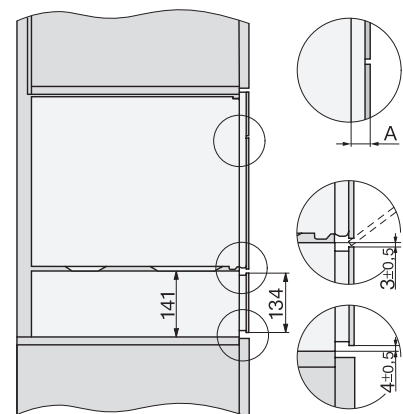

## DGM 7440

Steam oven with microwave  
for healthy cooking and rapid heating-up with networking.

H7000 handle, glass, installation drawings

- 1) 400 mm, 2) 360 mm, 3) 47 mm, 4) 27 mm, 5) 32.5 mm

Installation DG, DGM, DGC XL, ESW7x20 installation drawings

side view, DG, DGM, ESW7x20 installation drawings

Installation, ESW7x20, DGM7x4x installation drawings

- 1) Front view, 2) Mains connection cable, L=2.000 mm, 3) Ventilation cut min. 180 cm<sup>2</sup>, 4) No connection in this area

Installation\_DG\_DGM\_DGC\_XL\_ESW7x10\_EVS7010, installation drawings

Side view\_DG\_DGM\_ESW7x10\_EVS7010 installation drawings

A) 22 mm glass, 23,3 mm stainless steel

DG7xxx, DGM7xxx, installation drawings

side view DG DGM, installation drawing, GB, AU  
 22 mm glass, 23,3 mm stainless steel

installation DGM, installation drawing, GB, AU

- 1) Mains connection cable, L=2000 mm, 2) Water supply hose, L=2000 mm, 3) ventilation cut-out min. 180 cm<sup>2</sup>,
- 4) no connection in this area