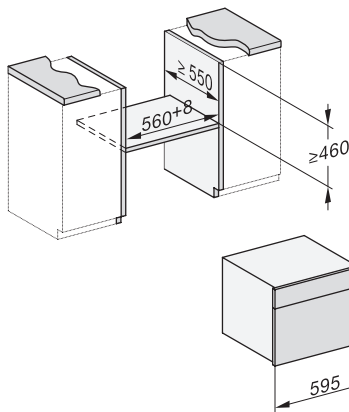

side view, DG, DGM, ESW7x20 installation drawings

Installation, ESW7x20, DGM7x4x installation drawings

- 1) Front view, 2) Mains connection cable, L=2.000 mm, 3) Ventilation cut min. 180 cm<sup>2</sup>, 4) No connection in this area

Installation\_DG\_DGM\_DGC\_XL\_ESW7x10\_EVS7010, installation drawings

Side view\_DG\_DGM\_ESW7x10\_EVS7010 installation drawings

A) 22 mm glass, 23,3 mm stainless steel

DG7xxx, DGM7xxx, installation drawings

side view DG DGM, installation drawing, GB, AU  
 22 mm glass, 23,3 mm stainless steel

installation DGM, installation drawing, GB, AU

- 1) Mains connection cable, L=2000 mm, 2) Water supply hose, L=2000 mm, 3) ventilation cut-out min. 180 cm<sup>2</sup>,
- 4) no connection in this area