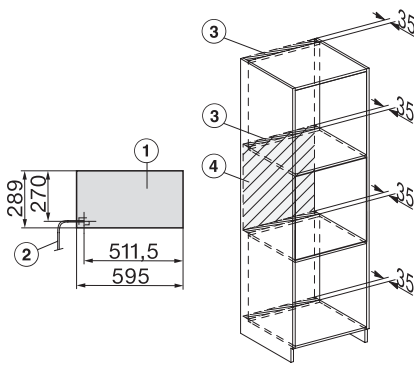

## DGM 7440

Steam oven with microwave  
for healthy cooking and rapid heating-up with networking.

H7000 handle, glass, installation drawings

- 1) 400 mm, 2) 360 mm, 3) 47 mm, 4) 27 mm, 5) 32.5 mm

Installation DG, DGM, DGC XL, ESW7x20 installation drawings

side view, DG, DGM, ESW7x20 installation drawings

Installation, ESW7x20, DGM7x4x installation drawings

- 1) Front view, 2) Mains connection cable, L=2.000 mm, 3) Ventilation cut min. 180 cm<sup>2</sup>, 4) No connection in this area

Installation\_DG\_DGM\_DGC\_XL\_ESW7x10\_EVS7010, installation drawings

Side view\_DG\_DGM\_ESW7x10\_EVS7010 installation drawings

A) 22 mm glass, 23,3 mm stainless steel

DG7xxx, DGM7xxx, installation drawings

side view DG DGM, installation drawing, GB, AU  
 22 mm glass, 23,3 mm stainless steel

installation DGM, installation drawing, GB, AU

- 1) Mains connection cable, L=2000 mm, 2) Water supply hose, L=2000 mm, 3) ventilation cut-out min. 180 cm<sup>2</sup>,
- 4) no connection in this area