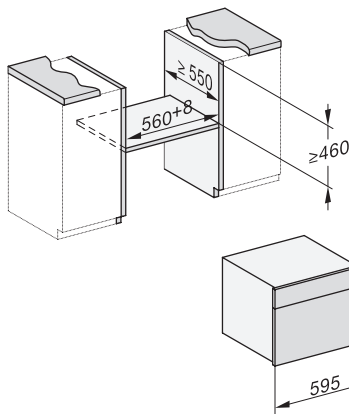

side view, DG, DGM, ESW7x20 installation drawings

Installation, ESW7x20, DGM7x4x installation drawings

- 1) Front view, 2) Mains connection cable, L=2.000 mm, 3) Ventilation cut min. 180 cm<sup>2</sup>, 4) No connection in this area

Installation\_DG\_DGM\_DGC\_XL\_ESW7x10\_EVS7010, installation drawings

Side view\_DG\_DGM\_ESW7x10\_EVS7010 installation drawings

A) 22 mm glass, 23,3 mm stainless steel

DG7xxx, DGM7xxx, installation drawings

side view DG DGM, installation drawing, GB, AU  
 22 mm glass, 23,3 mm stainless steel

installation DGM, installation drawing, GB, AU

- 1) Mains connection cable, L=2000 mm, 2) Water supply hose, L=2000 mm, 3) ventilation cut-out min. 180 cm<sup>2</sup>,
- 4) no connection in this area