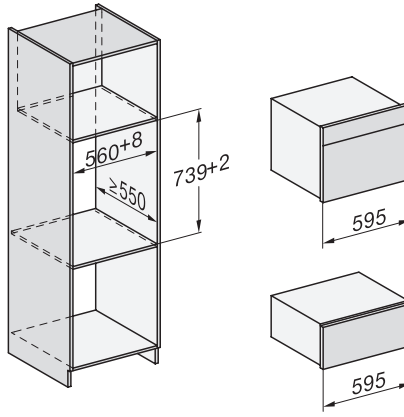

## DGM 7440

Steam oven with microwave  
for healthy cooking and rapid heating-up with networking.

H7000 handle, installation drawing

- 1) 400 mm, 2) 360 mm, 3) 47 mm, 4) 24 mm, 5) 32.5 mm

Installation DG, DGM, DGC XL, ESW7x20 installation drawings

side view, DG, DGM, ESW7x20 installation drawings

Installation, ESW7x20, DGM7x4x installation drawings

- 1) Front view, 2) Mains connection cable, L=2.000 mm, 3) Ventilation cut min. 180 cm<sup>2</sup>, 4) No connection in this area