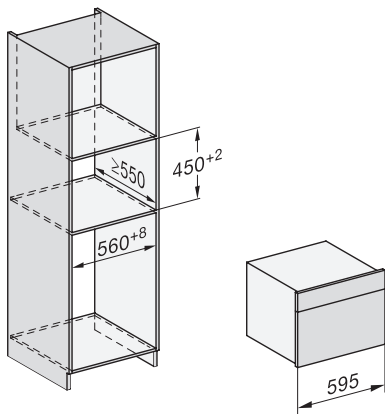

## DGM 7440

Steam oven with microwave  
for healthy cooking and rapid heating-up with networking.

H7000 handle, installation drawing

- 1) 400 mm, 2) 360 mm, 3) 47 mm, 4) 24 mm, 5) 32.5 mm

Installation DG, DGM, DGC XL, ESW7x20 installation drawings

side view, DG, DGM, ESW7x20 installation drawings

Installation, ESW7x20, DGM7x4x installation drawings

- 1) Front view, 2) Mains connection cable, L=2.000 mm, 3) Ventilation cut min. 180 cm<sup>2</sup>, 4) No connection in this area

Installation\_DG\_DGM\_DGC\_XL\_ESW7x10\_EVS7010, installation drawings

Side view\_DG\_DGM\_ESW7x10\_EVS7010 installation drawings

A) 22 mm glass, 23,3 mm stainless steel

DG7xxx, DGM7xxx, installation drawings