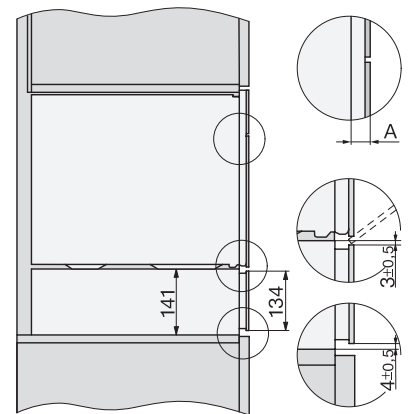

## DGM 7440

Steam oven with microwave  
for healthy cooking and rapid heating-up with networking.

H7000 handle, installation drawing

- 1) 400 mm, 2) 360 mm, 3) 47 mm, 4) 24 mm, 5) 32.5 mm

Installation DG, DGM, DGC XL, ESW7x20 installation drawings

side view, DG, DGM, ESW7x20 installation drawings

Installation, ESW7x20, DGM7x4x installation drawings

- 1) Front view, 2) Mains connection cable, L=2.000 mm, 3) Ventilation cut min. 180 cm<sup>2</sup>, 4) No connection in this area

Installation\_DG\_DGM\_DGC\_XL\_ESW7x10\_EVS7010, installation drawings

Side view\_DG\_DGM\_ESW7x10\_EVS7010 installation drawings

A) 22 mm glass, 23,3 mm stainless steel

DG7xxx, DGM7xxx, installation drawings

side view DG DGM, installation drawing, GB, AU  
 22 mm glass, 23,3 mm stainless steel

installation DGM, installation drawing, GB, AU

- 1) Mains connection cable, L=2000 mm, 2) Water supply hose, L=2000 mm, 3) ventilation cut-out min. 180 cm<sup>2</sup>,
- 4) no connection in this area