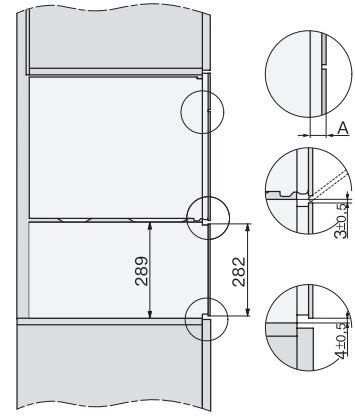

## DGM 7440

Steam oven with microwave  
for healthy cooking and rapid heating-up with networking.

H7000 handle, installation drawing

- 1) 400 mm, 2) 360 mm, 3) 47 mm, 4) 24 mm, 5) 32.5 mm

Installation DG, DGM, DGC XL, ESW7x20 installation drawings

side view, DG, DGM, ESW7x20 installation drawings

Installation, ESW7x20, DGM7x4x installation drawings

- 1) Front view, 2) Mains connection cable, L=2.000 mm, 3) Ventilation cut min. 180 cm<sup>2</sup>, 4) No connection in this area

Installation\_DG\_DGM\_DGC\_XL\_ESW7x10\_EVS7010, installation drawings

Side view\_DG\_DGM\_ESW7x10\_EVS7010 installation drawings

A) 22 mm glass, 23,3 mm stainless steel

DG7xxx, DGM7xxx, installation drawings

side view DG DGM, installation drawing, GB, AU  
 22 mm glass, 23,3 mm stainless steel

installation DGM, installation drawing, GB, AU

- 1) Mains connection cable, L=2000 mm, 2) Water supply hose, L=2000 mm, 3) ventilation cut-out min. 180 cm<sup>2</sup>,
- 4) no connection in this area