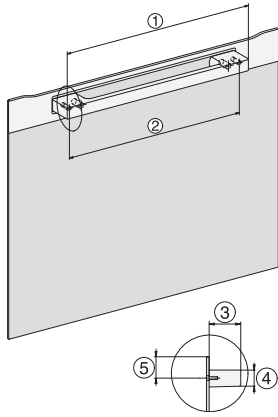

DGM 7440

Steam oven with microwave
for healthy cooking and rapid heating-up with networking.

H7000 handle, installation drawing

1) 400 mm, 2) 360 mm, 3) 47 mm, 4) 24 mm, 5) 32.5 mm