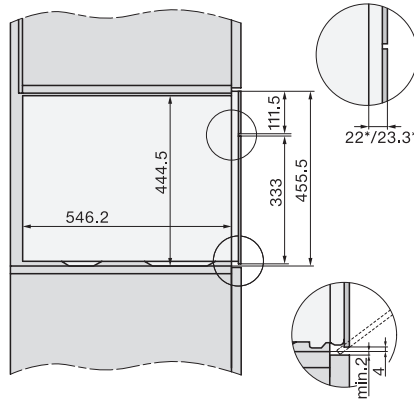

side view, DG, DGM, ESW7x20 installation drawings

Installation, ESW7x20, DGM7x4x installation drawings

- 1) Front view, 2) Mains connection cable, L=2.000 mm, 3) Ventilation cut min. 180 cm<sup>2</sup>, 4) No connection in this area

Installation\_DG\_DGM\_DGC\_XL\_ESW7x10\_EVS7010, installation drawings

Side view\_DG\_DGM\_ESW7x10\_EVS7010 installation drawings

A) 22 mm glass, 23,3 mm stainless steel

DG7xxx, DGM7xxx, installation drawings

built-in DG DGM DGC XL build-under, installation drawing

Screw joint DG DGM, installation drawing

DGM 7440  
 Steam oven with microwave  
 for healthy cooking and rapid heating-up with networking.

DG DGM, installation drawing

side view DG DGM, installation drawing, GB, AU  
 22 mm glass, 23,3 mm stainless steel

installation DGM, installation drawing, GB, AU

- 1) Mains connection cable, L=2000 mm, 2) Water supply hose, L=2000 mm, 3) ventilation cut-out min. 180 cm<sup>2</sup>,
- 4) no connection in this area