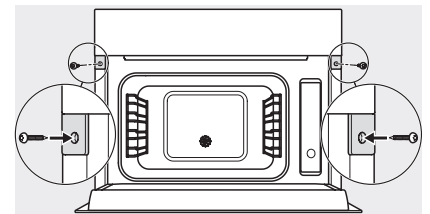

side view, DG, DGM, ESW7x20 installation drawings

Installation, ESW7x20, DGM7x4x installation drawings

- 1) Front view, 2) Mains connection cable, L=2.000 mm, 3) Ventilation cut min. 180 cm<sup>2</sup>, 4) No connection in this area

Installation\_DG\_DGM\_DGC\_XL\_ESW7x10\_EVS7010, installation drawings

Side view\_DG\_DGM\_ESW7x10\_EVS7010 installation drawings

A) 22 mm glass, 23,3 mm stainless steel

DG7xxx, DGM7xxx, installation drawings

built-in DG DGM DGC XL build-under, installation drawing

Screw joint DG DGM, installation drawing

DGM 7440  
 Steam oven with microwave  
 for healthy cooking and rapid heating-up with networking.

DG DGM, installation drawing

side view DG DGM, installation drawing, GB, AU  
 22 mm glass, 23,3 mm stainless steel

installation DGM, installation drawing, GB, AU

- 1) Mains connection cable, L=2000 mm, 2) Water supply hose, L=2000 mm, 3) ventilation cut-out min. 180 cm<sup>2</sup>,
- 4) no connection in this area