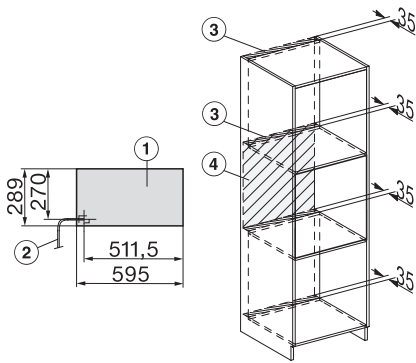

## DGM 7440

Steam oven with microwave  
for healthy cooking and rapid heating-up with networking.

H7000 handle, installation drawing

- 1) 400 mm, 2) 360 mm, 3) 47 mm, 4) 24 mm, 5) 32.5 mm

Installation DG, DGM, DGC XL, ESW7x20 installation drawings

side view, DG, DGM, ESW7x20 installation drawings

Installation, ESW7x20, DGM7x4x installation drawings

- 1) Front view, 2) Mains connection cable, L=2.000 mm, 3) Ventilation cut min. 180 cm<sup>2</sup>, 4) No connection in this area

Installation\_DG\_DGM\_DGC\_XL\_ESW7x10\_EVS7010, installation drawings

Side view\_DG\_DGM\_ESW7x10\_EVS7010 installation drawings

A) 22 mm glass, 23,3 mm stainless steel

DG7xxx, DGM7xxx, installation drawings

side view DG DGM, installation drawing, GB, AU  
 22 mm glass, 23,3 mm stainless steel

installation DGM, installation drawing, GB, AU

- 1) Mains connection cable, L=2000 mm, 2) Water supply hose, L=2000 mm, 3) ventilation cut-out min. 180 cm<sup>2</sup>,
- 4) no connection in this area