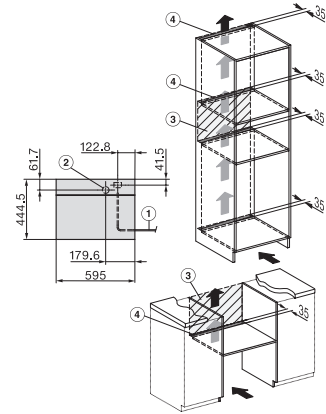

side view, DG, DGM, ESW7x20 installation drawings

Installation, ESW7x20, DGM7x4x installation drawings

- 1) Front view, 2) Mains connection cable, L=2.000 mm, 3) Ventilation cut min. 180 cm<sup>2</sup>, 4) No connection in this area

Installation\_DG\_DGM\_DGC\_XL\_ESW7x10\_EVS7010, installation drawings

Side view\_DG\_DGM\_ESW7x10\_EVS7010 installation drawings

A) 22 mm glass, 23,3 mm stainless steel

DG7xxx, DGM7xxx, installation drawings

built-in DG DGM DGC XL build-under, installation drawing

Screw joint DG DGM, installation drawing

DGM 7440  
 Steam oven with microwave  
 for healthy cooking and rapid heating-up with networking.

DG DGM, installation drawing

side view DG DGM, installation drawing, GB, AU  
 22 mm glass, 23,3 mm stainless steel

installation DGM, installation drawing, GB, AU

- 1) Mains connection cable, L=2000 mm, 2) Water supply hose, L=2000 mm, 3) ventilation cut-out min. 180 cm<sup>2</sup>,
- 4) no connection in this area