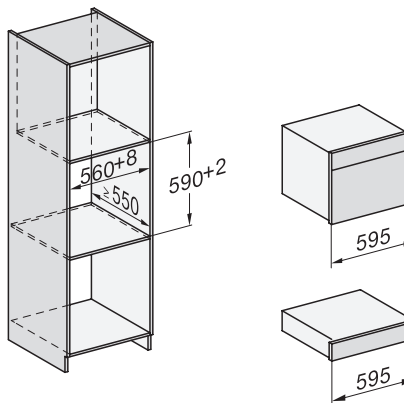

## DGM 7440

Steam oven with microwave  
for healthy cooking and rapid heating-up with networking.

H7000 handle, installation drawing

- 1) 400 mm, 2) 360 mm, 3) 47 mm, 4) 24 mm, 5) 32.5 mm

Installation DG, DGM, DGC XL, ESW7x20 installation drawings

side view, DG, DGM, ESW7x20 installation drawings

Installation, ESW7x20, DGM7x4x installation drawings

- 1) Front view, 2) Mains connection cable, L=2.000 mm, 3) Ventilation cut min. 180 cm<sup>2</sup>, 4) No connection in this area