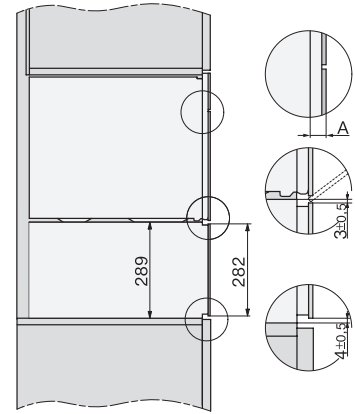

## DGM 7840

Steam oven with microwave

for healthy cooking & rapid heating-up with networking, menu cooking + M Touch.

H7000 handle, glass, installation drawings

- 1) 400 mm, 2) 360 mm, 3) 47 mm, 4) 27 mm, 5) 32.5 mm

Installation DG, DGM, DGC XL, ESW7x20 installation drawings

side view, DG, DGM, ESW7x20 installation drawings

Installation, ESW7x20, DGM7x4x installation drawings

- 1) Front view, 2) Mains connection cable, L=2.000 mm, 3) Ventilation cut min. 180 cm<sup>2</sup>, 4) No connection in this area

Installation\_DG\_DGM\_DGC\_XL\_ESW7x10\_EVS7010, installation drawings

Side view\_DG\_DGM\_ESW7x10\_EVS7010 installation drawings

A) 22 mm glass, 23,3 mm stainless steel

DG7xxx, DGM7xxx, installation drawings