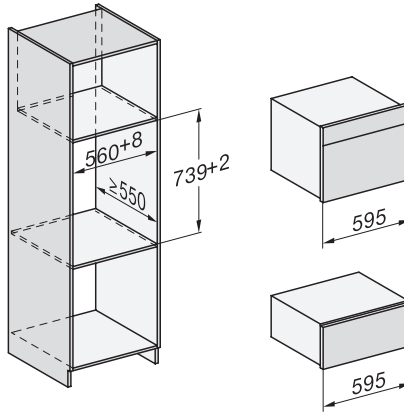

## DGM 7840

Steam oven with microwave

for healthy cooking & rapid heating-up with networking, menu cooking + M Touch.

H7000 handle, glass, installation drawings

- 1) 400 mm, 2) 360 mm, 3) 47 mm, 4) 27 mm, 5) 32.5 mm

Installation DG, DGM, DGC XL, ESW7x20 installation drawings

side view, DG, DGM, ESW7x20 installation drawings

Installation, ESW7x20, DGM7x4x installation drawings

- 1) Front view, 2) Mains connection cable, L=2.000 mm, 3) Ventilation cut min. 180 cm<sup>2</sup>, 4) No connection in this area