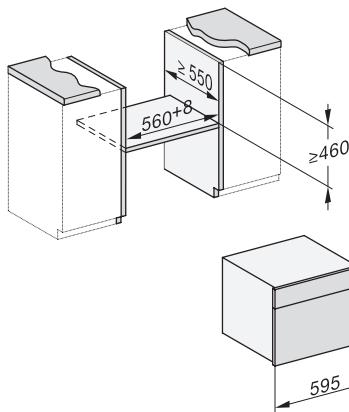

Installation DG, DGM, DGC XL, ESW7x20 installation drawings

side view, DG, DGM, ESW7x20 installation drawings

Installation, ESW7x20, DGM7x4x installation drawings

- 1) Front view, 2) Mains connection cable, L=2.000 mm, 3) Ventilation cut min. 180 cm<sup>2</sup>, 4) No connection in this area

Installation\_DG\_DGM\_DGC\_XL\_ESW7x10\_EVS7010, installation drawings

Side view\_DG\_DGM\_ESW7x10\_EVS7010 installation drawings

A) 22 mm glass, 23,3 mm stainless steel

DG7xxx, DGM7xxx, installation drawings

built-in DG DGM DGC XL build-under, installation drawing

Screw joint DG DGM, installation drawing