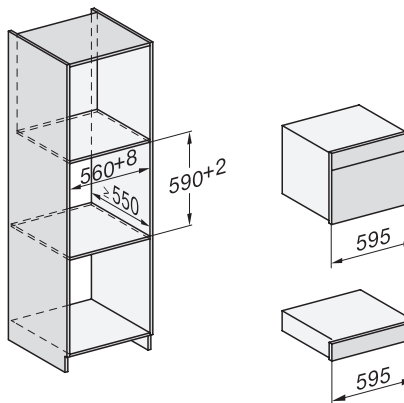

Installation DG, DGM, DGC XL, ESW7x20 installation drawings

side view, DG, DGM, ESW7x20 installation drawings

Installation, ESW7x20, DGM7x4x installation drawings

- 1) Front view, 2) Mains connection cable, L=2.000 mm, 3) Ventilation cut min. 180 cm<sup>2</sup>, 4) No connection in this area

Installation\_DG\_DGM\_DGC\_XL\_ESW7x10\_EVS7010, installation drawings

Side view\_DG\_DGM\_ESW7x10\_EVS7010 installation drawings

A) 22 mm glass, 23,3 mm stainless steel

DG7xxx, DGM7xxx, installation drawings