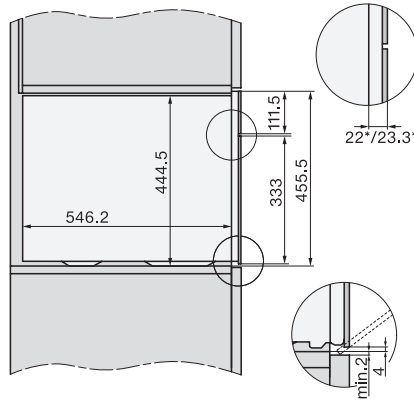

Installation DG, DGM, DGC XL, ESW7x20 installation drawings

side view, DG, DGM, ESW7x20 installation drawings

Installation, ESW7x20, DGM7x4x installation drawings

- 1) Front view, 2) Mains connection cable, L=2.000 mm, 3) Ventilation cut min. 180 cm<sup>2</sup>, 4) No connection in this area

Installation\_DG\_DGM\_DGC\_XL\_ESW7x10\_EVS7010, installation drawings

Side view\_DG\_DGM\_ESW7x10\_EVS7010 installation drawings

A) 22 mm glass, 23,3 mm stainless steel

DG7xxx, DGM7xxx, installation drawings

built-in DG DGM DGC XL build-under, installation drawing

Screw joint DG DGM, installation drawing

## DGM 7840

Steam oven with microwave

for healthy cooking & rapid heating-up with networking, menu cooking + M Touch.

DG DGM, installation drawing

side view DG DGM, installation drawing, GB, AU

22 mm glass, 23,3 mm stainless steel