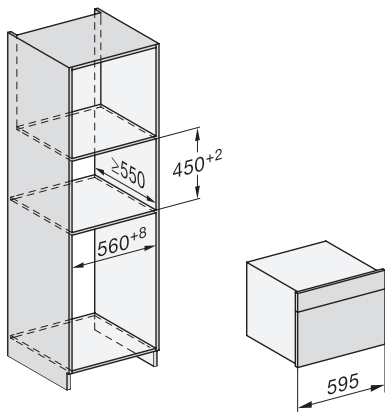

Installation DG, DGM, DGC XL, ESW7x20 installation drawings

side view, DG, DGM, ESW7x20 installation drawings

Installation, ESW7x20, DGM7x4x installation drawings

- 1) Front view, 2) Mains connection cable, L=2.000 mm, 3) Ventilation cut min. 180 cm<sup>2</sup>, 4) No connection in this area

Installation\_DG\_DGM\_DGC\_XL\_ESW7x10\_EVS7010, installation drawings

Side view\_DG\_DGM\_ESW7x10\_EVS7010 installation drawings

A) 22 mm glass, 23,3 mm stainless steel

DG7xxx, DGM7xxx, installation drawings