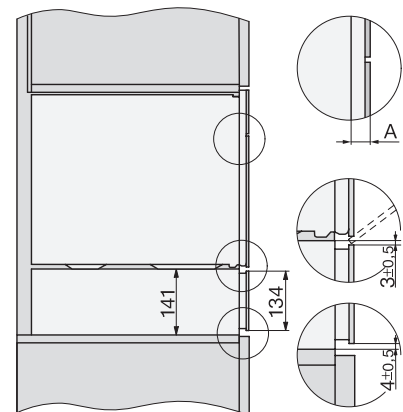

## DGM 7840

Steam oven with microwave

for healthy cooking & rapid heating-up with networking, menu cooking + M Touch.

H7000 handle, glass, installation drawings

- 1) 400 mm, 2) 360 mm, 3) 47 mm, 4) 27 mm, 5) 32.5 mm

Installation DG, DGM, DGC XL, ESW7x20 installation drawings

side view, DG, DGM, ESW7x20 installation drawings

Installation, ESW7x20, DGM7x4x installation drawings

- 1) Front view, 2) Mains connection cable, L=2.000 mm, 3) Ventilation cut min. 180 cm<sup>2</sup>, 4) No connection in this area

Installation\_DG\_DGM\_DGC\_XL\_ESW7x10\_EVS7010, installation drawings

Side view\_DG\_DGM\_ESW7x10\_EVS7010 installation drawings

A) 22 mm glass, 23,3 mm stainless steel

DG7xxx, DGM7xxx, installation drawings