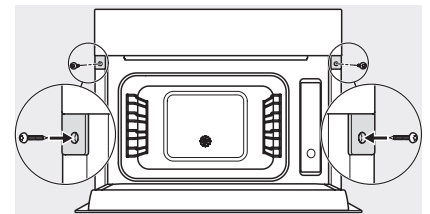

Installation DG, DGM, DGC XL, ESW7x20 installation drawings

side view, DG, DGM, ESW7x20 installation drawings

Installation, ESW7x20, DGM7x4x installation drawings

- 1) Front view, 2) Mains connection cable, L=2.000 mm, 3) Ventilation cut min. 180 cm<sup>2</sup>, 4) No connection in this area

Installation\_DG\_DGM\_DGC\_XL\_ESW7x10\_EVS7010, installation drawings

Side view\_DG\_DGM\_ESW7x10\_EVS7010 installation drawings

A) 22 mm glass, 23,3 mm stainless steel

DG7xxx, DGM7xxx, installation drawings

built-in DG DGM DGC XL build-under, installation drawing

Screw joint DG DGM, installation drawing

## DGM 7840

Steam oven with microwave

for healthy cooking & rapid heating-up with networking, menu cooking + M Touch.

DG DGM, installation drawing

side view DG DGM, installation drawing, GB, AU

22 mm glass, 23,3 mm stainless steel