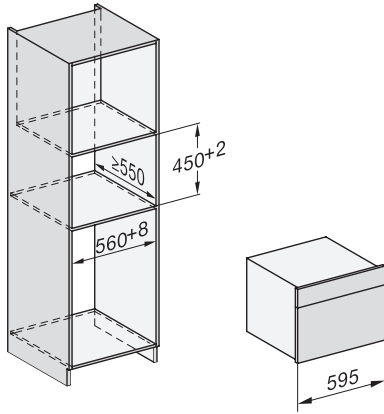

Installation DG, DGM, DGC XL, ESW7x20 installation drawings

side view, DG, DGM, ESW7x20 installation drawings

Installation, ESW7x20, DGM7x4x installation drawings

- 1) Front view, 2) Mains connection cable, L=2.000 mm, 3) Ventilation cut min. 180 cm<sup>2</sup>, 4) No connection in this area

Installation\_DG\_DGM\_DGC\_XL\_ESW7x10\_EVS7010, installation drawings

Side view\_DG\_DGM\_ESW7x10\_EVS7010 installation drawings

A) 22 mm glass, 23,3 mm stainless steel

DG7xxx, DGM7xxx, installation drawings

built-in DG DGM DGC XL build-under, installation drawing

Screw joint DG DGM, installation drawing

## DGM 7840

Steam oven with microwave

for healthy cooking & rapid heating-up with networking, menu cooking + M Touch.

DG DGM, installation drawing

side view DG DGM, installation drawing, GB, AU

22 mm glass, 23,3 mm stainless steel