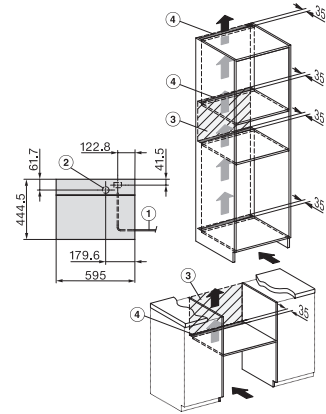

Installation\_DG\_DGM\_DGC\_XL\_ESW7x10\_EVS7010, installation drawings

Side view\_DG\_DGM\_ESW7x10\_EVS7010 installation drawings

A) 22 mm glass, 23,3 mm stainless steel

DG7xxx, DGM7xxx, installation drawings

built-in DG DGM DGC XL build-under, installation drawing

Screw joint DG DGM, installation drawing

## DGM 7840

Steam oven with microwave

for healthy cooking & rapid heating-up with networking, menu cooking + M Touch.

DG DGM, installation drawing

side view DG DGM, installation drawing, GB, AU

22 mm glass, 23,3 mm stainless steel

installation DGM, installation drawing, GB, AU

- 1) Mains connection cable, L=2000 mm, 2) Water supply hose, L=2000 mm, 3) ventilation cut-out min. 180 cm<sup>2</sup>, 4) no connection in this area