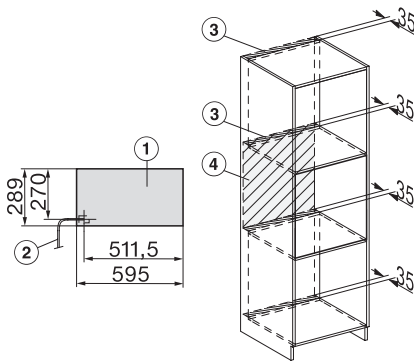

## DGM 7840

Steam oven with microwave

for healthy cooking & rapid heating-up with networking, menu cooking + M Touch.

H7000 handle, glass, installation drawings

- 1) 400 mm, 2) 360 mm, 3) 47 mm, 4) 27 mm, 5) 32.5 mm

Installation DG, DGM, DGC XL, ESW7x20 installation drawings

side view, DG, DGM, ESW7x20 installation drawings

Installation, ESW7x20, DGM7x4x installation drawings

- 1) Front view, 2) Mains connection cable, L=2.000 mm, 3) Ventilation cut min. 180 cm<sup>2</sup>, 4) No connection in this area

Installation\_DG\_DGM\_DGC\_XL\_ESW7x10\_EVS7010, installation drawings

Side view\_DG\_DGM\_ESW7x10\_EVS7010 installation drawings

A) 22 mm glass, 23,3 mm stainless steel

DG7xxx, DGM7xxx, installation drawings