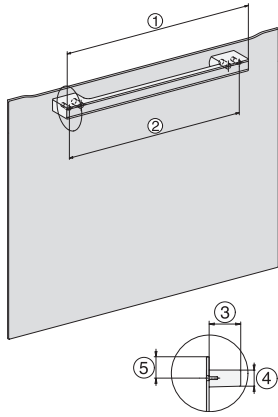

## DGM 7840

Steam oven with microwave

for healthy cooking & rapid heating-up with networking, menu cooking + M Touch.

H7000 handle, glass, installation drawings

- 1) 400 mm, 2) 360 mm, 3) 47 mm, 4) 27 mm, 5) 32.5 mm