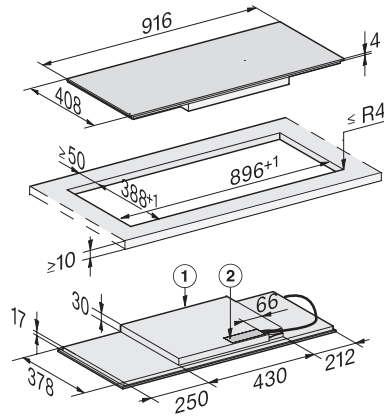

KM 7684 FL

Induction hob with onset controls

panorama design with two PowerFlex cooking areas for extra convenience.

KM7684FL, KM7684-1FL, flush (installation drawings)

1) Front, 2) Mains connection box with mains connection cable, L = 1440 mm, are enclosed loosely, 3) Stepped cut-out natural stone worktop, 4) Wood support 12 mm (not supplied)

KM7684FL, KM7684-1FL, onset installation (installation drawings)

1) Front, 2) Mains connection box with mains connection cable, L = 1440 mm