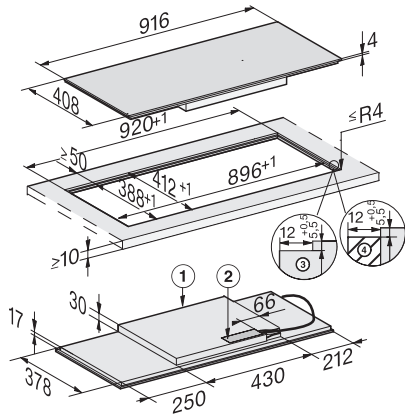

KM 7684 FL

Induction hob with onset controls

panorama design with two PowerFlex cooking areas for extra convenience.

EAN: 4002516149293 / Material number: 11144070 /
Old Material Number: 26768470GB

Recall function	•
Minute minder	•
Safety switch-off	•
Auto heat-up	•
Keeping warm	•
Individual setting options (e.g. buzzers)	•
Efficiency	
Power rating in off mode in W	0.5
Power rating in standby mode in W	0.8
Power rating in networked standby in W	2.0
Time until automatic switch to off mode in min	10
Time until automatic switch to standby in min	10
Time until automatic switch to networked standby in min	10
Cleaning and care	
Easy to clean ceramic glass	•
Safety	
Safety switch-off	•
Lock function	•
System lock	•
Integrated cooling fan	•
Overheating protection	•
Residual heat indicator	•
Technical data	
Dimensions in mm (width)	916
Dimensions in mm (height)	51
Dimensions in mm (depth)	408
Casing height incl. connection box in mm	51
Cutout dimensions in mm (width) with surface-mounted installation	896 mm
Cutout dimensions in mm (depth) with surface-mounted installation	388 mm
Internal cutout dimensions in mm (width) with flush installation	896
Internal cutout dimensions in mm (depth) with flush installation	388
Weight in kg	12
External cutout dimensions in mm (width) with flush installation	920
External cutout dimensions in mm (depth) with flush installation	412
Total rated load in kW	7.30
Length of supply lead in m	1.4
Voltage in V	230
Frequency in Hz	50-60
Accessories included	
Mains cable	Yes

KM 7684 FL

Induction hob with onset controls

panorama design with two PowerFlex cooking areas for extra convenience.

KM7684FL, KM7684-1FL, flush (installation drawings)

1) Front, 2) Mains connection box with mains connection cable, L = 1440 mm, are enclosed loosely, 3) Stepped cut-out natural stone worktop, 4) Wood support 12 mm (not supplied)