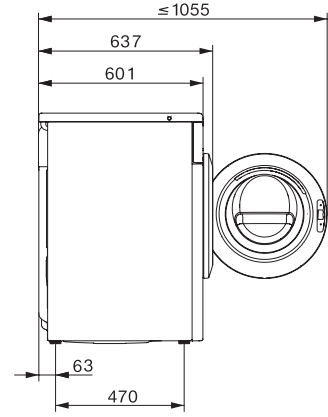

#### Technical data

Dimensions in mm (width)	596
Dimensions in mm (height)	850
Dimensions in mm (depth)	637
Appliance depth in mm with opened door	1055
Weight in kg	95
Voltage in V	220-240
Fuse rating in A	13
Frequency in Hz	50
Total rated load in kW	2.10-2.40
Length of supply lead in m	2

WT1 8/5 kg, drawing, straight facia, measures in mm

WT1 8/5 kg, drawing, straight facia, measures in mm