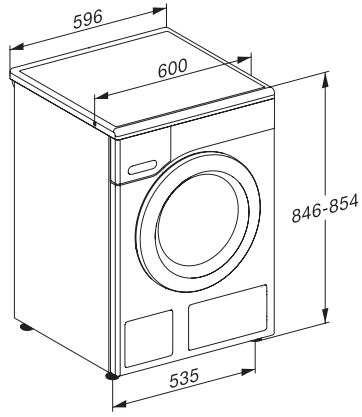

WT1 8/5 kg, drawing, straight facia, measures in mm