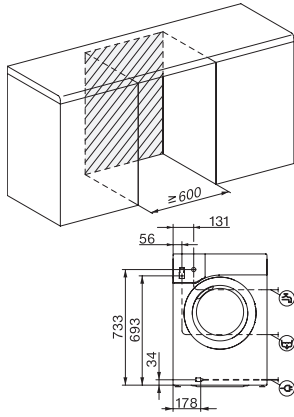

WTD165 WPM 8/5kg
WT1 washer-dryer:
8/5 kg | 1500 rpm | PerfectCare | Miele@home | CapDosing

WT1 8/5 kg, installation drawing, slanted facia or straight facia, measures in mm