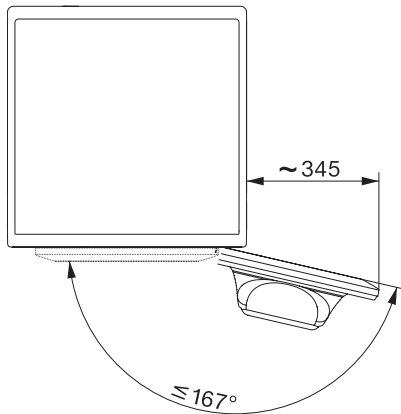

#### Technical data

Dimensions in mm (width)	596
Dimensions in mm (height)	850
Dimensions in mm (depth)	637
Appliance depth in mm with opened door	1055
Weight in kg	95
Voltage in V	220-240
Fuse rating in A	13
Frequency in Hz	50
Total rated load in kW	2.10-2.40
Length of supply lead in m	2

WTD165 WPM 8/5kg  
WT1 washer-dryer:  
8/5 kg | 1500 rpm | PerfectCare | Miele@home | CapDosing

WT1 8/5 kg, installation drawing, slanted facia or straight facia, measures in mm

WT1 8/5 kg, drawing, straight facia, measures in mm

WT1 8/5 kg, drawing, straight facia, measures in mm

WT1 8/5 kg, drawing, straight facia, measures in mm