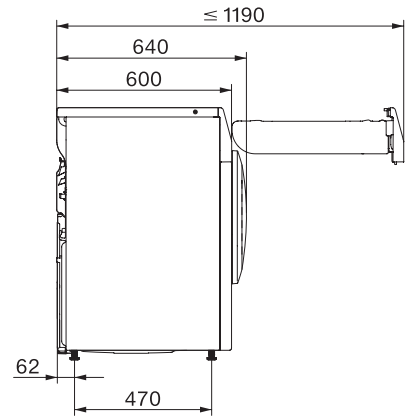

TSA203WP Active  
 T1 heat-pump dryer:  
 7 kg | EasyControl | EcoDry technology | FragranceDos | PerfectDry

EAN: 4002516505167 / Material number: 11919160 / Old Material Number: 12SA2032GB

Delicates	•
Shirts	•
Woollens handcare	•
Express	•
Denim	•
Proofing	•
Pre-Ironing	•
Bed linen	•
Warm air/DryFresh	•
<b>Drying extras</b>	
Anti-crease	•
Gentle tumble	•
<b>Quality</b>	
Soft ribs	•
<b>Safety</b>	
PIN-Code	•
Empty out container indicator	•
Clean filter indication	•
Optical interface	•
<b>Technical data</b>	
Dimensions (H x W x D) in mm	850 x 596 x 640
Dimensions in mm (width)	596
Dimensions in mm (height)	850
Dimensions in mm (depth)	640
Weight in kg	57
Voltage in V	220-240
Fuse rating in A	13
Frequency in Hz	50
Total rated load in kW	1.10
Length of supply lead in m	2.0
Type of coolant	R290
Refrigerant quantity in kg	0.11
Refrigerant global warming potential in CO <sub>2</sub> e	3
Appliance global warming potential in CO <sub>2</sub> e	0.33
Replacing lamps	Service
<b>Accessories included</b>	
Fragrance flacon	•
Voucher for a second fragrance flacon	•

TSA203WP Active  
T1 heat-pump dryer:  
7 kg | EasyControl | EcoDry technology | FragranceDos | PerfectDry

T1 installation drawing, slanted facia or straight facia, measures in mm

T1 drawing, slanted facia or straight facia, measures in mm

T1 drawing, slanted facia or straight facia, without porthole, measures in mm

T1 drawing, slanted facia or straight facia, measures in mm