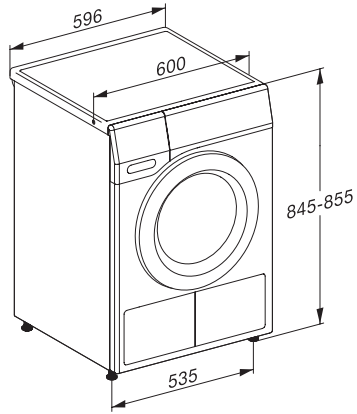

T1 drawing, slanted facia or straight facia, measures in mm