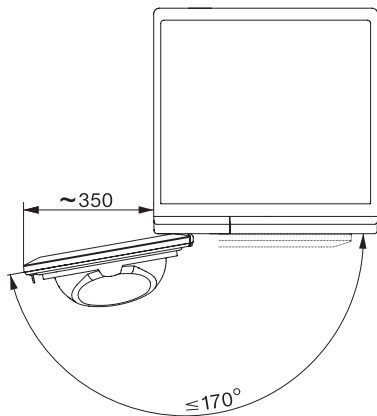

TSA203WP Active  
 T1 heat-pump dryer:  
 7 kg | EasyControl | EcoDry technology | FragranceDos | PerfectDry

EAN: 4002516505167 / Material number: 11919160 / Old Material Number: 12SA2032GB

Delicates	•
Shirts	•
Woollens handcare	•
Express	•
Denim	•
Proofing	•
Pre-Ironing	•
Bed linen	•
Warm air/DryFresh	•
<b>Drying extras</b>	
Anti-crease	•
Gentle tumble	•
<b>Quality</b>	
Soft ribs	•
<b>Safety</b>	
PIN-Code	•
Empty out container indicator	•
Clean filter indication	•
Optical interface	•
<b>Technical data</b>	
Dimensions (H x W x D) in mm	850 x 596 x 640
Dimensions in mm (width)	596
Dimensions in mm (height)	850
Dimensions in mm (depth)	640
Weight in kg	57
Voltage in V	220-240
Fuse rating in A	13
Frequency in Hz	50
Total rated load in kW	1.10
Length of supply lead in m	2.0
Type of coolant	R290
Refrigerant quantity in kg	0.11
Refrigerant global warming potential in CO <sub>2</sub> e	3
Appliance global warming potential in CO <sub>2</sub> e	0.33
Replacing lamps	Service
<b>Accessories included</b>	
Fragrance flacon	•
Voucher for a second fragrance flacon	•

TSA203WP Active  
T1 heat-pump dryer:  
7 kg | EasyControl | EcoDry technology | FragranceDos | PerfectDry

T1 installation drawing, slanted facia or straight facia, measures in mm

T1 drawing, slanted facia or straight facia, measures in mm

T1 drawing, slanted facia or straight facia, without porthole, measures in mm

T1 drawing, slanted facia or straight facia, measures in mm