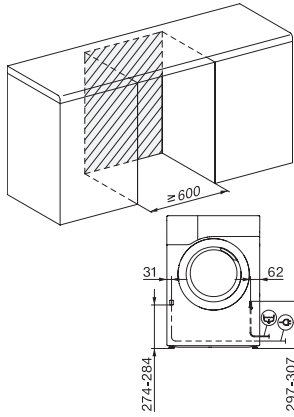

TSA203WP Active
T1 heat-pump dryer:
7 kg | EasyControl | EcoDry technology | FragranceDos | PerfectDry

T1 installation drawing, slanted facia or straight facia, measures in mm