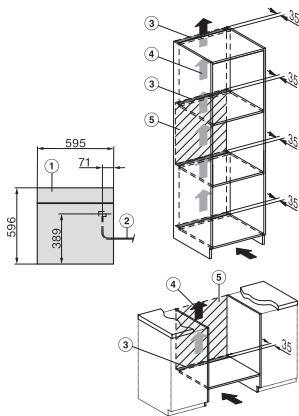

DGC 7460 HCX Pro

Handleless combination steam oven

for steam cooking, baking, roasting with networking + HydroClean.

Installation DGC XXL, ESW7x20 installation drawings

Installation_DGC_XXL_ESW7x10_EVS7010 installation drawings

built-in DGC XXL, installation drawing

DGC7x60 connections and ventilation 60cm, installation drawing

- 1) Front view, 2) Mains connection cable, L=2.000 mm,
- 3) Ventilation cut min. 180 cm², 4) Ventilation and deaeration, 5) No connection in this area

built-in DGC XXL build-under, installation drawing
Worktop overhang ≤ 29 mm

screw joint DGC XXL, installation drawing

DGC7x4x swivel range of the aperture, installation drawings

Seitenansicht DGC XXL, installation drawing, GB, AU
22 mm glass, 23,3 mm stainless steel