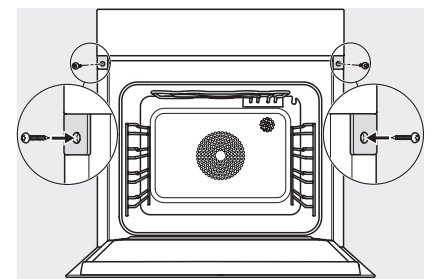

DGC 7460 HCX Pro

Handleless combination steam oven

for steam cooking, baking, roasting with networking + HydroClean.

Installation DGC XXL, ESW7x20 installation drawings

Installation_DGC_XXL_ESW7x10_EVS7010 installation drawings

built-in DGC XXL, installation drawing

DGC7x60 connections and ventilation 60cm, installation drawing

- 1) Front view, 2) Mains connection cable, L=2.000 mm,
- 3) Ventilation cut min. 180 cm², 4) Ventilation and deaeration, 5) No connection in this area

built-in DGC XXL build-under, installation drawing
Worktop overhang ≤ 29 mm

screw joint DGC XXL, installation drawing

DGC7x4x swivel range of the aperture, installation drawings

Seitenansicht DGC XXL, installation drawing, GB, AU
22 mm glass, 23,3 mm stainless steel