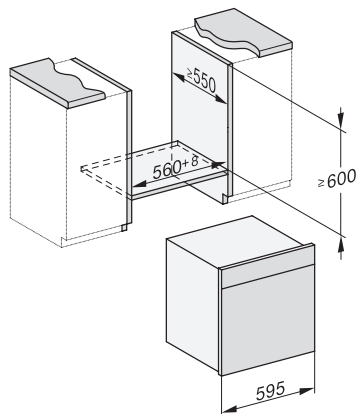

DGC 7460 HCX Pro

Handleless combination steam oven

for steam cooking, baking, roasting with networking + HydroClean.

Installation DGC XXL, ESW7x20 installation drawings

Installation_DGC_XXL_ESW7x10_EVS7010 installation drawings

built-in DGC XXL, installation drawing

DGC7x60 connections and ventilation 60cm, installation drawing

- 1) Front view, 2) Mains connection cable, L=2.000 mm,
- 3) Ventilation cut min. 180 cm², 4) Ventilation and deaeration, 5) No connection in this area

built-in DGC XXL build-under, installation drawing
Worktop overhang ≤ 29 mm

screw joint DGC XXL, installation drawing

DGC7x4x swivel range of the aperture, installation drawings

Seitenansicht DGC XXL, installation drawing, GB, AU
22 mm glass, 23,3 mm stainless steel