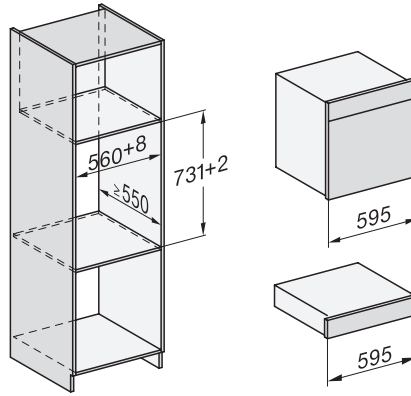

Installation_DGC_XXL_ESW7x10_EVS7010 installation drawings