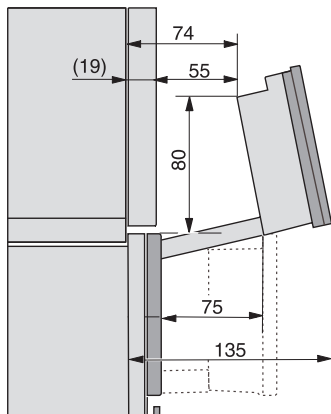

built-in DGC XXL, installation drawing

DGC7x60 connections and ventilation 60cm, installation drawing

- 1) Front view, 2) Mains connection cable, L=2.000 mm,
- 3) Ventilation cut min. 180 cm², 4) Ventilation and deaeration, 5) No connection in this area

built-in DGC XXL build-under, installation drawing
Worktop overhang ≤ 29 mm

screw joint DGC XXL, installation drawing

DGC7x4x swivel range of the aperture, installation drawings

Seitenansicht DGC XXL, installation drawing, GB, AU
22 mm glass, 23,3 mm stainless steel