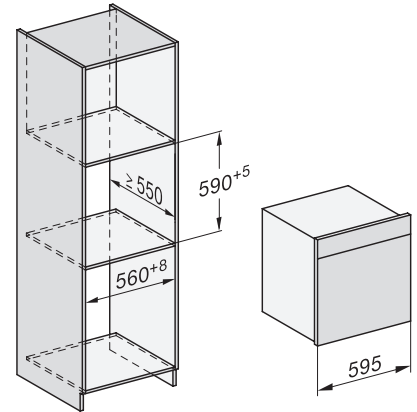

built-in DGC XXL, installation drawing

DGC7x60 connections and ventilation 60cm, installation drawing

- 1) Front view, 2) Mains connection cable, L=2.000 mm,
- 3) Ventilation cut min. 180 cm², 4) Ventilation and deaeration, 5) No connection in this area