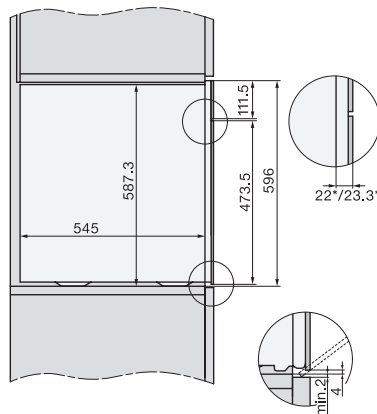

built-in DGC XXL, installation drawing

DGC7x60 connections and ventilation 60cm, installation drawing

- 1) Front view, 2) Mains connection cable, L=2.000 mm,
- 3) Ventilation cut min. 180 cm², 4) Ventilation and deaeration, 5) No connection in this area

built-in DGC XXL build-under, installation drawing
Worktop overhang ≤ 29 mm

screw joint DGC XXL, installation drawing

DGC7x4x swivel range of the aperture, installation drawings

Seitenansicht DGC XXL, installation drawing, GB, AU
22 mm glass, 23,3 mm stainless steel