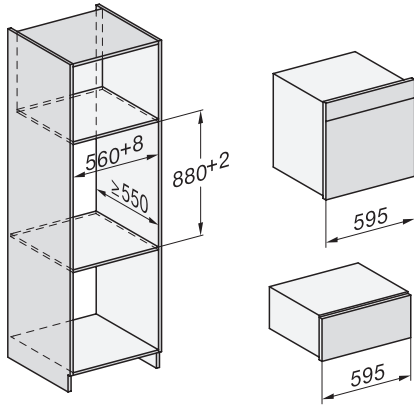

DGC 7460 HCX Pro

Handleless combination steam oven

for steam cooking, baking, roasting with networking + HydroClean.

Installation DGC XXL, ESW7x20 installation drawings