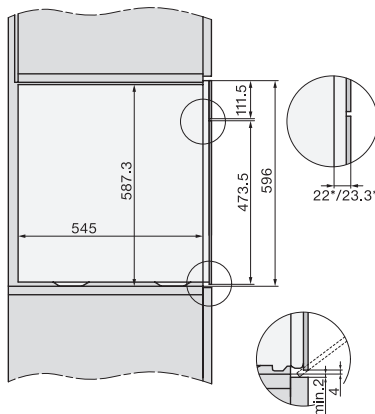

built-in DGC XXL, installation drawing

DGC7x60 connections and ventilation 60cm, installation drawing

- 1) Front view, 2) Mains connection cable, L=2.000 mm,
- 3) Ventilation cut min. 180 cm<sup>2</sup>, 4) Ventilation and deaeration, 5) No connection in this area

built-in DGC XXL build-under, installation drawing  
 Worktop overhang ≤ 29 mm

screw joint DGC XXL, installation drawing

DGC7x4x swivel range of the aperture, installation drawings

Seitenansicht DGC XXL, installation drawing, GB, AU  
 22 mm glass, 23,3 mm stainless steel