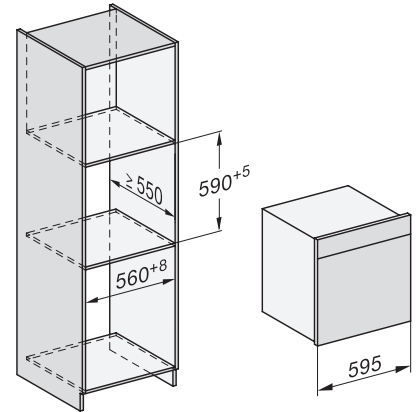

built-in DGC XXL, installation drawing

DGC7x60 connections and ventilation 60cm, installation drawing

- 1) Front view, 2) Mains connection cable, L=2.000 mm,
- 3) Ventilation cut min. 180 cm<sup>2</sup>, 4) Ventilation and deaeration, 5) No connection in this area