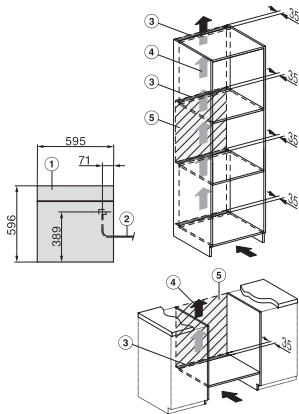

DGC 7460 HCX Pro  
 Handleless combination steam oven  
 for steam cooking, baking, roasting with networking + BrilliantLight.

Installation DGC XXL, ESW7x20 installation drawings

Installation\_DGC\_XXL\_ESW7x10\_EVS7010 installation drawings

built-in DGC XXL, installation drawing

DGC7x60 connections and ventilation 60cm, installation drawing

- 1) Front view, 2) Mains connection cable, L=2.000 mm,
- 3) Ventilation cut min. 180 cm<sup>2</sup>, 4) Ventilation and deaeration, 5) No connection in this area

built-in DGC XXL build-under, installation drawing  
 Worktop overhang ≤ 29 mm

screw joint DGC XXL, installation drawing

DGC7x4x swivel range of the aperture, installation drawings

Seitenansicht DGC XXL, installation drawing, GB, AU  
 22 mm glass, 23,3 mm stainless steel