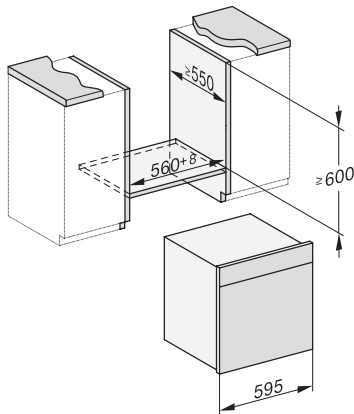

DGC 7460 HCX Pro  
 Handleless combination steam oven  
 for steam cooking, baking, roasting with networking + BrilliantLight.

Installation DGC XXL, ESW7x20 installation drawings

Installation\_DGC\_XXL\_ESW7x10\_EVS7010 installation drawings

built-in DGC XXL, installation drawing

DGC7x60 connections and ventilation 60cm, installation drawing

- 1) Front view, 2) Mains connection cable, L=2.000 mm,
- 3) Ventilation cut min. 180 cm<sup>2</sup>, 4) Ventilation and deaeration, 5) No connection in this area

built-in DGC XXL build-under, installation drawing  
 Worktop overhang ≤ 29 mm

screw joint DGC XXL, installation drawing

DGC7x4x swivel range of the aperture, installation drawings

Seitenansicht DGC XXL, installation drawing, GB, AU  
 22 mm glass, 23,3 mm stainless steel