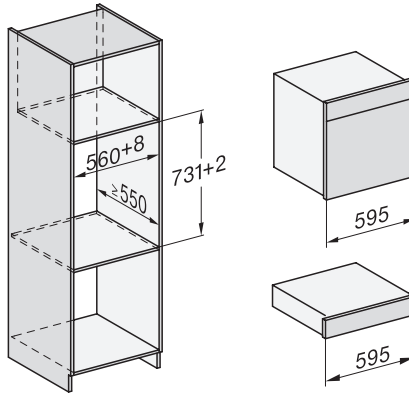

Installation_DGC_XXL_ESW7x10_EVS7010 installation drawings