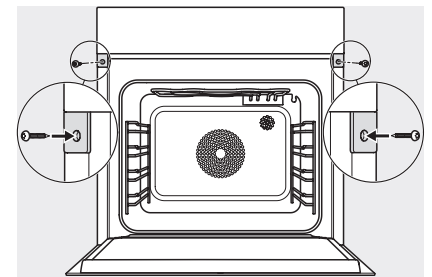

DGC 7460 HCX Pro  
 Handleless combination steam oven  
 for steam cooking, baking, roasting with networking + BrilliantLight.

Installation DGC XXL, ESW7x20 installation drawings

Installation\_DGC\_XXL\_ESW7x10\_EVS7010 installation drawings

built-in DGC XXL, installation drawing

DGC7x60 connections and ventilation 60cm, installation drawing

- 1) Front view, 2) Mains connection cable, L=2.000 mm,
- 3) Ventilation cut min. 180 cm<sup>2</sup>, 4) Ventilation and deaeration, 5) No connection in this area

built-in DGC XXL build-under, installation drawing  
 Worktop overhang ≤ 29 mm

screw joint DGC XXL, installation drawing

DGC7x4x swivel range of the aperture, installation drawings

Seitenansicht DGC XXL, installation drawing, GB, AU  
 22 mm glass, 23,3 mm stainless steel