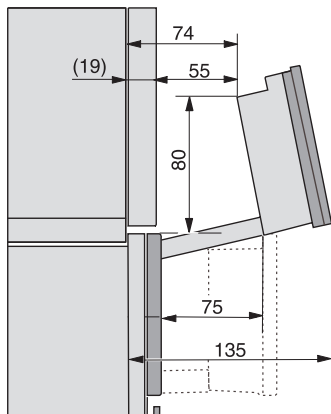

built-in DGC XXL, installation drawing

DGC7x60 connections and ventilation 60cm, installation drawing

- 1) Front view, 2) Mains connection cable, L=2.000 mm,
- 3) Ventilation cut min. 180 cm<sup>2</sup>, 4) Ventilation and deaeration, 5) No connection in this area

built-in DGC XXL build-under, installation drawing  
 Worktop overhang ≤ 29 mm

screw joint DGC XXL, installation drawing

DGC7x4x swivel range of the aperture, installation drawings

Seitenansicht DGC XXL, installation drawing, GB, AU  
 22 mm glass, 23,3 mm stainless steel