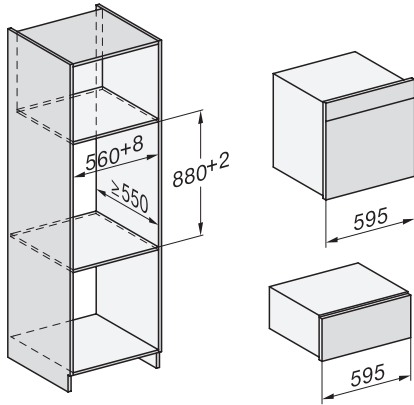

DGC 7460 HCX Pro
Handleless combination steam oven
for steam cooking, baking, roasting with networking + BrilliantLight.

Installation DGC XXL, ESW7x20 installation drawings