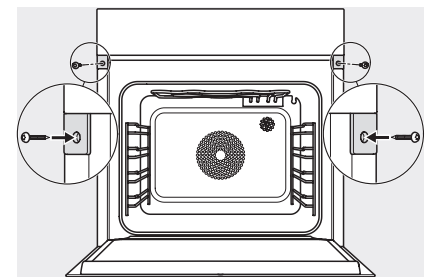

DGC 7865 HC Pro

Combination steam oven with mains water and drain connection for steam cooking, baking, roasting with wireless food probe + HydroClean.

H7000 handle, glass, installation drawings

1) 400 mm, 2) 360 mm, 3) 47 mm, 4) 27 mm, 5) 32.5 mm

Installation DGC XXL, ESW7x20 installation drawings

Installation_DGC_XXL_ESW7x10_EVS7010 installation drawings

built-in DGC XXL, installation drawing

built-in DGC XXL build-under, installation drawing

Worktop overhang ≤ 29 mm

screw joint DGC XXL, installation drawing

DGC7x4x swivel range of the aperture, installation drawings

side view DGC XXL, installation drawings

Seitenansicht DGC XXL, installation drawing, GB, AU
22 mm glass, 23,3 mm stainless steel