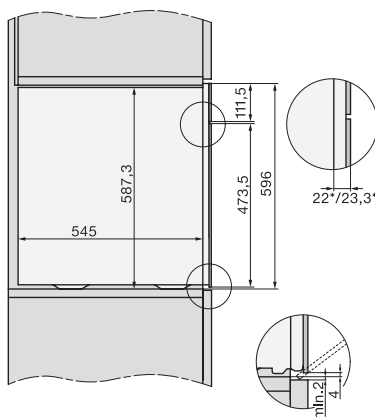

Removable stainless-steel side racks	•
Automatic descaling	•
CleanGlass door	•
Steam techn./water supply	
DualSteam	•
Steam generator power in kW	3.30
DirectWater plus	•
DirectWater	No
Drain filter	•
Safety	
Appliance cooling system and touch-cool front	•
Safety switch-off	•
System lock	•
Vapour cooling system	•
Sensor lock	•
Technical data	
Oven compartment volume in l	67
No. of shelf levels	4
Numbered shelf levels	•
Door hinge	Bottom
Oven light	BrilliantLight
Oven temperature regulation min. in °C	30
Oven temperature regulation max. in °C	230
Oven temperatures in °C	30–230
Electronic steam oven temperature regulation min. in °C	40
Electronic steam oven temperature regulation max. in °C	100
Steam oven temperatures in °C	40–100
Niche dimensions (W x H x D) in mm	560-568 x 590-595 x 550
Niche width min. in mm	560
Niche width max. in mm	568
Niche height min. in mm	590
Niche height max. in mm	595
Niche depth in mm	550
Appliance dimensions (W x H x D) in mm	595 x 596 x 567
Weight in kg	46.4
Total rated load in kW	3.45
Voltage in V	230
Frequency in Hz	50
Fuse rating in A	16
Number of phases	1
Mains cable with plug	•
Length of supply lead in m	2
Length of water inlet hose in m	2.0
Length of water drain hose in m	3.0
Replacing lamps	Service
Accessories included	
Universal tray with PerfectClean HUBB 71	1
Baking and roasting rack with PerfectClean HBBR 71	1

Installation DGC XXL, ESW7x20 installation drawings

Installation_DGC_XXL_ESW7x10_EVS7010 installation drawings

built-in DGC XXL, installation drawing

built-in DGC XXL build-under, installation drawing

Worktop overhang ≤ 29 mm

screw joint DGC XXL, installation drawing

DGC7x4x swivel range of the aperture, installation drawings

side view DGC XXL, installation drawings

Seitenansicht DGC XXL, installation drawing, GB, AU
22 mm glass, 23,3 mm stainless steel