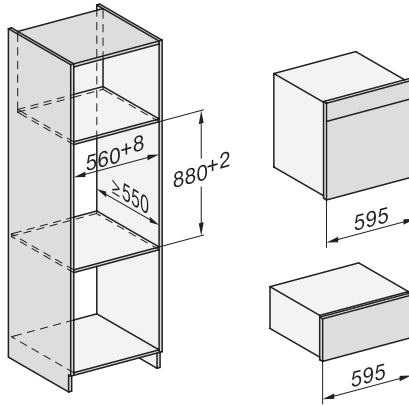

DGC 7865 HC Pro

Combination steam oven with mains water and drain connection for steam cooking, baking, roasting with wireless food probe + HydroClean.

H7000 handle, glass, installation drawings

1) 400 mm, 2) 360 mm, 3) 47 mm, 4) 27 mm, 5) 32.5 mm

screw joint DGC XXL, installation drawing

DGC7x4x swivel range of the aperture, installation drawings

side view DGC XXL, installation drawings

Seitenansicht DGC XXL, installation drawing, GB, AU
22 mm glass, 23,3 mm stainless steel