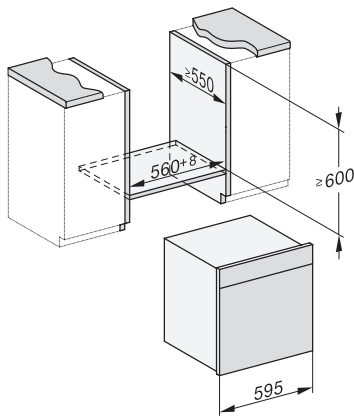

built-in DGC XXL build-under, installation drawing

Worktop overhang ≤ 29 mm