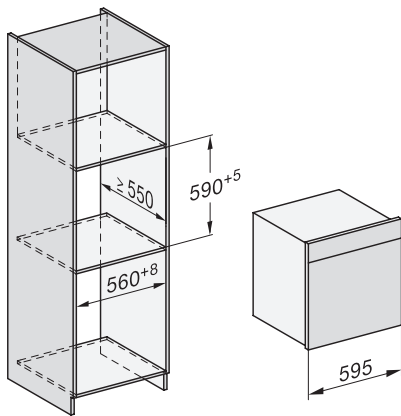

DGC 7865 HC Pro

Combination steam oven with mains water and drain connection for steam cooking, baking, roasting with wireless food probe + HydroClean.

H7000 handle, glass, installation drawings

1) 400 mm, 2) 360 mm, 3) 47 mm, 4) 27 mm, 5) 32.5 mm

Installation DGC XXL, ESW7x20 installation drawings

Installation_DGC_XXL_ESW7x10_EVS7010 installation drawings

built-in DGC XXL, installation drawing

built-in DGC XXL build-under, installation drawing

Worktop overhang ≤ 29 mm

screw joint DGC XXL, installation drawing

DGC7x4x swivel range of the aperture, installation drawings

side view DGC XXL, installation drawings

Seitenansicht DGC XXL, installation drawing, GB, AU
22 mm glass, 23,3 mm stainless steel