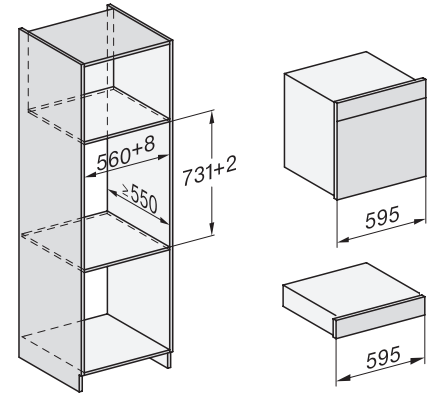

DGC 7865 HC Pro

Combination steam oven with mains water and drain connection for steam cooking, baking, roasting with wireless food probe + HydroClean.

H7000 handle, glass, installation drawings

1) 400 mm, 2) 360 mm, 3) 47 mm, 4) 27 mm, 5) 32.5 mm

Installation DGC XXL, ESW7x20 installation drawings

Installation_DGC_XXL_ESW7x10_EVS7010 installation drawings

built-in DGC XXL, installation drawing

built-in DGC XXL build-under, installation drawing

Worktop overhang ≤ 29 mm

screw joint DGC XXL, installation drawing

DGC7x4x swivel range of the aperture, installation drawings

side view DGC XXL, installation drawings

Seitenansicht DGC XXL, installation drawing, GB, AU
22 mm glass, 23,3 mm stainless steel