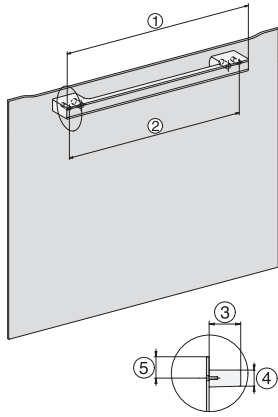

DGC 7865 HC Pro

Combination steam oven with mains water and drain connection for steam cooking, baking, roasting with wireless food probe + HydroClean.

H7000 handle, glass, installation drawings

1) 400 mm, 2) 360 mm, 3) 47 mm, 4) 27 mm, 5) 32.5 mm