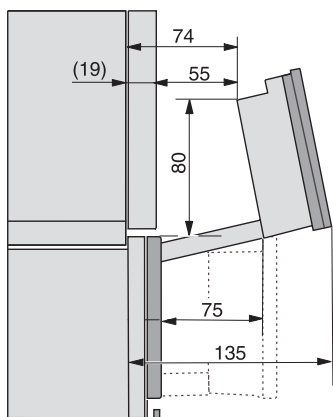

Removable stainless-steel side racks	•
Automatic descaling	•
CleanGlass door	•
Steam techn./water supply	
DualSteam	•
Steam generator power in kW	3.30
DirectWater plus	•
DirectWater	No
Drain filter	•
Safety	
Appliance cooling system and touch-cool front	•
Safety switch-off	•
System lock	•
Vapour cooling system	•
Sensor lock	•
Technical data	
Oven compartment volume in l	67
No. of shelf levels	4
Numbered shelf levels	•
Door hinge	Bottom
Oven light	BrilliantLight
Oven temperature regulation min. in °C	30
Oven temperature regulation max. in °C	230
Oven temperatures in °C	30–230
Electronic steam oven temperature regulation min. in °C	40
Electronic steam oven temperature regulation max. in °C	100
Steam oven temperatures in °C	40–100
Niche dimensions (W x H x D) in mm	560-568 x 590-595 x 550
Niche width min. in mm	560
Niche width max. in mm	568
Niche height min. in mm	590
Niche height max. in mm	595
Niche depth in mm	550
Appliance dimensions (W x H x D) in mm	595 x 596 x 567
Weight in kg	46.4
Total rated load in kW	3.45
Voltage in V	230
Frequency in Hz	50
Fuse rating in A	16
Number of phases	1
Mains cable with plug	•
Length of supply lead in m	2
Length of water inlet hose in m	2.0
Length of water drain hose in m	3.0
Replacing lamps	Service
Accessories included	
Universal tray with PerfectClean HUBB 71	1
Baking and roasting rack with PerfectClean HBBR 71	1

Installation DGC XXL, ESW7x20 installation drawings

Installation_DGC_XXL_ESW7x10_EVS7010 installation drawings

built-in DGC XXL, installation drawing

built-in DGC XXL build-under, installation drawing

Worktop overhang ≤ 29 mm

screw joint DGC XXL, installation drawing

DGC7x4x swivel range of the aperture, installation drawings

side view DGC XXL, installation drawings

Seitenansicht DGC XXL, installation drawing, GB, AU
22 mm glass, 23,3 mm stainless steel