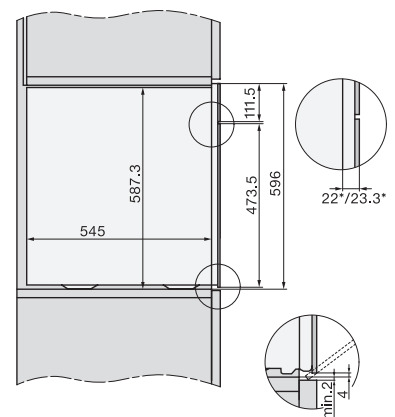

Removable stainless-steel side racks	•
Automatic descaling	•
CleanGlass door	•
Steam techn./water supply	
DualSteam	•
Steam generator power in kW	3.30
DirectWater plus	•
DirectWater	No
Drain filter	•
Safety	
Appliance cooling system and touch-cool front	•
Safety switch-off	•
System lock	•
Vapour cooling system	•
Sensor lock	•
Technical data	
Oven compartment volume in l	67
No. of shelf levels	4
Numbered shelf levels	•
Door hinge	Bottom
Oven light	BrilliantLight
Oven temperature regulation min. in °C	30
Oven temperature regulation max. in °C	230
Oven temperatures in °C	30–230
Electronic steam oven temperature regulation min. in °C	40
Electronic steam oven temperature regulation max. in °C	100
Steam oven temperatures in °C	40–100
Niche dimensions (W x H x D) in mm	560-568 x 590-595 x 550
Niche width min. in mm	560
Niche width max. in mm	568
Niche height min. in mm	590
Niche height max. in mm	595
Niche depth in mm	550
Appliance dimensions (W x H x D) in mm	595 x 596 x 567
Weight in kg	46.4
Total rated load in kW	3.45
Voltage in V	230
Frequency in Hz	50
Fuse rating in A	16
Number of phases	1
Mains cable with plug	•
Length of supply lead in m	2
Length of water inlet hose in m	2.0
Length of water drain hose in m	3.0
Replacing lamps	Service
Accessories included	
Universal tray with PerfectClean HUBB 71	1
Baking and roasting rack with PerfectClean HBBR 71	1

Installation DGC XXL, ESW7x20 installation drawings

Installation_DGC_XXL_ESW7x10_EVS7010 installation drawings

built-in DGC XXL, installation drawing

built-in DGC XXL build-under, installation drawing

Worktop overhang ≤ 29 mm

screw joint DGC XXL, installation drawing

DGC7x4x swivel range of the aperture, installation drawings

side view DGC XXL, installation drawings

Seitenansicht DGC XXL, installation drawing, GB, AU
22 mm glass, 23,3 mm stainless steel