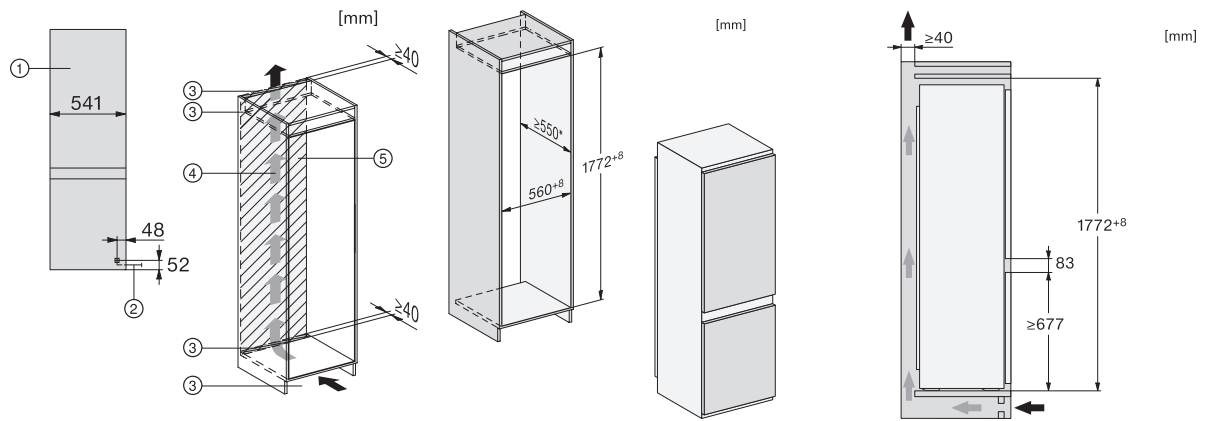

KDN 7713 E Active

Built-in fridge-freezer, 178 cm niche height
with DailyFresh ExtraCool, LED lighting, NoFrost and sliding hinge.

EAN: 4002516604235 / Material number: 12142670 /
Old Material Number: 38771350GB

Appliance height in mm	1772
Appliance depth in mm	548
Weight in kg	52.6
Door hinge technology	Sliding door connection
Max. door front weight – refrigerator, in kg	15
Max. door front weight – freezer, in kg	15
Climate range	SN-ST
Refrigerator compartment in l	184
4* freezer compartment in l	76
Total usable capacity in l	260
Storage time in case of fault in h	9
Freezer capacity in kg/24 h	4.00
Acoustic airborne noise emission class (A–D)	B
Sound emissions in dB(A) re 1 pW	35
Current consumption (mA)	1000
Voltage in V	220-240
Fuse rating in A	13
Number of phases	1
Frequency in Hz	50
Length of supply lead in m	2.3
Replacing lamps	Service
Accessories included	
Water filter	Nein
Ice cube tray	•

KDN 7713 E Active

Built-in fridge-freezer, 178 cm niche height with DailyFresh ExtraCool, LED lighting, NoFrost and sliding hinge.

KD7713E, KD7714E, KD7724E, KDN7713E, KDN7714E, KDN7724E Active, installation

1. View from the front, 2. Mains connection cable, L = 2300 mm, 3. Ventilation cut-out min. 200 cm², 4. Ventilation, 5. No connections permitted in this area

KD7713E Active, KDN7713E Active, built-in

*The declared energy consumption was calculated in a 560 mm deep niche. The appliance is fully functional in a 550 mm niche but the energy consumption will be slightly higher.