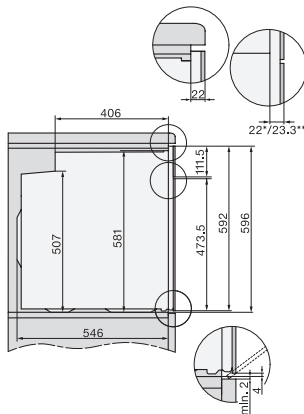

H 2465 B ACTIVE

Oven

modern design with networking & PerfectClean at an attractive entry-level price.

installation H7000 XL, installation drawing, GB, AU

1) Netzanschlussleitung, L=1500 mm, 2) In diesem Bereich kein Anschluss, 3) Lüftungsausschnitt min. 150 cm²

side view H7000 XL, installation drawings, GB, AU

22 mm – glass, 23.3 mm – metal

built-in H7000 XL, installation drawing

Installation H7000 XL underframe, installation drawings

If the oven is to be installed under a hob, follow the instructions for installing the hob and the height of the hob.

side view H7000 XL build-under, installation drawing, GB, AU

22 mm – glass, 23.3 mm – metal

H2465B, H2465BP, H2466B, H2466BP, H2467B, H2467BP, H2468B, H2468BP, H2469B, H2469BP installation drawings

EU, 1) 399,6 mm, 2) 360 mm, 3) 45 mm, 4) 31,8 mm, 5) 32,5 mm, , EX, 1) 399.6 mm, 2) 360 mm, 3) 45 mm , 4) 31.8 mm, 5) 32.5 mm