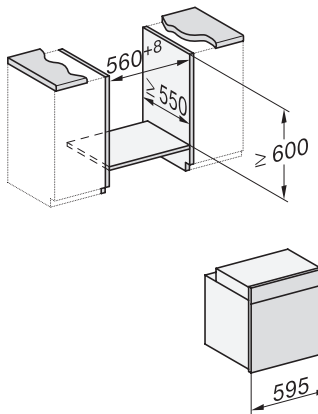

H 2465 B ACTIVE

Oven

modern design with networking & PerfectClean at an attractive entry-level price.

installation H7000 XL, installation drawing, GB, AU

1) Netzanschlussleitung, L=1500 mm, 2) In diesem Bereich kein Anschluss, 3) Lüftungsausschnitt min. 150 cm²

side view H7000 XL, installation drawings, GB, AU

22 mm – glass, 23.3 mm – metal

built-in H7000 XL, installation drawing

Installation H7000 XL underframe, installation drawings

If the oven is to be installed under a hob, follow the instructions for installing the hob and the height of the hob.

side view H7000 XL build-under, installation drawing, GB, AU

22 mm – glass, 23.3 mm – metal

H2465B, H2465BP, H2466B, H2466BP, H2467B, H2467BP, H2468B, H2468BP, H2469B, H2469BP installation drawings

EU, 1) 399,6 mm, 2) 360 mm, 3) 45 mm, 4) 31,8 mm, 5) 32,5 mm, , EX, 1) 399.6 mm, 2) 360 mm, 3) 45 mm , 4) 31.8 mm, 5) 32.5 mm