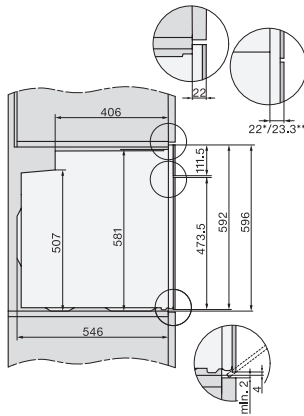

H 2465 B ACTIVE

Oven

modern design with networking & PerfectClean at an attractive entry-level price.

installation H7000 XL, installation drawing, GB, AU

1) Netzanschlussleitung, L=1500 mm, 2) In diesem Bereich kein Anschluss, 3) Lüftungsausschnitt min. 150 cm²

side view H7000 XL, installation drawings, GB, AU

22 mm – glass, 23.3 mm – metal

built-in H7000 XL, installation drawing

Installation H7000 XL underframe, installation drawings

If the oven is to be installed under a hob, follow the instructions for installing the hob and the height of the hob.

side view H7000 XL build-under, installation drawing, GB, AU

22 mm – glass, 23.3 mm – metal

H2465B, H2465BP, H2466B, H2466BP, H2467B, H2467BP, H2468B, H2468BP, H2469B, H2469BP installation drawings

EU, 1) 399,6 mm, 2) 360 mm, 3) 45 mm, 4) 31,8 mm, 5) 32,5 mm, , EX, 1) 399.6 mm, 2) 360 mm, 3) 45 mm , 4) 31.8 mm, 5) 32.5 mm