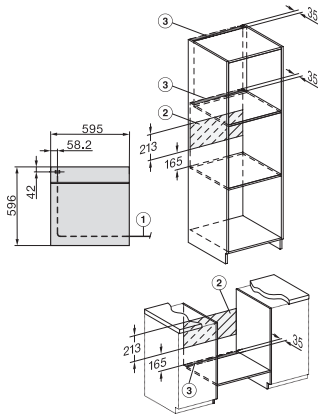

H 2465 B ACTIVE

Oven

modern design with networking & PerfectClean at an attractive entry-level price.

installation H7000 XL, installation drawing, GB, AU

1) Netzanschlussleitung, L=1500 mm, 2) In diesem Bereich kein Anschluss, 3) Lüftungsausschnitt min. 150 cm²

side view H7000 XL, installation drawings, GB, AU

22 mm – glass, 23.3 mm – metal

built-in H7000 XL, installation drawing

Installation H7000 XL underframe, installation drawings

If the oven is to be installed under a hob, follow the instructions for installing the hob and the height of the hob.

side view H7000 XL build-under, installation drawing, GB, AU

22 mm – glass, 23.3 mm – metal

H2465B, H2465BP, H2466B, H2466BP, H2467B, H2467BP, H2468B, H2468BP, H2469B, H2469BP installation drawings

EU, 1) 399,6 mm, 2) 360 mm, 3) 45 mm, 4) 31,8 mm, 5) 32,5 mm, , EX, 1) 399.6 mm, 2) 360 mm, 3) 45 mm , 4) 31.8 mm, 5) 32.5 mm