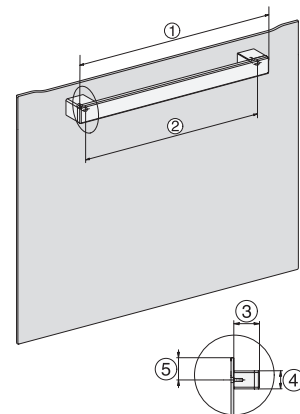

side view H7000 XL, installation drawings, GB, AU

22 mm – glass, 23.3 mm – metal

built-in H7000 XL, installation drawing

Installation H7000 XL underframe, installation drawings

If the oven is to be installed under a hob, follow the instructions for installing the hob and the height of the hob.

side view H7000 XL build-under, installation drawing, GB, AU

22 mm – glass, 23.3 mm – metal

H2465B, H2465BP, H2466B, H2466BP, H2467B, H2467BP, H2468B, H2468BP, H2469B, H2469BP installation drawings

EU, 1) 399,6 mm, 2) 360 mm, 3) 45 mm, 4) 31,8 mm, 5) 32,5 mm, , EX, 1) 399.6 mm, 2) 360 mm, 3) 45 mm , 4) 31.8 mm, 5) 32.5 mm