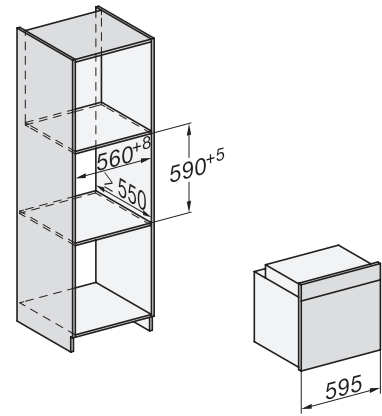

H 2465 B ACTIVE

Oven

modern design with networking & PerfectClean at an attractive entry-level price.

installation H7000 XL, installation drawing, GB, AU

1) Netzanschlussleitung, L=1500 mm, 2) In diesem Bereich kein Anschluss, 3) Lüftungsausschnitt min. 150 cm²

side view H7000 XL, installation drawings, GB, AU

22 mm – glass, 23.3 mm – metal

built-in H7000 XL, installation drawing

Installation H7000 XL underframe, installation drawings

If the oven is to be installed under a hob, follow the instructions for installing the hob and the height of the hob.

side view H7000 XL build-under, installation drawing, GB, AU

22 mm – glass, 23.3 mm – metal

H2465B, H2465BP, H2466B, H2466BP, H2467B, H2467BP, H2468B, H2468BP, H2469B, H2469BP installation drawings

EU, 1) 399,6 mm, 2) 360 mm, 3) 45 mm, 4) 31,8 mm, 5) 32,5 mm, , EX, 1) 399.6 mm, 2) 360 mm, 3) 45 mm , 4) 31.8 mm, 5) 32.5 mm