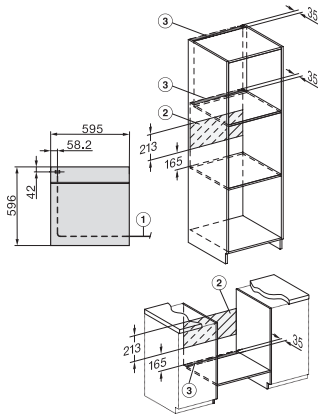

H 2465 BP ACTIVE

Oven

modern design with networking and pyrolytic cleaning at great entry-level price.

installation H7000 XL, installation drawing, GB, AU

1) Netzanschlussleitung, L=1500 mm, 2) In diesem Bereich kein Anschluss, 3) Lüftungsausschnitt min. 150 cm²

side view H7000 XL, installation drawings, GB, AU

22 mm – glass, 23.3 mm – metal

built-in H7000 XL, installation drawing

Installation H7000 XL underframe, installation drawings

If the oven is to be installed under a hob, follow the instructions for installing the hob and the height of the hob.

side view H7000 XL build-under, installation drawing, GB, AU

22 mm – glass, 23.3 mm – metal

H2465B, H2465BP, H2466B, H2466BP, H2467B, H2467BP, H2468B, H2468BP, H2469B, H2469BP installation drawings

EU, 1) 399,6 mm, 2) 360 mm, 3) 45 mm, 4) 31,8 mm, 5) 32,5 mm, , EX, 1) 399.6 mm, 2) 360 mm, 3) 45 mm , 4) 31.8 mm, 5) 32.5 mm