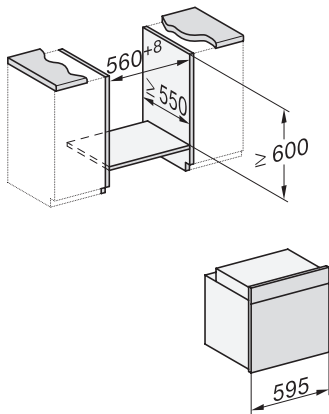

H 2465 BP ACTIVE

Oven

modern design with networking and pyrolytic cleaning at great entry-level price.

installation H7000 XL, installation drawing, GB, AU

1) Netzanschlussleitung, L=1500 mm, 2) In diesem Bereich kein Anschluss, 3) Lüftungsausschnitt min. 150 cm²

side view H7000 XL, installation drawings, GB, AU

22 mm – glass, 23.3 mm – metal

built-in H7000 XL, installation drawing

Installation H7000 XL underframe, installation drawings

If the oven is to be installed under a hob, follow the instructions for installing the hob and the height of the hob.

side view H7000 XL build-under, installation drawing, GB, AU

22 mm – glass, 23.3 mm – metal

H2465B, H2465BP, H2466B, H2466BP, H2467B, H2467BP, H2468B, H2468BP, H2469B, H2469BP installation drawings

EU, 1) 399,6 mm, 2) 360 mm, 3) 45 mm, 4) 31,8 mm, 5) 32,5 mm, , EX, 1) 399.6 mm, 2) 360 mm, 3) 45 mm , 4) 31.8 mm, 5) 32.5 mm