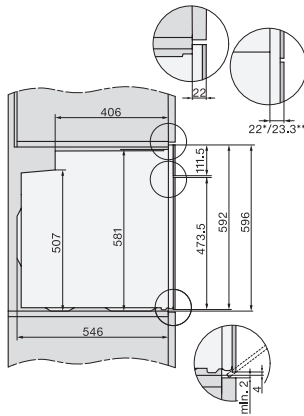

H 2465 BP ACTIVE

Oven

modern design with networking and pyrolytic cleaning at great entry-level price.

installation H7000 XL, installation drawing, GB, AU

1) Netzanschlussleitung, L=1500 mm, 2) In diesem Bereich kein Anschluss, 3) Lüftungsausschnitt min. 150 cm²

side view H7000 XL, installation drawings, GB, AU

22 mm – glass, 23.3 mm – metal

built-in H7000 XL, installation drawing

Installation H7000 XL underframe, installation drawings

If the oven is to be installed under a hob, follow the instructions for installing the hob and the height of the hob.

side view H7000 XL build-under, installation drawing, GB, AU

22 mm – glass, 23.3 mm – metal

H2465B, H2465BP, H2466B, H2466BP, H2467B, H2467BP, H2468B, H2468BP, H2469B, H2469BP installation drawings

EU, 1) 399,6 mm, 2) 360 mm, 3) 45 mm, 4) 31,8 mm, 5) 32,5 mm, , EX, 1) 399.6 mm, 2) 360 mm, 3) 45 mm , 4) 31.8 mm, 5) 32.5 mm