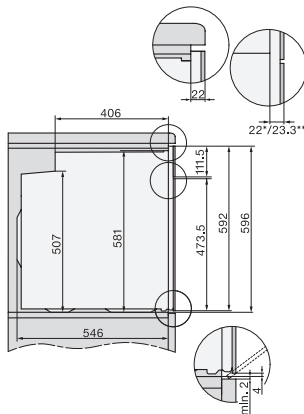

H 2465 BP ACTIVE

Oven

modern design with networking and pyrolytic cleaning at great entry-level price.

installation H7000 XL, installation drawing, GB, AU

1) Netzanschlussleitung, L=1500 mm, 2) In diesem Bereich kein Anschluss, 3) Lüftungsausschnitt min. 150 cm²

side view H7000 XL, installation drawings, GB, AU

22 mm – glass, 23.3 mm – metal

built-in H7000 XL, installation drawing

Installation H7000 XL underframe, installation drawings

If the oven is to be installed under a hob, follow the instructions for installing the hob and the height of the hob.

side view H7000 XL build-under, installation drawing, GB, AU

22 mm – glass, 23.3 mm – metal

H2465B, H2465BP, H2466B, H2466BP, H2467B, H2467BP, H2468B, H2468BP, H2469B, H2469BP installation drawings

EU, 1) 399,6 mm, 2) 360 mm, 3) 45 mm, 4) 31,8 mm, 5) 32,5 mm, , EX, 1) 399.6 mm, 2) 360 mm, 3) 45 mm , 4) 31.8 mm, 5) 32.5 mm