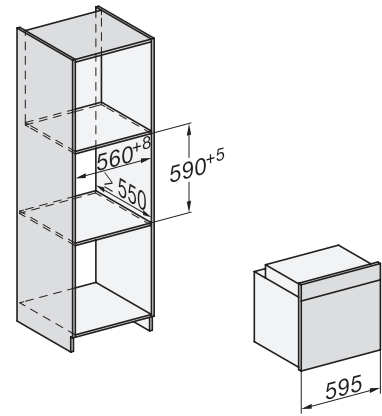

H 2465 BP ACTIVE

Oven

modern design with networking and pyrolytic cleaning at great entry-level price.

installation H7000 XL, installation drawing, GB, AU

1) Netzanschlussleitung, L=1500 mm, 2) In diesem Bereich kein Anschluss, 3) Lüftungsausschnitt min. 150 cm²

side view H7000 XL, installation drawings, GB, AU

22 mm – glass, 23.3 mm – metal

built-in H7000 XL, installation drawing

Installation H7000 XL underframe, installation drawings

If the oven is to be installed under a hob, follow the instructions for installing the hob and the height of the hob.

side view H7000 XL build-under, installation drawing, GB, AU

22 mm – glass, 23.3 mm – metal

H2465B, H2465BP, H2466B, H2466BP, H2467B, H2467BP, H2468B, H2468BP, H2469B, H2469BP installation drawings

EU, 1) 399,6 mm, 2) 360 mm, 3) 45 mm, 4) 31,8 mm, 5) 32,5 mm, , EX, 1) 399.6 mm, 2) 360 mm, 3) 45 mm , 4) 31.8 mm, 5) 32.5 mm