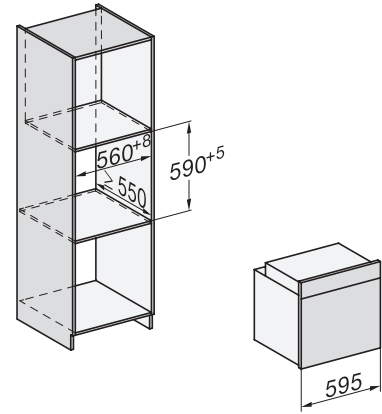

H 2467 BP ACTIVE

Oven

in a modern design with networking, pyrolytic cleaning and FlexiClip runners.

installation H7000 XL, installation drawing, GB, AU

1) Netzanschlussleitung, L=1500 mm, 2) In diesem Bereich kein Anschluss, 3) Lüftungsausschnitt min. 150 cm²

side view H7000 XL, installation drawings, GB, AU

22 mm – glass, 23.3 mm – metal

built-in H7000 XL, installation drawing

Installation H7000 XL underframe, installation drawings

If the oven is to be installed under a hob, follow the instructions for installing the hob and the height of the hob.

side view H7000 XL build-under, installation drawing, GB, AU

22 mm – glass, 23.3 mm – metal

H2465B, H2465BP, H2466B, H2466BP, H2467B, H2467BP, H2468B, H2468BP, H2469B, H2469BP installation drawings

EU, 1) 399,6 mm, 2) 360 mm, 3) 45 mm, 4) 31,8 mm, 5) 32,5 mm, , EX, 1) 399.6 mm, 2) 360 mm, 3) 45 mm , 4) 31.8 mm, 5) 32.5 mm