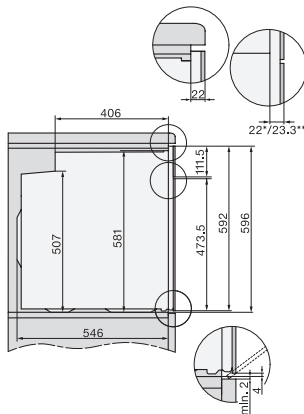

H 2467 BP ACTIVE

Oven

in a modern design with networking, pyrolytic cleaning and FlexiClip runners.

installation H7000 XL, installation drawing, GB, AU

1) Netzanschlussleitung, L=1500 mm, 2) In diesem Bereich kein Anschluss, 3) Lüftungsausschnitt min. 150 cm²

side view H7000 XL, installation drawings, GB, AU

22 mm – glass, 23.3 mm – metal

built-in H7000 XL, installation drawing

Installation H7000 XL underframe, installation drawings

If the oven is to be installed under a hob, follow the instructions for installing the hob and the height of the hob.

side view H7000 XL build-under, installation drawing, GB, AU

22 mm – glass, 23.3 mm – metal

H2465B, H2465BP, H2466B, H2466BP, H2467B, H2467BP, H2468B, H2468BP, H2469B, H2469BP installation drawings

EU, 1) 399,6 mm, 2) 360 mm, 3) 45 mm, 4) 31,8 mm, 5) 32,5 mm, , EX, 1) 399.6 mm, 2) 360 mm, 3) 45 mm , 4) 31.8 mm, 5) 32.5 mm