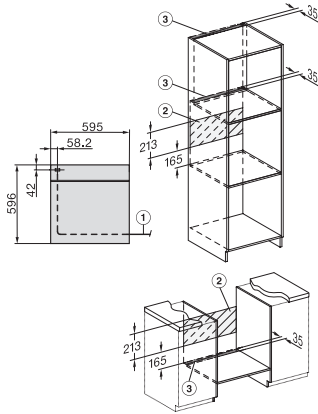

H 2467 BP ACTIVE

Oven

in a modern design with networking, pyrolytic cleaning and FlexiClip runners.

installation H7000 XL, installation drawing, GB, AU

1) Netzanschlussleitung, L=1500 mm, 2) In diesem Bereich kein Anschluss, 3) Lüftungsausschnitt min. 150 cm²

side view H7000 XL, installation drawings, GB, AU

22 mm – glass, 23.3 mm – metal

built-in H7000 XL, installation drawing

Installation H7000 XL underframe, installation drawings

If the oven is to be installed under a hob, follow the instructions for installing the hob and the height of the hob.

side view H7000 XL build-under, installation drawing, GB, AU

22 mm – glass, 23.3 mm – metal

H2465B, H2465BP, H2466B, H2466BP, H2467B, H2467BP, H2468B, H2468BP, H2469B, H2469BP installation drawings

EU, 1) 399,6 mm, 2) 360 mm, 3) 45 mm, 4) 31,8 mm, 5) 32,5 mm, , EX, 1) 399.6 mm, 2) 360 mm, 3) 45 mm , 4) 31.8 mm, 5) 32.5 mm