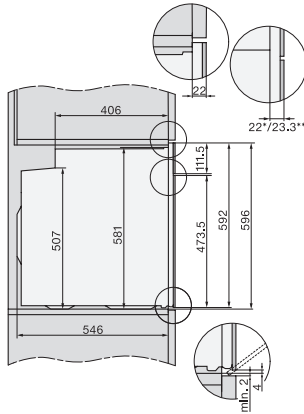

H 2467 BP ACTIVE

Oven

in a modern design with networking, pyrolytic cleaning and FlexiClip runners.

installation H7000 XL, installation drawing, GB, AU

1) Netzanschlussleitung, L=1500 mm, 2) In diesem Bereich kein Anschluss, 3) Lüftungsausschnitt min. 150 cm²

side view H7000 XL, installation drawings, GB, AU

22 mm – glass, 23.3 mm – metal

built-in H7000 XL, installation drawing

Installation H7000 XL underframe, installation drawings

If the oven is to be installed under a hob, follow the instructions for installing the hob and the height of the hob.

side view H7000 XL build-under, installation drawing, GB, AU

22 mm – glass, 23.3 mm – metal

H2465B, H2465BP, H2466B, H2466BP, H2467B, H2467BP, H2468B, H2468BP, H2469B, H2469BP installation drawings

EU, 1) 399,6 mm, 2) 360 mm, 3) 45 mm, 4) 31,8 mm, 5) 32,5 mm, , EX, 1) 399.6 mm, 2) 360 mm, 3) 45 mm , 4) 31.8 mm, 5) 32.5 mm