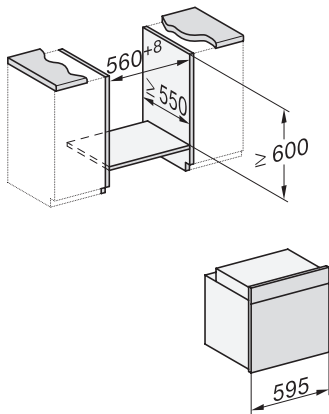

H 2467 BP ACTIVE

Oven

in a modern design with networking, pyrolytic cleaning and FlexiClip runners.

installation H7000 XL, installation drawing, GB, AU

1) Netzanschlussleitung, L=1500 mm, 2) In diesem Bereich kein Anschluss, 3) Lüftungsausschnitt min. 150 cm²

side view H7000 XL, installation drawings, GB, AU

22 mm – glass, 23.3 mm – metal

built-in H7000 XL, installation drawing

Installation H7000 XL underframe, installation drawings

If the oven is to be installed under a hob, follow the instructions for installing the hob and the height of the hob.

side view H7000 XL build-under, installation drawing, GB, AU

22 mm – glass, 23.3 mm – metal

H2465B, H2465BP, H2466B, H2466BP, H2467B, H2467BP, H2468B, H2468BP, H2469B, H2469BP installation drawings

EU, 1) 399,6 mm, 2) 360 mm, 3) 45 mm, 4) 31,8 mm, 5) 32,5 mm, , EX, 1) 399.6 mm, 2) 360 mm, 3) 45 mm , 4) 31.8 mm, 5) 32.5 mm