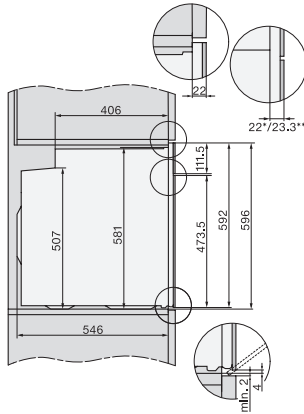

H 2761 BP

Oven

stainless steel design with networking, pyrolytic cleaning & FlexiClip runners.

installation H7000 XL, installation drawing, GB, AU

1) Netzanschlussleitung, L=1500 mm, 2) In diesem Bereich kein Anschluss, 3) Lüftungsausschnitt min. 150 cm²

side view H7000 XL, installation drawings, GB, AU

22 mm – glass, 23.3 mm – metal

built-in H7000 XL, installation drawing

Installation H7000 XL underframe, installation drawings

If the oven is to be installed under a hob, follow the instructions for installing the hob and the height of the hob.

DG2740, DG7140, DGM7340, H2760B/BP, H7140BM, H7x64B/BP, H7x60B/BP installation drawings

1) 474 mm, 2) 360 mm, 3) 43 mm, 4) 22,5 mm, 5) 53.75 mm

side view H7000 XL build-under, installation drawing, GB, AU

22 mm – glass, 23.3 mm – metal