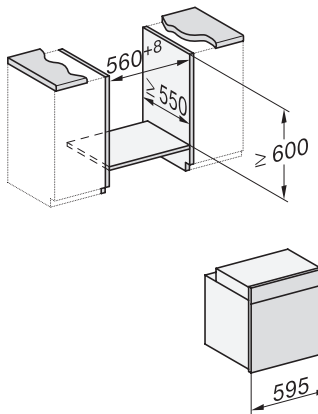

H 2761 BP

Oven

stainless steel design with networking, pyrolytic cleaning & FlexiClip runners.

installation H7000 XL, installation drawing, GB, AU

1) Netzanschlussleitung, L=1500 mm, 2) In diesem Bereich kein Anschluss, 3) Lüftungsausschnitt min. 150 cm²

side view H7000 XL, installation drawings, GB, AU

22 mm – glass, 23.3 mm – metal

built-in H7000 XL, installation drawing

Installation H7000 XL underframe, installation drawings

If the oven is to be installed under a hob, follow the instructions for installing the hob and the height of the hob.

DG2740, DG7140, DGM7340, H2760B/BP, H7140BM, H7x64B/BP, H7x60B/BP installation drawings

1) 474 mm, 2) 360 mm, 3) 43 mm, 4) 22,5 mm, 5) 53.75 mm

side view H7000 XL build-under, installation drawing, GB, AU

22 mm – glass, 23.3 mm – metal