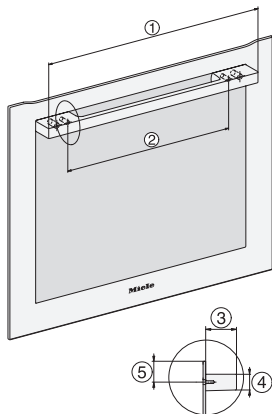

H 2761 BP

Oven

stainless steel design with networking, pyrolytic cleaning & FlexiClip runners.

installation H7000 XL, installation drawing, GB, AU

1) Netzanschlussleitung, L=1500 mm, 2) In diesem Bereich kein Anschluss, 3) Lüftungsausschnitt min. 150 cm²

side view H7000 XL, installation drawings, GB, AU

22 mm – glass, 23.3 mm – metal

built-in H7000 XL, installation drawing

Installation H7000 XL underframe, installation drawings

If the oven is to be installed under a hob, follow the instructions for installing the hob and the height of the hob.

DG2740, DG7140, DGM7340, H2760B/BP, H7140BM, H7x64B/BP, H7x60B/BP installation drawings

1) 474 mm, 2) 360 mm, 3) 43 mm, 4) 22,5 mm, 5) 53.75 mm

side view H7000 XL build-under, installation drawing, GB, AU

22 mm – glass, 23.3 mm – metal