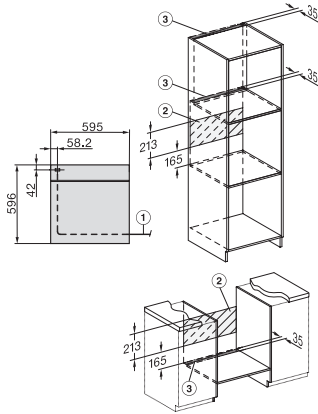

H 2761 BP

Oven

stainless steel design with networking, pyrolytic cleaning & FlexiClip runners.

installation H7000 XL, installation drawing, GB, AU

1) Netzanschlussleitung, L=1500 mm, 2) In diesem Bereich kein Anschluss, 3) Lüftungsausschnitt min. 150 cm²

side view H7000 XL, installation drawings, GB, AU

22 mm – glass, 23.3 mm – metal

built-in H7000 XL, installation drawing

Installation H7000 XL underframe, installation drawings

If the oven is to be installed under a hob, follow the instructions for installing the hob and the height of the hob.

DG2740, DG7140, DGM7340, H2760B/BP, H7140BM, H7x64B/BP, H7x60B/BP installation drawings

1) 474 mm, 2) 360 mm, 3) 43 mm, 4) 22,5 mm, 5) 53.75 mm

side view H7000 XL build-under, installation drawing, GB, AU

22 mm – glass, 23.3 mm – metal