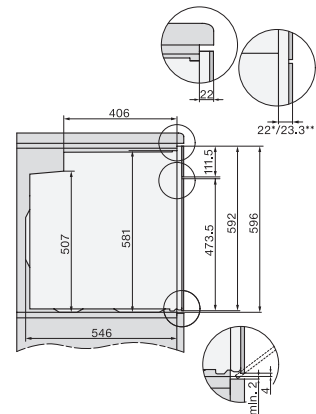

H 2761 BP

Oven

stainless steel design with networking, pyrolytic cleaning & FlexiClip runners.

installation H7000 XL, installation drawing, GB, AU

1) Netzanschlussleitung, L=1500 mm, 2) In diesem Bereich kein Anschluss, 3) Lüftungsausschnitt min. 150 cm²

side view H7000 XL, installation drawings, GB, AU

22 mm – glass, 23.3 mm – metal

built-in H7000 XL, installation drawing

Installation H7000 XL underframe, installation drawings

If the oven is to be installed under a hob, follow the instructions for installing the hob and the height of the hob.

DG2740, DG7140, DGM7340, H2760B/BP, H7140BM, H7x64B/BP, H7x60B/BP installation drawings

1) 474 mm, 2) 360 mm, 3) 43 mm, 4) 22,5 mm, 5) 53.75 mm

side view H7000 XL build-under, installation drawing, GB, AU

22 mm – glass, 23.3 mm – metal