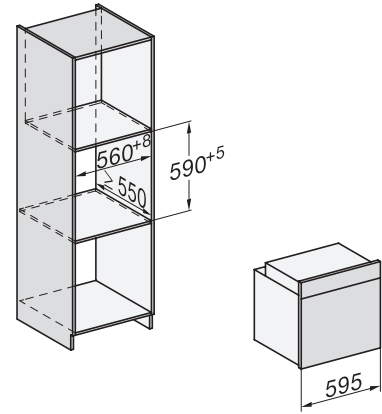

H 2761 BP

Oven

stainless steel design with networking, pyrolytic cleaning & FlexiClip runners.

installation H7000 XL, installation drawing, GB, AU

1) Netzanschlussleitung, L=1500 mm, 2) In diesem Bereich kein Anschluss, 3) Lüftungsausschnitt min. 150 cm²

side view H7000 XL, installation drawings, GB, AU

22 mm – glass, 23.3 mm – metal

built-in H7000 XL, installation drawing

Installation H7000 XL underframe, installation drawings

If the oven is to be installed under a hob, follow the instructions for installing the hob and the height of the hob.

DG2740, DG7140, DGM7340, H2760B/BP, H7140BM, H7x64B/BP, H7x60B/BP installation drawings

1) 474 mm, 2) 360 mm, 3) 43 mm, 4) 22,5 mm, 5) 53.75 mm

side view H7000 XL build-under, installation drawing, GB, AU

22 mm – glass, 23.3 mm – metal