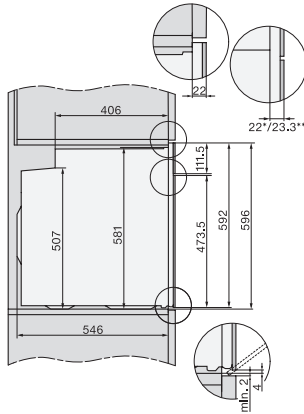

595

Niche depth in mm

550

Weight in kg

42.0

Total rated load in kW

3.50

Length of supply lead in m

H 2766 B

Oven

in an elegant black design with networking, PerfectClean and FlexiClip runners.

installation H7000 XL, installation drawing, GB, AU

1) Netzanschlussleitung, L=1500 mm, 2) In diesem Bereich kein Anschluss, 3) Lüftungsausschnitt min. 150 cm²

side view H7000 XL, installation drawings, GB, AU

22 mm – glass, 23.3 mm – metal

built-in H7000 XL, installation drawing

Installation H7000 XL underframe, installation drawings

If the oven is to be installed under a hob, follow the instructions for installing the hob and the height of the hob.

side view H7000 XL build-under, installation drawing, GB, AU

22 mm – glass, 23.3 mm – metal

H7x65BP, H7145BM, H7165B, H7365B, H2756B, H2765B/BP, DGC7151, DGC7351 installation drawings

1) 474 mm, 2) 360 mm, 3) 43 mm, 4) 22,5 mm, 5) 32,5 mm