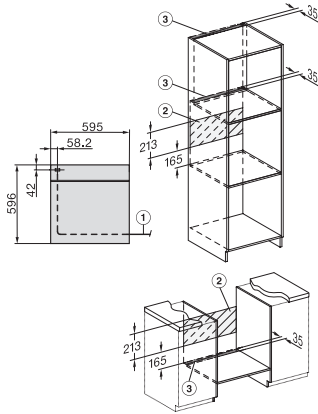

H 2766 B

Oven

in an elegant black design with networking, PerfectClean and FlexiClip runners.

installation H7000 XL, installation drawing, GB, AU

1) Netzanschlussleitung, L=1500 mm, 2) In diesem Bereich kein Anschluss, 3) Lüftungsausschnitt min. 150 cm²

side view H7000 XL, installation drawings, GB, AU

22 mm – glass, 23.3 mm – metal

built-in H7000 XL, installation drawing

Installation H7000 XL underframe, installation drawings

If the oven is to be installed under a hob, follow the instructions for installing the hob and the height of the hob.

side view H7000 XL build-under, installation drawing, GB, AU

22 mm – glass, 23.3 mm – metal

H7x65BP, H7145BM, H7165B, H7365B, H2756B, H2765B/BP, DGC7151, DGC7351 installation drawings

1) 474 mm, 2) 360 mm, 3) 43 mm, 4) 22,5 mm, 5) 32,5 mm