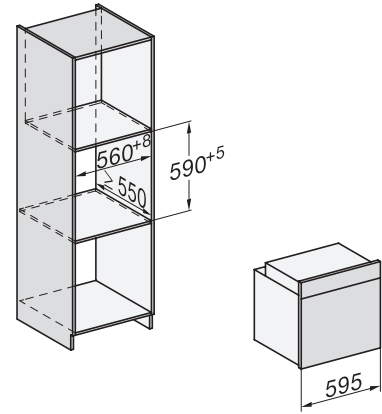

H 2766 B

Oven

in an elegant black design with networking, PerfectClean and FlexiClip runners.

installation H7000 XL, installation drawing, GB, AU

1) Netzanschlussleitung, L=1500 mm, 2) In diesem Bereich kein Anschluss, 3) Lüftungsausschnitt min. 150 cm²

side view H7000 XL, installation drawings, GB, AU

22 mm – glass, 23.3 mm – metal

built-in H7000 XL, installation drawing

Installation H7000 XL underframe, installation drawings

If the oven is to be installed under a hob, follow the instructions for installing the hob and the height of the hob.

side view H7000 XL build-under, installation drawing, GB, AU

22 mm – glass, 23.3 mm – metal

H7x65BP, H7145BM, H7165B, H7365B, H2756B, H2765B/BP, DGC7151, DGC7351 installation drawings

1) 474 mm, 2) 360 mm, 3) 43 mm, 4) 22,5 mm, 5) 32,5 mm