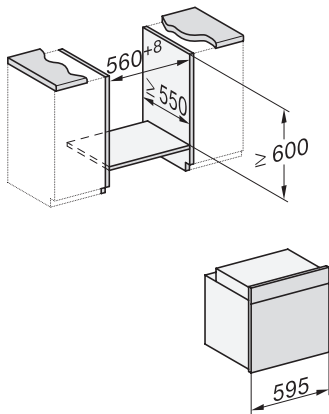

H 2766 B

Oven

in an elegant black design with networking, PerfectClean and FlexiClip runners.

installation H7000 XL, installation drawing, GB, AU

1) Netzanschlussleitung, L=1500 mm, 2) In diesem Bereich kein Anschluss, 3) Lüftungsausschnitt min. 150 cm²

side view H7000 XL, installation drawings, GB, AU

22 mm – glass, 23.3 mm – metal

built-in H7000 XL, installation drawing

Installation H7000 XL underframe, installation drawings

If the oven is to be installed under a hob, follow the instructions for installing the hob and the height of the hob.

side view H7000 XL build-under, installation drawing, GB, AU

22 mm – glass, 23.3 mm – metal

H7x65BP, H7145BM, H7165B, H7365B, H2756B, H2765B/BP, DGC7151, DGC7351 installation drawings

1) 474 mm, 2) 360 mm, 3) 43 mm, 4) 22,5 mm, 5) 32,5 mm