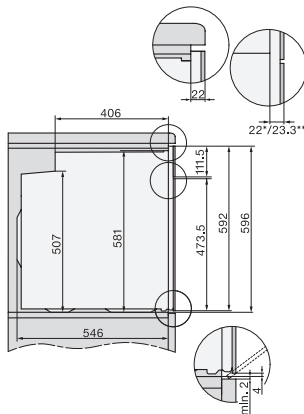

595

Niche depth in mm

550

Weight in kg

42.0

Total rated load in kW

3.50

Length of supply lead in m

H 2766 B

Oven

in an elegant black design with networking, PerfectClean and FlexiClip runners.

installation H7000 XL, installation drawing, GB, AU

1) Netzanschlussleitung, L=1500 mm, 2) In diesem Bereich kein Anschluss, 3) Lüftungsausschnitt min. 150 cm²

side view H7000 XL, installation drawings, GB, AU

22 mm – glass, 23.3 mm – metal

built-in H7000 XL, installation drawing

Installation H7000 XL underframe, installation drawings

If the oven is to be installed under a hob, follow the instructions for installing the hob and the height of the hob.

side view H7000 XL build-under, installation drawing, GB, AU

22 mm – glass, 23.3 mm – metal

H7x65BP, H7145BM, H7165B, H7365B, H2756B, H2765B/BP, DGC7151, DGC7351 installation drawings

1) 474 mm, 2) 360 mm, 3) 43 mm, 4) 22,5 mm, 5) 32,5 mm