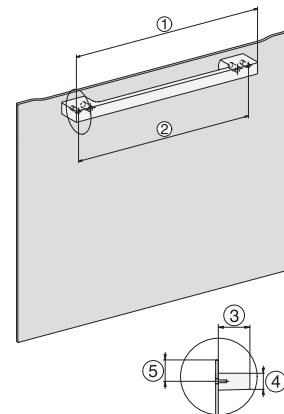

H 2766 B

Oven

in an elegant black design with networking, PerfectClean and FlexiClip runners.

installation H7000 XL, installation drawing, GB, AU

1) Netzanschlussleitung, L=1500 mm, 2) In diesem Bereich kein Anschluss, 3) Lüftungsausschnitt min. 150 cm²

side view H7000 XL, installation drawings, GB, AU

22 mm – glass, 23.3 mm – metal

built-in H7000 XL, installation drawing

Installation H7000 XL underframe, installation drawings

If the oven is to be installed under a hob, follow the instructions for installing the hob and the height of the hob.

side view H7000 XL build-under, installation drawing, GB, AU

22 mm – glass, 23.3 mm – metal

H7x65BP, H7145BM, H7165B, H7365B, H2756B, H2765B/BP, DGC7151, DGC7351 installation drawings

1) 474 mm, 2) 360 mm, 3) 43 mm, 4) 22,5 mm, 5) 32,5 mm