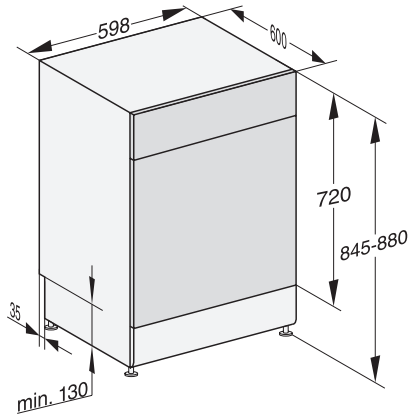

Niche width minimal in mm

600

Niche width max in mm

600

Niche height minimal in mm

845

Niche height maximal in mm

880

Niche depth in mm

600

Appliance width in mm

598

Appliance height in mm

845

Appliance depth in mm

600

Length of water drain hose in m

1.50

Length of supply lead in m

1.80

Accessories included

Voucher for 1 x box of UltraTabs (20 tabs) or 3 boxes (60 tabs in each) at a reduced price

•

G 5132 SC Selection Freestanding dishwashers

G7000, free standing dishwasher, 60cm (installation drawing)