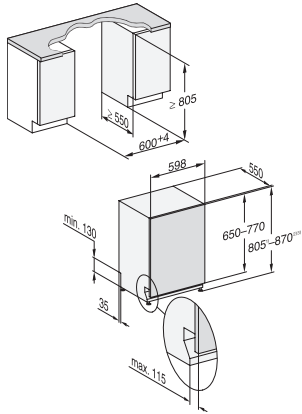

<b>Safety</b>	
Waterproof system	•
<b>Technical data</b>	
Niche width minimal in mm	600
Niche width max in mm	600
Niche height minimal in mm	805
Niche height maximal in mm	870
Niche depth in mm	550
Appliance width in mm	598
Appliance height in mm	805
Appliance depth in mm	550
Depth with door open in cm	116.5
Net weight in kg	44.0
Total rated load in kW	2.00
Voltage in V	230
Fuse rating in A	10
Number of phases	1
Electrical frequency standard	50
Length of water inlet hose in m	1.50
Length of water drain hose in m	1.50
Length of supply lead in m	1.80
Min. front panel weight in kg	4.0
Max. front panel weight in kg	11.0
[can be retrofitted by Service to min.]	8.0
[can be retrofitted by Service to max.]	16.0
<b>Accessories included</b>	
Voucher for 1 x box of UltraTabs (20 tabs) or 3 boxes (60 tabs in each) at a reduced price	•

## G 5162 SCVi Selection

Fully integrated dishwashers

in tried-and-tested Miele quality at an affordable entry-level price.

G7000, fully integrated dishwasher, 60cm (installation drawing)

1) Plinth height 35-155 mm, 2) Plinth height 100-220 mm, 3) Appliance height max. 930 mm with plinth height conversion kit (Mat.-Nr. 6.394.761),