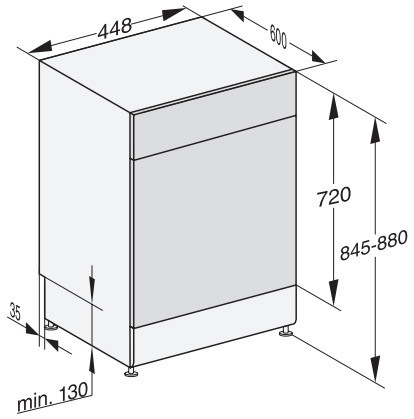

G 5740 SC SL

Freestanding dishwasher, 45 cm
for optimum drying results thanks to AutoOpen drying.

EAN: 4002516610434 / Material number: 12153410 / Old Material Number: 21574016GB

Wash programmes	
QuickPowerWash	•
ECO	•
Automatic	•
Intensive 75 °C	•
Gentle	•
ExtraQuiet 40 dB(A)	•
Appliance care	•
Dishwashing options	
Short	•
IntenseZone	•
Express	•
Extra Clean	•
Extra dry	•
Basket design	
Cutlery loading	MultiFlex tray 45
Basket design	ExtraComfort 45 cm
Safety	
Waterproof system	•
Filter indicator light	•
Safety lock	•
Technical data	
Niche width minimal in mm	450
Niche width max in mm	450
Niche height minimal in mm	845
Niche height maximal in mm	880
Niche depth in mm	600
Appliance width in mm	448
Appliance height in mm	845
Appliance depth in mm	600
Depth with door open in cm	119.5
Net weight in kg	48.4
Total rated load in kW	2.00
Voltage in V	230
Fuse rating in A	10
Number of phases	1
Electrical frequency standard	50
Length of water inlet hose in m	1.50
Length of water drain hose in m	1.50
Length of supply lead in m	1.80
Accessories included	
Voucher for 1 x box of UltraTabs (20 tabs) or 3 boxes (60 tabs in each) at a reduced price	•
Available display languages	
Available display languages via MultiLingua	deutsch, english, français, italiano, nederlands, portuguese, español, türkçe

G 5740 SC SL

Freestanding dishwasher, 45 cm
for optimum drying results thanks to AutoOpen drying.

G7000, free standing dishwasher, 45cm (installation drawing)