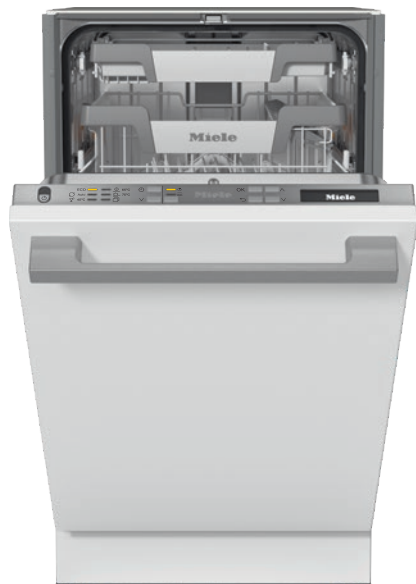

G 5790 SCVi SL

Fully integrated dishwasher, 45 cm
for optimum drying results thanks to AutoOpen drying.

EAN: 4002516610441 / Material number: 12153420 /
Old Material Number: 21579062GB

Wash programmes

QuickPowerWash	•
ECO	•
Automatic	•
Intensive 75 °C	•
Gentle	•
ExtraQuiet 40 dB(A)	•
Appliance care	•

Dishwashing options

Short	•
IntenseZone	•
Express	•
Extra Clean	•
Extra dry	•

Basket design

Cutlery loading	MultiFlex tray 45
Basket design	ExtraComfort 45 cm

Safety

Waterproof system	•
Filter indicator light	•

Technical data

Niche width minimal in mm	450
Niche width max in mm	450
Niche height minimal in mm	805
Niche height maximal in mm	870
Niche depth in mm	550
Appliance width in mm	448
Appliance height in mm	805
Appliance depth in mm	550
Depth with door open in cm	116.5
Net weight in kg	40.8
Total rated load in kW	2.00
Voltage in V	230
Fuse rating in A	10
Number of phases	1
Electrical frequency standard	50
Length of water inlet hose in m	1.50
Length of water drain hose in m	1.50
Length of supply lead in m	1.80
Min. front panel weight in kg	2.0
Max. front panel weight in kg	8.0

Accessories included

Voucher for 1 x box of UltraTabs (20 tabs) or 3 boxes (60 tabs in each) at a reduced price	•

Available display languages

Available display languages via MultiLingua	deutsch, english, français, italiano, nederlands, portugês, español, türkçe