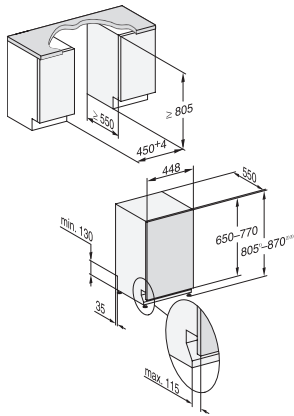

Technical data

Niche width minimal in mm	450
Niche width max in mm	450
Niche height minimal in mm	805
Niche height maximal in mm	870
Niche depth in mm	550
Appliance width in mm	448
Appliance height in mm	805
Appliance depth in mm	550
Depth with door open in cm	116.5
Net weight in kg	40.8
Total rated load in kW	2.00
Voltage in V	230
Fuse rating in A	10
Number of phases	1
Electrical frequency standard	50
Length of water inlet hose in m	1.50
Length of water drain hose in m	1.50
Length of supply lead in m	1.80
Min. front panel weight in kg	2.0
Max. front panel weight in kg	8.0

G 5790 SCVi SL

Fully integrated dishwasher, 45 cm
for optimum drying results thanks to AutoOpen drying.

G7000, fully integrated dishwasher, 45cm (installation drawing)

1) Plinth height 35-155 mm, 2) Plinth height 100-220 mm, 3) Appliance height max. 970 mm with plinth height conversion kit (Mat.-Nr. 6.394.761),

G7000, fully integrated dishwasher, 45cm (installation drawing)