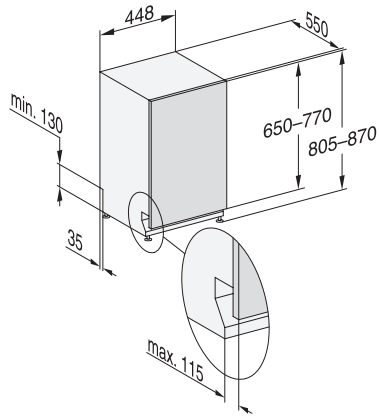

Technical data

Niche width minimal in mm	450
Niche width max in mm	450
Niche height minimal in mm	805
Niche height maximal in mm	870
Niche depth in mm	550
Appliance width in mm	448
Appliance height in mm	805
Appliance depth in mm	550
Depth with door open in cm	116.5
Net weight in kg	40.8
Total rated load in kW	2.00
Voltage in V	230
Fuse rating in A	10
Number of phases	1
Electrical frequency standard	50
Length of water inlet hose in m	1.50
Length of water drain hose in m	1.50
Length of supply lead in m	1.80
Min. front panel weight in kg	2.0
Max. front panel weight in kg	8.0

G 5790 SCVi SL

Fully integrated dishwasher, 45 cm
for optimum drying results thanks to AutoOpen drying.

G7000, fully integrated dishwasher, 45cm (installation drawing)

1) Plinth height 35-155 mm, 2) Plinth height 100-220 mm, 3) Appliance height max. 970 mm with plinth height conversion kit (Mat.-Nr. 6.394.761),

G7000, fully integrated dishwasher, 45cm (installation drawing)