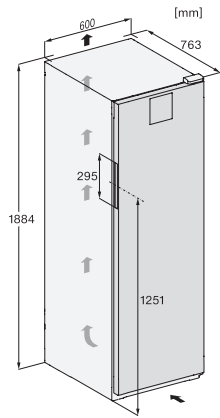

KWT 4584 E

Freestanding wine storage unit

with a temperature zone, ActiveHumidity and door lock.

EAN: 4002516612438 / Material number: 12156930 /  
Old Material Number: 39458451EU1

Weight in kg	73.0
Climate range	SN-T
Wine compartment in l	433
Total usable capacity in l	434
0.75 l Bordeaux bottle capacity (no. of bottles)	229 bottles
Acoustic airborne noise emission class (A-D)	C
Sound emissions in dB(A) re 1 pW	38
Current consumption (mA)	1500
Voltage in V	220-240
Fuse rating in A	10
Number of phases	1
Frequency in Hz	50-60
Length of supply lead in m	2.0

KWT 4584 E  
Freestanding wine storage unit  
with a temperature zone, ActiveHumidity and door lock.

KWT4584E sw, Rioja, installation sketch  
Dimension with wall spacers

KWT4584E sw, Rioja, top view

KWT4584E sw, Rioja, installation

1. View from the front, 2. Mains connection cable, L = 2200 mm