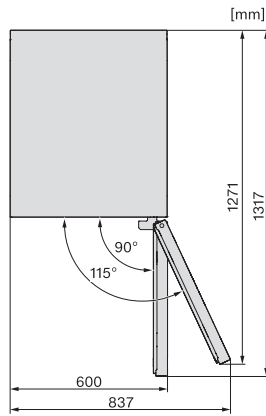

KWT 4584 E

Freestanding wine storage unit

with a temperature zone, ActiveHumidity and door lock.

EAN: 4002516612438 / Material number: 12156930 /  
Old Material Number: 39458451EU1

Weight in kg	73.0
Climate range	SN-T
Wine compartment in l	433
Total usable capacity in l	434
0.75 l Bordeaux bottle capacity (no. of bottles)	229 bottles
Acoustic airborne noise emission class (A-D)	C
Sound emissions in dB(A) re 1 pW	38
Current consumption (mA)	1500
Voltage in V	220-240
Fuse rating in A	10
Number of phases	1
Frequency in Hz	50-60
Length of supply lead in m	2.0

KWT 4584 E  
Freestanding wine storage unit  
with a temperature zone, ActiveHumidity and door lock.

KWT4584E sw, Rioja, installation sketch  
Dimension with wall spacers

KWT4584E sw, Rioja, top view

KWT4584E sw, Rioja, installation

1. View from the front, 2. Mains connection cable, L = 2200 mm