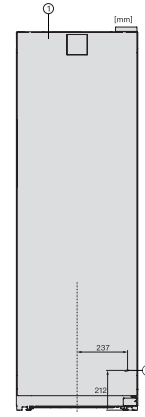

KWT 4584 E

Freestanding wine storage unit

with a temperature zone, ActiveHumidity and door lock.

EAN: 4002516612438 / Material number: 12156930 /  
Old Material Number: 39458451EU1

Weight in kg	73.0
Climate range	SN-T
Wine compartment in l	433
Total usable capacity in l	434
0.75 l Bordeaux bottle capacity (no. of bottles)	229 bottles
Acoustic airborne noise emission class (A-D)	C
Sound emissions in dB(A) re 1 pW	38
Current consumption (mA)	1500
Voltage in V	220-240
Fuse rating in A	10
Number of phases	1
Frequency in Hz	50-60
Length of supply lead in m	2.0

KWT 4584 E  
Freestanding wine storage unit  
with a temperature zone, ActiveHumidity and door lock.

KWT4584E sw, Rioja, installation sketch  
Dimension with wall spacers

KWT4584E sw, Rioja, top view

KWT4584E sw, Rioja, installation

1. View from the front, 2. Mains connection cable, L = 2200 mm