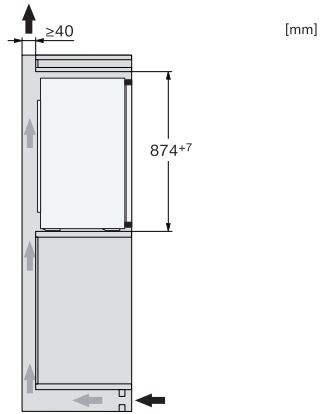

K 7125 E

Built-in refrigerator, 88 cm niche height  
with LED lighting and SuperCool for more convenience.

EAN: 4002516664239 / Material number: 12269690 /  
Old Material Number: 36712505EU1

Sound emissions in dB(A) re 1 pW	35
Current consumption (mA)	700
Voltage in V	220-240
Fuse rating in A	10
Number of phases	1
Frequency in Hz	50
Length of supply lead in m	2.3
<b>Accessories included</b>	
Egg tray	•
Water filter	Nein

## K 7125 E

Built-in refrigerator, 88 cm niche height  
with LED lighting and SuperCool for more convenience.

K7118D, K7128D, K7116E, K7126E, K7117D, K7127D,  
K7115E, K7125E, built-in

\*The declared energy consumption was calculated in a 560 mm deep niche. The appliance is fully functional in a 550 mm niche but the energy consumption will be slightly higher.