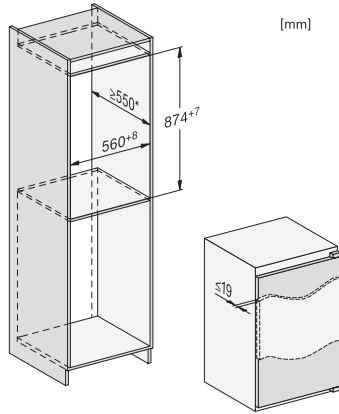

K 7125 E

Built-in refrigerator, 88 cm niche height  
with LED lighting and SuperCool for more convenience.

EAN: 4002516664239 / Material number: 12269690 /  
Old Material Number: 36712505EU1

Sound emissions in dB(A) re 1 pW	35
Current consumption (mA)	700
Voltage in V	220-240
Fuse rating in A	10
Number of phases	1
Frequency in Hz	50
Length of supply lead in m	2.3
<b>Accessories included</b>	
Egg tray	•
Water filter	Nein

## K 7125 E

Built-in refrigerator, 88 cm niche height  
with LED lighting and SuperCool for more convenience.

K7118D, K7128D, K7116E, K7126E, K7117D, K7127D,  
K7115E, K7125E, built-in

\*The declared energy consumption was calculated in a 560 mm deep niche. The appliance is fully functional in a 550 mm niche but the energy consumption will be slightly higher.