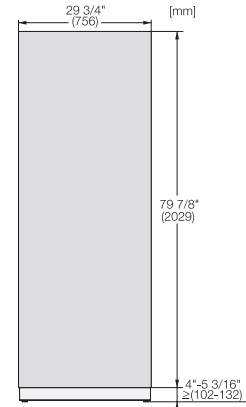

F 2813 Vi MasterCool freezer

For high-end design and technology on a large scale.

EAN: 4002516712664 / Material number: 12366260 /
Old Material Number: 37281300GB

Appliance height in mm	2125
Appliance depth in mm	608
Weight in kg	156.0
Door hinge technology	Fixed door
4* freezer compartment in l	445
Freezer capacity in kg/24 h	23.00
Acoustic airborne noise emission class (A–D)	D
Sound emissions in dB(A) re 1 pW	42
Voltage in V	220-240
Fuse rating in A	10
Number of phases	1
Frequency in Hz	50-60
Length of supply lead in m	3.0
Replacing lamps	Service

F 2813 Vi MasterCool freezer

For high-end design and technology on a large scale.

Side-by-side, MasterCool, without partition wall, with heating mat (Sketch) (with footnote)

1) Heating mat KSK 2001 (EU, AUS, CN) or KSK 2002 (US, CA, MX, BR)

F2812Vi, F2813Vi, F2802Vi, F2811Vi, F2801Vi, MasterCool, inner space, installation drawings

KFP3005ed/cs, KFP3004ed/cs, Front panel, Front dimensions, MasterCool II, installation drawings

Sideview, MasterCool, Sketch

Opening angle 90°/115°, right side stop, MasterCool (Sketch) with footnote

A) Appliance door, F 2411 Vi: 525 mm (20 2/3 inch);, F 2412 Vi, F 2412 SF, F 2413 Vi, F 2472 Vi, F 2472 SF: 525 mm (20 2/3 inch);, F 2671 Vi: 677 mm (26 2/3 inch);, F 2672 Vi, F 2672 SF: 677 mm (26 2/3 inch);, F 2812 SF, F 2812 Vi, F 2813 Vi: 829 mm (32 2/3 inch);, F 2912 Vi, F 2912 SF: 982 mm (38 2/3 inch);, B) Furniture front (max. 38 mm) (1 1/2 inch), C) Door handle, D) Distance from the door to the wall (without furniture front and door handle):, F 2411 Vi: 237 mm (9 1/3 inch);, F 2412 Vi, F 2412 SF, F 2472 Vi, F 2472 SF: 237 mm (9 1/3 inch);, F 2672 Vi, F 2672 SF: 296 mm (11 2/3 inch);, F 2811 Vi: 363 mm (14 1/3 inch);, F 2812 SF, F 2812 Vi: 363 mm (14 1/3 inch);, F 2912 Vi, F 2912 SF: 428 mm (16 7/8 inch);, E) ONLY valid for SF versions: A + 25 mm (1 inch)