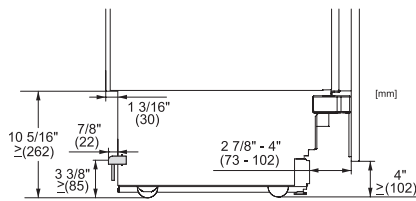

F 2813 Vi MasterCool freezer

For high-end design and technology on a large scale.

EAN: 4002516712664 / Material number: 12366260 /
Old Material Number: 37281300GB

Appliance height in mm	2125
Appliance depth in mm	608
Weight in kg	156.0
Door hinge technology	Fixed door
4* freezer compartment in l	445
Freezer capacity in kg/24 h	23.00
Acoustic airborne noise emission class (A–D)	D
Sound emissions in dB(A) re 1 pW	42
Voltage in V	220-240
Fuse rating in A	10
Number of phases	1
Frequency in Hz	50-60
Length of supply lead in m	3.0
Replacing lamps	Service

F2812Vi, F2813Vi, F2802Vi, F2811Vi, F2801Vi, MasterCool, inner space, installation drawings

KFP3005ed/cs, KFP3004ed/cs, Front panel, Front dimensions, MasterCool II, installation drawings

Sideview, MasterCool, Sketch

1. View from the front, 2. Mains Connection cable, L = 3000 mm (118 inch), 3. Water inlet position, L = 2000 mm (not for KON USA), 4. No water/ELT connections permitted in this area

F 2813 Vi
 MasterCool freezer
 For high-end design and technology on a large scale.

Opening angle 90°/115°, right side stop, MasterCool (Sketch) with footnote

A) Appliance door, F 2411 Vi: 525 mm (20 2/3 inch);, F 2412 Vi, F 2412 SF, F 2413 Vi, F 2472 Vi, F 2472 SF: 525 mm (20 2/3 inch);, F 2671 Vi: 677 mm (26 2/3 inch);, F 2672 Vi, F 2672 SF: 677 mm (26 2/3 inch);, F 2812 SF, F 2812 Vi, F 2813 Vi: 829 mm (32 2/3 inch);, F 2912 Vi, F 2912 SF: 982 mm (38 2/3 inch);, B) Furniture front (max. 38 mm) (1 1/2 inch), C) Door handle, D) Distance from the door to the wall (without furniture front and door handle):, F 2411 Vi: 237 mm (9 1/3 inch);, F 2412 Vi, F 2412 SF, F 2472 Vi, F 2472 SF: 237 mm (9 1/3 inch);, F 2672 Vi, F 2672 SF: 296 mm (11 2/3 inch);, F 2811 Vi: 363 mm (14 1/3 inch);, F 2812 SF, F 2812 Vi: 363 mm (14 1/3 inch);, F 2912 Vi, F 2912 SF: 428 mm (16 7/8 inch);, E) ONLY valid for SF versions: A + 25 mm (1 inch)