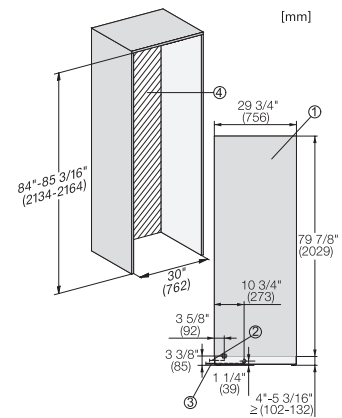

F2812Vi, F2813Vi, F2802Vi, F2811Vi, F2801Vi, MasterCool, inner space, installation drawings

KFP3005ed/cs, KFP3004ed/cs, Front panel, Front dimensions, MasterCool II, installation drawings

Sideview, MasterCool, Sketch

Side-by-Side, MasterCool, footnote, installation drawings

1. KSK 2001/2002, 2. Device A, 3. Device B, A = niche device A, B = niche device B

F2802Vi, F2812Vi, F2813Vi, F2812SF, F2801Vi, F2811Vi, F2811SF, installation, MasterCool, installation drawings

1. View from the front, 2. Mains Connection cable, L = 3000 mm (118 inch), 3. Water inlet position, L = 2000 mm (not for KON USA), 4. No water/ELT connections permitted in this area

F 2813 Vi
 MasterCool freezer
 For high-end design and technology on a large scale.

Opening angle 90°/115°, right side stop, MasterCool (Sketch) with footnote

A) Appliance door, F 2411 Vi: 525 mm (20 2/3 inch);, F 2412 Vi, F 2412 SF, F 2413 Vi, F 2472 Vi, F 2472 SF: 525 mm (20 2/3 inch);, F 2671 Vi: 677 mm (26 2/3 inch);, F 2672 Vi, F 2672 SF: 677 mm (26 2/3 inch);, F 2812 SF, F 2812 Vi, F 2813 Vi: 829 mm (32 2/3 inch);, F 2912 Vi, F 2912 SF: 982 mm (38 2/3 inch);, B) Furniture front (max. 38 mm) (1 1/2 inch), C) Door handle, D) Distance from the door to the wall (without furniture front and door handle):, F 2411 Vi: 237 mm (9 1/3 inch);, F 2412 Vi, F 2412 SF, F 2472 Vi, F 2472 SF: 237 mm (9 1/3 inch);, F 2672 Vi, F 2672 SF: 296 mm (11 2/3 inch);, F 2811 Vi: 363 mm (14 1/3 inch);, F 2812 SF, F 2812 Vi: 363 mm (14 1/3 inch);, F 2912 Vi, F 2912 SF: 428 mm (16 7/8 inch);, E) ONLY valid for SF versions: A + 25 mm (1 inch)