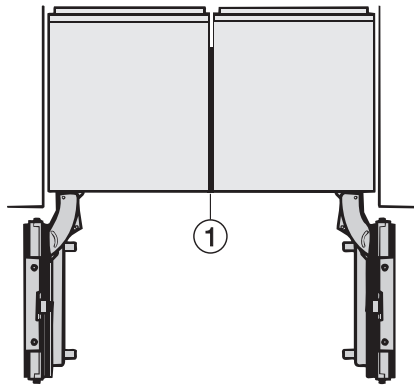

F 2813 Vi MasterCool freezer

For high-end design and technology on a large scale.

EAN: 4002516712664 / Material number: 12366260 /
Old Material Number: 37281300GB

Appliance height in mm	2125
Appliance depth in mm	608
Weight in kg	156.0
Door hinge technology	Fixed door
4* freezer compartment in l	445
Freezer capacity in kg/24 h	23.00
Acoustic airborne noise emission class (A–D)	D
Sound emissions in dB(A) re 1 pW	42
Voltage in V	220-240
Fuse rating in A	10
Number of phases	1
Frequency in Hz	50-60
Length of supply lead in m	3.0
Replacing lamps	Service

F 2813 Vi MasterCool freezer

For high-end design and technology on a large scale.

Side-by-side, MasterCool, without partition wall, with heating mat (Sketch) (with footnote)

1) Heating mat KSK 2001 (EU, AUS, CN) or KSK 2002 (US, CA, MX, BR)

1. View from the front, 2. Mains Connection cable, L = 3000 mm (118 inch), 3. Water inlet position, L = 2000 mm (not for KON USA), 4. No water/ELT connections permitted in this area

F 2813 Vi
 MasterCool freezer
 For high-end design and technology on a large scale.

Opening angle 90°/115°, right side stop, MasterCool (Sketch) with footnote

A) Appliance door, F 2411 Vi: 525 mm (20 2/3 inch);, F 2412 Vi, F 2412 SF, F 2413 Vi, F 2472 Vi, F 2472 SF: 525 mm (20 2/3 inch);, F 2671 Vi: 677 mm (26 2/3 inch);, F 2672 Vi, F 2672 SF: 677 mm (26 2/3 inch);, F 2812 SF, F 2812 Vi, F 2813 Vi: 829 mm (32 2/3 inch);, F 2912 Vi, F 2912 SF: 982 mm (38 2/3 inch);, B) Furniture front (max. 38 mm) (1 1/2 inch), C) Door handle, D) Distance from the door to the wall (without furniture front and door handle):, F 2411 Vi: 237 mm (9 1/3 inch);, F 2412 Vi, F 2412 SF, F 2472 Vi, F 2472 SF: 237 mm (9 1/3 inch);, F 2672 Vi, F 2672 SF: 296 mm (11 2/3 inch);, F 2811 Vi: 363 mm (14 1/3 inch);, F 2812 SF, F 2812 Vi: 363 mm (14 1/3 inch);, F 2912 Vi, F 2912 SF: 428 mm (16 7/8 inch);, E) ONLY valid for SF versions: A + 25 mm (1 inch)