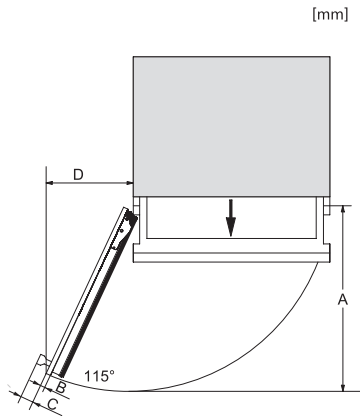

Side-by-Side, MasterCool, footnote, installation drawings

1. KSK 2001/2002, 2. Device A, 3. Device B, A = niche device A, B = niche device B

F2802Vi, F2812Vi, F2813Vi, F2812SF, F2801Vi, F2811Vi, F2811SF, installation, MasterCool, installation drawings

1. View from the front, 2. Mains Connection cable, L = 3000 mm (118 inch), 3. Water inlet position, L = 2000 mm (not for KON USA), 4. No water/ELT connections permitted in this area

F 2813 Vi
 MasterCool freezer
 For high-end design and technology on a large scale.

Opening angle 90°/115°, right side stop, MasterCool (Sketch) with footnote

A) Appliance door, F 2411 Vi: 525 mm (20 2/3 inch);, F 2412 Vi, F 2412 SF, F 2413 Vi, F 2472 Vi, F 2472 SF: 525 mm (20 2/3 inch);, F 2671 Vi: 677 mm (26 2/3 inch);, F 2672 Vi, F 2672 SF: 677 mm (26 2/3 inch);, F 2812 SF, F 2812 Vi, F 2813 Vi: 829 mm (32 2/3 inch);, F 2912 Vi, F 2912 SF: 982 mm (38 2/3 inch);, B) Furniture front (max. 38 mm) (1 1/2 inch), C) Door handle, D) Distance from the door to the wall (without furniture front and door handle):, F 2411 Vi: 237 mm (9 1/3 inch);, F 2412 Vi, F 2412 SF, F 2472 Vi, F 2472 SF: 237 mm (9 1/3 inch);, F 2672 Vi, F 2672 SF: 296 mm (11 2/3 inch);, F 2811 Vi: 363 mm (14 1/3 inch);, F 2812 SF, F 2812 Vi: 363 mm (14 1/3 inch);, F 2912 Vi, F 2912 SF: 428 mm (16 7/8 inch);, E) ONLY valid for SF versions: A + 25 mm (1 inch)