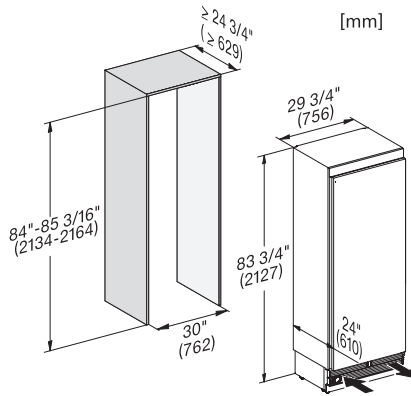

F 2813 Vi MasterCool freezer

For high-end design and technology on a large scale.

EAN: 4002516712664 / Material number: 12366260 /
Old Material Number: 37281300GB

Appliance height in mm	2125
Appliance depth in mm	608
Weight in kg	156.0
Door hinge technology	Fixed door
4* freezer compartment in l	445
Freezer capacity in kg/24 h	23.00
Acoustic airborne noise emission class (A–D)	D
Sound emissions in dB(A) re 1 pW	42
Voltage in V	220-240
Fuse rating in A	10
Number of phases	1
Frequency in Hz	50-60
Length of supply lead in m	3.0
Replacing lamps	Service

F 2813 Vi MasterCool freezer

For high-end design and technology on a large scale.

Side-by-side, MasterCool, without partition wall, with heating mat (Sketch) (with footnote)

1) Heating mat KSK 2001 (EU, AUS, CN) or KSK 2002 (US, CA, MX, BR)

1. View from the front, 2. Mains Connection cable, L = 3000 mm (118 inch), 3. Water inlet position, L = 2000 mm (not for KON USA), 4. No water/ELT connections permitted in this area

F 2813 Vi
 MasterCool freezer
 For high-end design and technology on a large scale.

Opening angle 90°/115°, right side stop, MasterCool (Sketch) with footnote

A) Appliance door, F 2411 Vi: 525 mm (20 2/3 inch);, F 2412 Vi, F 2412 SF, F 2413 Vi, F 2472 Vi, F 2472 SF: 525 mm (20 2/3 inch);, F 2671 Vi: 677 mm (26 2/3 inch);, F 2672 Vi, F 2672 SF: 677 mm (26 2/3 inch);, F 2812 SF, F 2812 Vi, F 2813 Vi: 829 mm (32 2/3 inch);, F 2912 Vi, F 2912 SF: 982 mm (38 2/3 inch);, B) Furniture front (max. 38 mm) (1 1/2 inch), C) Door handle, D) Distance from the door to the wall (without furniture front and door handle):, F 2411 Vi: 237 mm (9 1/3 inch);, F 2412 Vi, F 2412 SF, F 2472 Vi, F 2472 SF: 237 mm (9 1/3 inch);, F 2672 Vi, F 2672 SF: 296 mm (11 2/3 inch);, F 2811 Vi: 363 mm (14 1/3 inch);, F 2812 SF, F 2812 Vi: 363 mm (14 1/3 inch);, F 2912 Vi, F 2912 SF: 428 mm (16 7/8 inch);, E) ONLY valid for SF versions: A + 25 mm (1 inch)