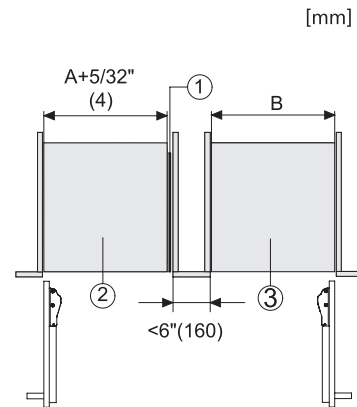

F 2813 Vi MasterCool freezer

For high-end design and technology on a large scale.

Side-by-side, MasterCool, without partition wall, with heating mat (Sketch) (with footnote)

1) Heating mat KSK 2001 (EU, AUS, CN) or KSK 2002 (US, CA, MX, BR)

F2812Vi, F2813Vi, F2802Vi, F2811Vi, F2801Vi, MasterCool, inner space, installation drawings

KFP3005ed/cs, KFP3004ed/cs, Front panel, Front dimensions, MasterCool II, installation drawings

Sideview, MasterCool, Sketch

1. View from the front, 2. Mains Connection cable, L = 3000 mm (118 inch), 3. Water inlet position, L = 2000 mm (not for KON USA), 4. No water/ELT connections permitted in this area

F 2813 Vi
 MasterCool freezer
 For high-end design and technology on a large scale.

Opening angle 90°/115°, right side stop, MasterCool (Sketch) with footnote

A) Appliance door, F 2411 Vi: 525 mm (20 2/3 inch);, F 2412 Vi, F 2412 SF, F 2413 Vi, F 2472 Vi, F 2472 SF: 525 mm (20 2/3 inch);, F 2671 Vi: 677 mm (26 2/3 inch);, F 2672 Vi, F 2672 SF: 677 mm (26 2/3 inch);, F 2812 SF, F 2812 Vi, F 2813 Vi: 829 mm (32 2/3 inch);, F 2912 Vi, F 2912 SF: 982 mm (38 2/3 inch);, B) Furniture front (max. 38 mm) (1 1/2 inch), C) Door handle, D) Distance from the door to the wall (without furniture front and door handle):, F 2411 Vi: 237 mm (9 1/3 inch);, F 2412 Vi, F 2412 SF, F 2472 Vi, F 2472 SF: 237 mm (9 1/3 inch);, F 2672 Vi, F 2672 SF: 296 mm (11 2/3 inch);, F 2811 Vi: 363 mm (14 1/3 inch);, F 2812 SF, F 2812 Vi: 363 mm (14 1/3 inch);, F 2912 Vi, F 2912 SF: 428 mm (16 7/8 inch);, E) ONLY valid for SF versions: A + 25 mm (1 inch)