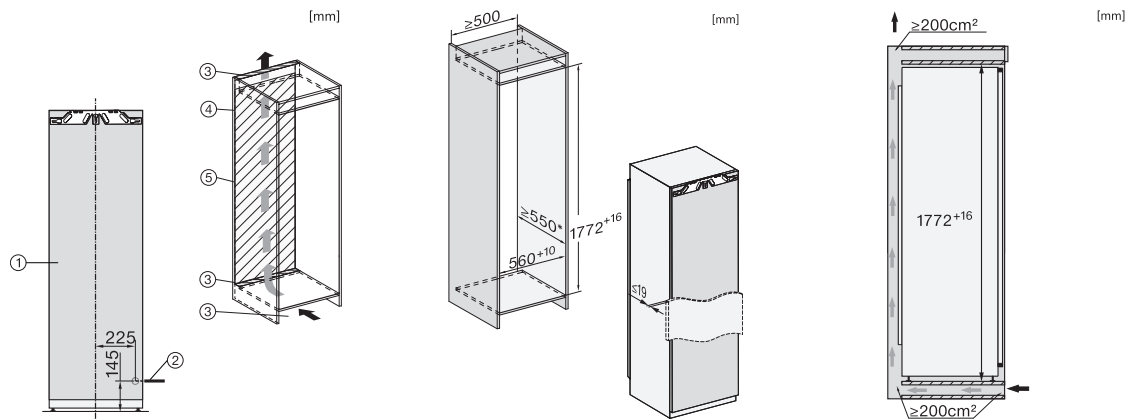

## FNS 7740 D

Built-in freezer, 178 cm niche height  
with NoFrost and 8 freezer drawers for max. convenience.

EAN: 4002516721840 / Material number: 12387660 /  
Old Material Number: 37774040GB

Max. door front weight – refrigerator, in kg	26
Climate range	SN-T
4* freezer compartment in l	213
Total usable capacity in l	213
Storage time in case of fault in h	9
Freezer capacity in kg/24 h	12.00
Acoustic airborne noise emission class (A–D)	B
Sound emissions in dB(A) re 1 pW	33
Current consumption (mA)	1300
Voltage in V	220-240
Fuse rating in A	13
Number of phases	1
Frequency in Hz	50-60
Length of supply lead in m	2.2
Replacing lamps	Service
<b>Accessories included</b>	
Water filter	Nein
Ice cube tray	•

## FNS 7740 D

Built-in freezer, 178 cm niche height  
with NoFrost and 8 freezer drawers for max. convenience.

K7733E, K7763E, K7732E, K7734F, K7764E, K7743E, K7744E, K7773D, K7774D

1. View from the front, 2. Mains connection cable, L = 2200 mm, 3. Ventilation cut-out min. 200 cm<sup>2</sup>, 4. Ventilation, 5. No connections permitted in this area

K7733E, K7763E, K7732D, K7732E, K7734F, K7764E, K7743E, K7744E, K7773D, K7774D, built-in

\*The declared energy consumption was calculated in a 560 mm deep niche. The appliance is fully functional in a 550 mm niche but the energy consumption will be slightly higher.