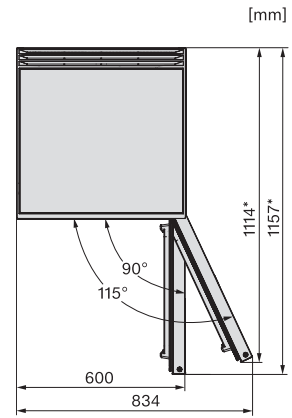

K 4003 D

Freestanding refrigerator with DailyFresh, LED lighting and FlexiBoard for convenient freshness.

K4003D ws, K4002D ws, F4001D ws, F4001C ws, FN4002D ws, installation sketch

*To achieve the declared energy consumption, the spacers supplied with the unit must be used. This increases the depth of the unit by approx. 35 mm. The unit is fully functional without the use of the spacers, but has a slightly higher energy consumption.

K4003D ws, K4002D ws, F4001D ws, F4001C ws, FN4002D ws, installation

1. View from the front, 2. Mains connection cable, L = 2200 mm

K4003D ws, K4002D ws, F4001D ws, F4001C ws, FN4002D ws, top view

*To achieve the declared energy consumption, the spacers supplied with the unit must be used. This increases the depth of the unit by approx. 35 mm. The unit is fully functional without the use of the spacers, but has a slightly higher energy consumption.