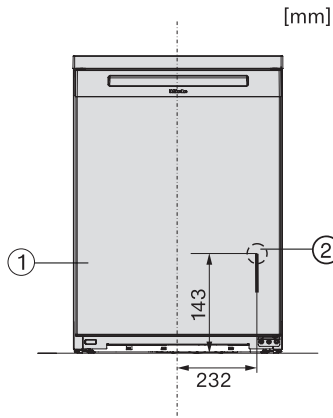

K 4003 D

Freestanding refrigerator
with DailyFresh, LED lighting and FlexiBoard for convenient freshness.

EAN: 4002516722311 / Material number: 12389240 /
Old Material Number: 36400344GB

Door hinge technology	Fixed door
Climate range	SN-T
Refrigerator compartment in l	141
Total usable capacity in l	141
Acoustic airborne noise emission class (A-D)	B
Sound emissions in dB(A) re 1 pW	34
Current consumption (mA)	1200
Voltage in V	220-240
Fuse rating in A	13
Number of phases	1
Frequency in Hz	50
Length of supply lead in m	2.0
Replacing lamps	Service
Accessories included	
Egg tray	•
Water filter	Nein

K4003D ws, K4002D ws, F4001D ws, F4001C ws, FN4002D ws, installation

1. View from the front, 2. Mains connection cable, L = 2200 mm

K4003D ws, K4002D ws, F4001D ws, F4001C ws, FN4002D ws, top view

*To achieve the declared energy consumption, the spacers supplied with the unit must be used. This increases the depth of the unit by approx. 35 mm. The unit is fully functional without the use of the spacers, but has a slightly higher energy consumption.