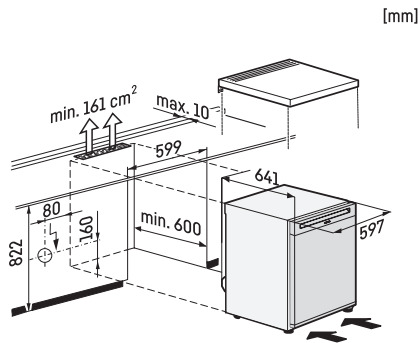

K 4003 D

Freestanding refrigerator with DailyFresh, LED lighting and FlexiBoard for convenient freshness.

K4003D ws, K4002D ws, F4001D ws, F4001C ws, FN4002D ws, installation sketch

*To achieve the declared energy consumption, the spacers supplied with the unit must be used. This increases the depth of the unit by approx. 35 mm. The unit is fully functional without the use of the spacers, but has a slightly higher energy consumption.

K4003D ws, K4002D ws, F4001D ws, F4001C ws, FN4002D ws, installation

1. View from the front, 2. Mains connection cable, L = 2200 mm

K4003D ws, K4002D ws, F4001D ws, F4001C ws, FN4002D ws, top view

*To achieve the declared energy consumption, the spacers supplied with the unit must be used. This increases the depth of the unit by approx. 35 mm. The unit is fully functional without the use of the spacers, but has a slightly higher energy consumption.