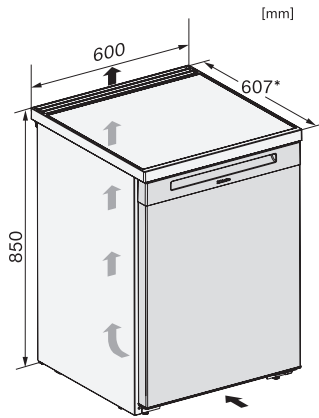

K 4003 D

Freestanding refrigerator with DailyFresh, LED lighting and FlexiBoard for convenient freshness.

K4003D ws, K4002D ws, F4001D ws, F4001C ws, FN4002D ws, installation sketch

*To achieve the declared energy consumption, the spacers supplied with the unit must be used. This increases the depth of the unit by approx. 35 mm. The unit is fully functional without the use of the spacers, but has a slightly higher energy consumption.