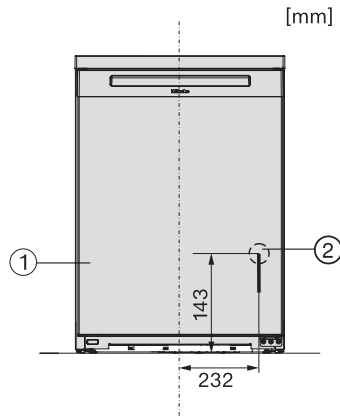

K4003D ws, K4002D ws, F4001D ws, F4001C ws, FN4002D ws, installation

1. View from the front, 2. Mains connection cable, L = 2200 mm

K4003D ws, K4002D ws, F4001D ws, F4001C ws, FN4002D ws, top view

\*To achieve the declared energy consumption, the spacers supplied with the unit must be used. This increases the depth of the unit by approx. 35 mm. The unit is fully functional without the use of the spacers, but has a slightly higher energy consumption.