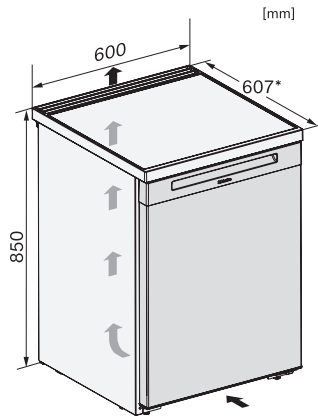

F 4001 D

Freestanding freezer

with ComfortFrost, SuperFreeze and VarioRoom for flexible and secure storage.

K4003D ws, K4002D ws, F4001D ws, F4001C ws, FN4002D ws, installation sketch

*To achieve the declared energy consumption, the spacers supplied with the unit must be used. This increases the depth of the unit by approx. 35 mm. The unit is fully functional without the use of the spacers, but has a slightly higher energy consumption.