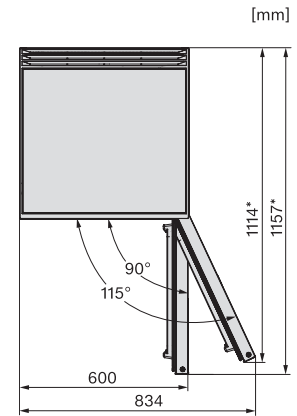

K4003D ws, K4002D ws, F4001D ws, F4001C ws, FN4002D ws, installation

1. View from the front, 2. Mains connection cable, L = 2200 mm

K4003D ws, K4002D ws, F4001D ws, F4001C ws, FN4002D ws, top view

\*To achieve the declared energy consumption, the spacers supplied with the unit must be used. This increases the depth of the unit by approx. 35 mm. The unit is fully functional without the use of the spacers, but has a slightly higher energy consumption.