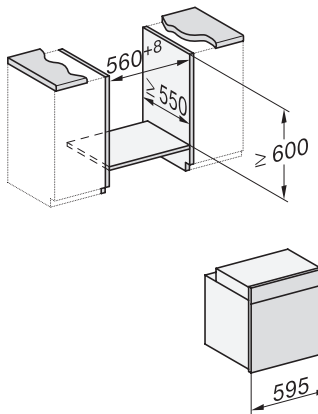

H 2455 BP ACTIVE

Oven

modern design with timer and pyrolytic cleaning at a great entry level price.

EAN: 4002516770466 / Material number: 12408780 /
Old Material Number: 22245505GB

Door hinge	Bottom
No. of shelf levels	5
Numbered shelf levels	•
Oven light	1 halogen spot
Plug type	3 pole without plug
Niche width min. in mm	560
Niche width max. in mm	568
Niche height min. in mm	590
Niche height max. in mm	595
Niche depth in mm	550
Weight in kg	47.0
Total rated load in kW	3.60
Length of supply lead in m	1.50
Voltage in V	220-240
Frequency in Hz	50
Fuse rating in A	16
Number of phases	1
Replacing lamps	Customer
Accessories included	
Universal tray with PerfectClean HUBB 71	1
Baking and roasting rack without PerfectClean	1
Removable side runners (pair)	1

H 2455 BP ACTIVE

Oven

modern design with timer and pyrolytic cleaning at a great entry level price.

installation H7000 XL, installation drawing, GB, AU

1) Netzanschlussleitung, L=1500 mm, 2) In diesem Bereich kein Anschluss, 3) Lüftungsausschnitt min. 150 cm²

side view H7000 XL, installation drawings, GB, AU

22 mm – glass, 23.3 mm – metal

built-in H7000 XL, installation drawing

Installation H7000 XL underframe, installation drawings

If the oven is to be installed under a hob, follow the instructions for installing the hob and the height of the hob.

side view H7000 XL build-under, installation drawing, GB, AU

22 mm – glass, 23.3 mm – metal

H2465B, H2465BP, H2466B, H2466BP, H2467B, H2467BP, H2468B, H2468BP, H2469B, H2469BP installation drawings

EU, 1) 399,6 mm, 2) 360 mm, 3) 45 mm, 4) 31,8 mm, 5) 32,5 mm, , EX, 1) 399.6 mm, 2) 360 mm, 3) 45 mm , 4) 31.8 mm, 5) 32.5 mm