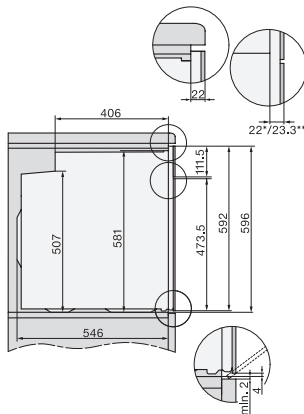

H 2455 BP ACTIVE

Oven

modern design with timer and pyrolytic cleaning at a great entry level price.

EAN: 4002516770466 / Material number: 12408780 /
Old Material Number: 22245505GB

Door hinge	Bottom
No. of shelf levels	5
Numbered shelf levels	•
Oven light	1 halogen spot
Plug type	3 pole without plug
Niche width min. in mm	560
Niche width max. in mm	568
Niche height min. in mm	590
Niche height max. in mm	595
Niche depth in mm	550
Weight in kg	47.0
Total rated load in kW	3.60
Length of supply lead in m	1.50
Voltage in V	220-240
Frequency in Hz	50
Fuse rating in A	16
Number of phases	1
Replacing lamps	Customer
Accessories included	
Universal tray with PerfectClean HUBB 71	1
Baking and roasting rack without PerfectClean	1
Removable side runners (pair)	1

H 2455 BP ACTIVE

Oven

modern design with timer and pyrolytic cleaning at a great entry level price.

installation H7000 XL, installation drawing, GB, AU

1) Netzanschlussleitung, L=1500 mm, 2) In diesem Bereich kein Anschluss, 3) Lüftungsausschnitt min. 150 cm²

side view H7000 XL, installation drawings, GB, AU

22 mm – glass, 23.3 mm – metal

built-in H7000 XL, installation drawing

Installation H7000 XL underframe, installation drawings

If the oven is to be installed under a hob, follow the instructions for installing the hob and the height of the hob.

side view H7000 XL build-under, installation drawing, GB, AU

22 mm – glass, 23.3 mm – metal

H2465B, H2465BP, H2466B, H2466BP, H2467B, H2467BP, H2468B, H2468BP, H2469B, H2469BP installation drawings

EU, 1) 399,6 mm, 2) 360 mm, 3) 45 mm, 4) 31,8 mm, 5) 32,5 mm, , EX, 1) 399.6 mm, 2) 360 mm, 3) 45 mm , 4) 31.8 mm, 5) 32.5 mm