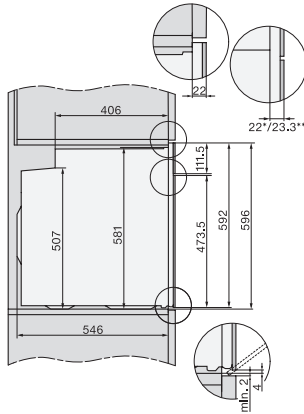

H 2455 BP ACTIVE

Oven

modern design with timer and pyrolytic cleaning at a great entry level price.

EAN: 4002516770466 / Material number: 12408780 /
Old Material Number: 22245505GB

Door hinge	Bottom
No. of shelf levels	5
Numbered shelf levels	•
Oven light	1 halogen spot
Plug type	3 pole without plug
Niche width min. in mm	560
Niche width max. in mm	568
Niche height min. in mm	590
Niche height max. in mm	595
Niche depth in mm	550
Weight in kg	47.0
Total rated load in kW	3.60
Length of supply lead in m	1.50
Voltage in V	220-240
Frequency in Hz	50
Fuse rating in A	16
Number of phases	1
Replacing lamps	Customer
Accessories included	
Universal tray with PerfectClean HUBB 71	1
Baking and roasting rack without PerfectClean	1
Removable side runners (pair)	1

H 2455 BP ACTIVE

Oven

modern design with timer and pyrolytic cleaning at a great entry level price.

installation H7000 XL, installation drawing, GB, AU

1) Netzanschlussleitung, L=1500 mm, 2) In diesem Bereich kein Anschluss, 3) Lüftungsausschnitt min. 150 cm²

side view H7000 XL, installation drawings, GB, AU

22 mm – glass, 23.3 mm – metal

built-in H7000 XL, installation drawing

Installation H7000 XL underframe, installation drawings

If the oven is to be installed under a hob, follow the instructions for installing the hob and the height of the hob.

side view H7000 XL build-under, installation drawing, GB, AU

22 mm – glass, 23.3 mm – metal

H2465B, H2465BP, H2466B, H2466BP, H2467B, H2467BP, H2468B, H2468BP, H2469B, H2469BP installation drawings

EU, 1) 399,6 mm, 2) 360 mm, 3) 45 mm, 4) 31,8 mm, 5) 32,5 mm, , EX, 1) 399.6 mm, 2) 360 mm, 3) 45 mm , 4) 31.8 mm, 5) 32.5 mm