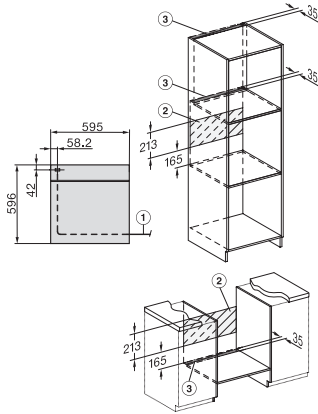

H 2455 BP ACTIVE

Oven

modern design with timer and pyrolytic cleaning at a great entry level price.

EAN: 4002516770466 / Material number: 12408780 /
Old Material Number: 22245505GB

Door hinge	Bottom
No. of shelf levels	5
Numbered shelf levels	•
Oven light	1 halogen spot
Plug type	3 pole without plug
Niche width min. in mm	560
Niche width max. in mm	568
Niche height min. in mm	590
Niche height max. in mm	595
Niche depth in mm	550
Weight in kg	47.0
Total rated load in kW	3.60
Length of supply lead in m	1.50
Voltage in V	220-240
Frequency in Hz	50
Fuse rating in A	16
Number of phases	1
Replacing lamps	Customer
Accessories included	
Universal tray with PerfectClean HUBB 71	1
Baking and roasting rack without PerfectClean	1
Removable side runners (pair)	1

H 2455 BP ACTIVE

Oven

modern design with timer and pyrolytic cleaning at a great entry level price.

installation H7000 XL, installation drawing, GB, AU

1) Netzanschlussleitung, L=1500 mm, 2) In diesem Bereich kein Anschluss, 3) Lüftungsausschnitt min. 150 cm²

side view H7000 XL, installation drawings, GB, AU

22 mm – glass, 23.3 mm – metal

built-in H7000 XL, installation drawing

Installation H7000 XL underframe, installation drawings

If the oven is to be installed under a hob, follow the instructions for installing the hob and the height of the hob.

side view H7000 XL build-under, installation drawing, GB, AU

22 mm – glass, 23.3 mm – metal

H2465B, H2465BP, H2466B, H2466BP, H2467B, H2467BP, H2468B, H2468BP, H2469B, H2469BP installation drawings

EU, 1) 399,6 mm, 2) 360 mm, 3) 45 mm, 4) 31,8 mm, 5) 32,5 mm, , EX, 1) 399.6 mm, 2) 360 mm, 3) 45 mm , 4) 31.8 mm, 5) 32.5 mm