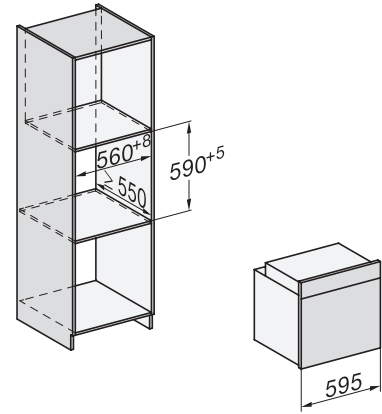

H 2455 BP ACTIVE

Oven

modern design with timer and pyrolytic cleaning at a great entry level price.

installation H7000 XL, installation drawing, GB, AU

1) Netzanschlussleitung, L=1500 mm, 2) In diesem Bereich kein Anschluss, 3) Lüftungsausschnitt min. 150 cm²

side view H7000 XL, installation drawings, GB, AU

22 mm – glass, 23.3 mm – metal

built-in H7000 XL, installation drawing

Installation H7000 XL underframe, installation drawings

If the oven is to be installed under a hob, follow the instructions for installing the hob and the height of the hob.

side view H7000 XL build-under, installation drawing, GB, AU

22 mm – glass, 23.3 mm – metal

H2465B, H2465BP, H2466B, H2466BP, H2467B, H2467BP, H2468B, H2468BP, H2469B, H2469BP installation drawings

EU, 1) 399,6 mm, 2) 360 mm, 3) 45 mm, 4) 31,8 mm, 5) 32,5 mm, , EX, 1) 399.6 mm, 2) 360 mm, 3) 45 mm , 4) 31.8 mm, 5) 32.5 mm