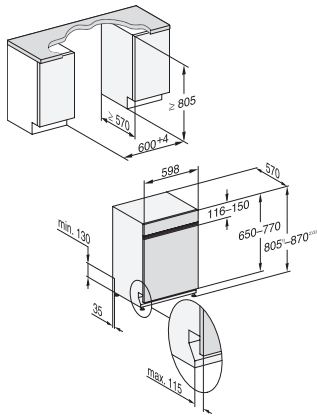

G 7210 SCi  
Semi-integrated dishwasher

EAN: 4002516738381 / Material number: 12423790 / Old Material Number: 21721057GB

BrilliantGlassCare	•
<b>Wash programmes</b>	
QuickPowerWash	•
ECO	•
Automatic	•
ComfortWash 45 °C	•
Intensive 75 °C	•
PowerWash	•
ComfortWash+ 55 °C	•
Gentle	•
ExtraQuiet 39 dB(A)	•
Appliance care	•
Rinse out salt	•
<b>Dishwashing options</b>	
BottleClean	•
Quick	•
IntenseZone	•
Extra Clean	•
Extra dry	•
<b>Basket design</b>	
Cutlery loading	3D MultiFlex tray
FlexCare glass holder	2
FlexCare cup rack	1
Basket design	ExtraComfort
MultiClip	•
FlexCare Glass & Bottle	•
XL Assist	•
<b>Safety</b>	
Waterproof system	•
Filter indicator light	•
Safety lock	•
<b>Technical data</b>	
Niche width minimal in mm	600
Niche width max in mm	600
Niche height minimal in mm	805
Niche height maximal in mm	870
Niche depth in mm	570
Appliance width in mm	598
Appliance height in mm	805
Appliance depth in mm	570
Depth with door open in cm	116.5
Net weight in kg	48.2
Total rated load in kW	2.00
Voltage in V	230
Fuse rating in A	10
Number of phases	1
Electrical frequency standard	50
Length of water inlet hose in m	1.50
Length of water drain hose in m	1.50

G 7210 SCi  
Semi-integrated dishwasher

EAN: 4002516738381 / Material number: 12423790 / Old Material Number: 21721057GB

Length of supply lead in m	1.80
Min. front panel weight in kg	3.0
Max. front panel weight in kg	10.0
[can be retrofitted by Service to min.]	8.0
[can be retrofitted by Service to max.]	18.0

## G 7210 SCi Semi-integrated dishwasher

G7000, integrated dishwasher, 60cm (installation drawing)

1) Plinth height 35-155 mm, 2) Plinth height 100-220 mm, 3) Appliance height max. 930 mm with plinth height conversion kit (Mat.-Nr. 6.394.761)