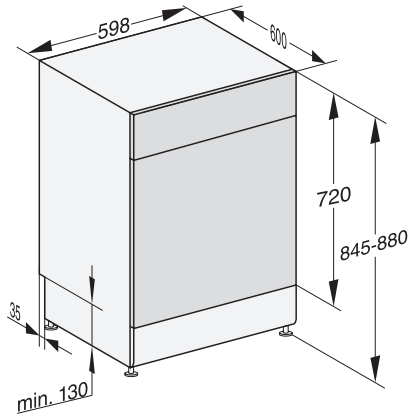

G 7600 SC AutoDos

Freestanding dishwashers

A | 42 dB | Cutlery tray | ExtraComfort baskets | AutoDos | Hygiene 75°C

G7000, free standing dishwasher, 60cm (installation drawing)