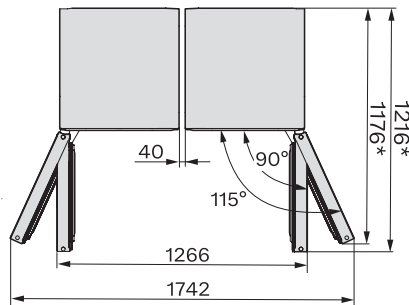

KWTS4785F, KS4887DD, KWTS4785F, KS4383ED, KWTS4785F, KWNS4784DE, KWNS4784DE, KS4887DD, top view

*To achieve the declared energy consumption, the spacers supplied with the unit must be used. This increases the depth of the unit by approx. 15 mm. The unit is fully functional without the use of the spacers, but has a slightly higher energy consumption.