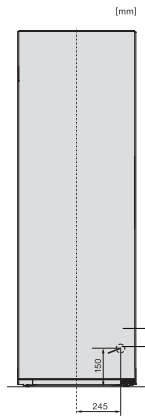

KS 4383 DD

Freestanding refrigerator

with DailyFresh and DynaCool for a convenient side-by-side combination.

EAN: 4002516742142 / Material number: 12430990 /  
Old Material Number: 36438341GB

Appliance depth in mm	675
Weight in kg	67.4
Climate range	SN-T
Refrigerator compartment in l	399
Total usable capacity in l	399
Acoustic airborne noise emission class (A-D)	C
Sound emissions in dB(A) re 1 pW	36
Current consumption (mA)	1200
Voltage in V	220-240
Fuse rating in A	13
Number of phases	1
Frequency in Hz	50-60
Length of supply lead in m	2.0
Replacing lamps	Service
<b>Accessories included</b>	
Egg tray	•
Water filter	Nein

## KS 4383 DD

Freestanding refrigerator

with DailyFresh and DynaCool for a convenient side-by-side combination.

K4373ED, KS4383ED, KS4383 C ED, KS4783 bb Blackboard, KS4887DD, installation

1. View from the front, 2. Mains connection cable, L = 2000 mm