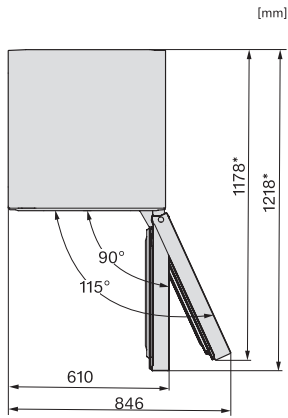

## KS 4383 DD

Freestanding refrigerator

with DailyFresh and DynaCool for a convenient side-by-side combination.

K4373ED, KS4383ED, KS4383 C ED, KS4783 bb Blackboard, KS4887DD, installation

1. View from the front, 2. Mains connection cable, L = 2000 mm