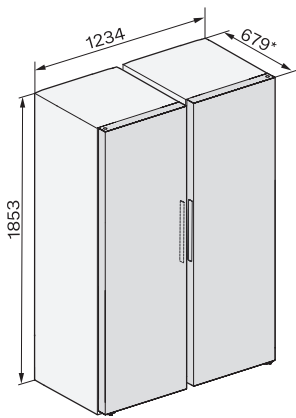

KWTS4785F, KS4887DD, KWTS4785F, KS4383ED, KWTS4785F, KWNS4784DE, KWNS4784DE, KS4887DD, installation sketch

*To achieve the declared energy consumption, the spacers supplied with the unit must be used. This increases the depth of the unit by approx. 15 mm. The unit is fully functional without the use of the spacers, but has a slightly higher energy consumption.