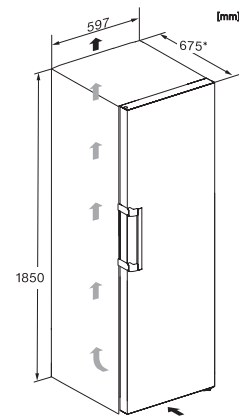

KS4383DD N, KS4383ED N, Nordic, installation sketch

*To achieve the declared energy consumption, the spacers supplied with the unit must be used. This increases the depth of the unit by approx. 15 mm. The unit is fully functional without the use of the spacers, but has a slightly higher energy consumption.