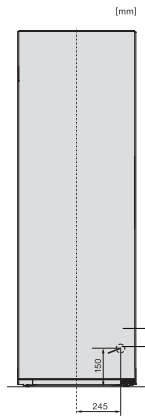

KS 4383 DD

Freestanding refrigerator

with DailyFresh and DynaCool for a convenient side-by-side combination.

EAN: 4002516742173 / Material number: 12431040 /
Old Material Number: 36438344GB

Appliance depth in mm	675
Weight in kg	66.9
Climate range	SN-T
Refrigerator compartment in l	399
Total usable capacity in l	399
Acoustic airborne noise emission class (A-D)	C
Sound emissions in dB(A) re 1 pW	36
Current consumption (mA)	1200
Voltage in V	220-240
Fuse rating in A	13
Number of phases	1
Frequency in Hz	50-60
Length of supply lead in m	2.0
Replacing lamps	Service
Accessories included	
Egg tray	•
Water filter	Nein

KS 4383 DD

Freestanding refrigerator

with DailyFresh and DynaCool for a convenient side-by-side combination.

K4373ED, KS4383ED, KS4383 C ED, KS4783 bb Blackboard, KS4887DD, installation

1. View from the front, 2. Mains connection cable, L = 2000 mm