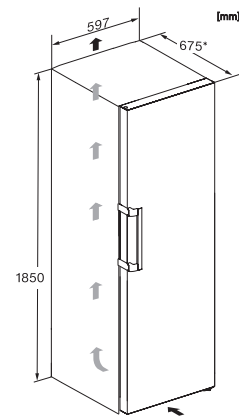

KS 4383 DD

Freestanding refrigerator

with DailyFresh and DynaCool for a convenient side-by-side combination.

EAN: 4002516742173 / Material number: 12431040 /
Old Material Number: 36438344GB

Appliance depth in mm	675
Weight in kg	66.9
Climate range	SN-T
Refrigerator compartment in l	399
Total usable capacity in l	399
Acoustic airborne noise emission class (A-D)	C
Sound emissions in dB(A) re 1 pW	36
Current consumption (mA)	1200
Voltage in V	220-240
Fuse rating in A	13
Number of phases	1
Frequency in Hz	50-60
Length of supply lead in m	2.0
Replacing lamps	Service
Accessories included	
Egg tray	•
Water filter	Nein

KS 4383 DD

Freestanding refrigerator

with DailyFresh and DynaCool for a convenient side-by-side combination.

K4373ED, KS4383ED, KS4383 C ED, KS4783 bb Blackboard, KS4887DD, installation

1. View from the front, 2. Mains connection cable, L = 2000 mm

KFN4271CD, KFN4375DD, KFN4395DD, KFN4393FD, KFN4393D, KFN4377DD, KS4383ED, K4373ED, FN4312E, top view

*To achieve the declared energy consumption, the spacers supplied with the unit must be used. This increases the depth of the unit by approx. 15 mm. The unit is fully functional without the use of the spacers, but has a slightly higher energy consumption.