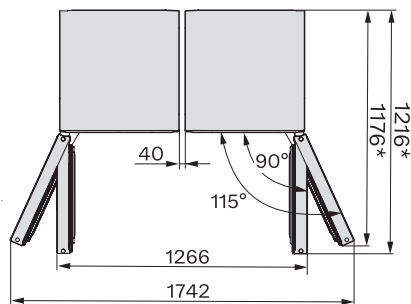

KWTS4785F, KS4887DD, KWTS4785F, KS4383ED, KWTS4785F, KWNS4784DE, KWNS4784DE, KS4887DD, top view

*To achieve the declared energy consumption, the spacers supplied with the unit must be used. This increases the depth of the unit by approx. 15 mm. The unit is fully functional without the use of the spacers, but has a slightly higher energy consumption.