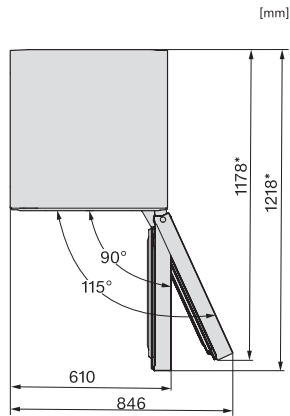

KS 4383 DD

Freestanding refrigerator

with DailyFresh and DynaCool for a convenient side-by-side combination.

K4373ED, KS4383ED, KS4383 C ED, KS4783 bb Blackboard, KS4887DD, installation

1. View from the front, 2. Mains connection cable, L = 2000 mm

KFN4271CD, KFN4375DD, KFN4395DD, KFN4393FD, KFN4393D, KFN4377DD, KS4383ED, K4373ED, FN4312E, top view

*To achieve the declared energy consumption, the spacers supplied with the unit must be used. This increases the depth of the unit by approx. 15 mm. The unit is fully functional without the use of the spacers, but has a slightly higher energy consumption.