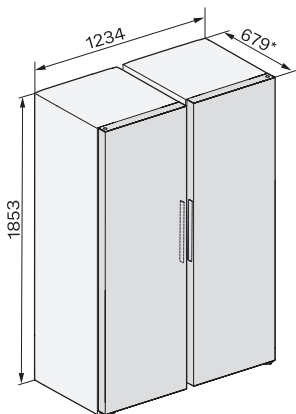

KWTS4785F, KS4887DD, KWTS4785F, KS4383ED, KWTS4785F, KWNS4784DE, KWNS4784DE, KS4887DD, installation sketch

*To achieve the declared energy consumption, the spacers supplied with the unit must be used. This increases the depth of the unit by approx. 15 mm. The unit is fully functional without the use of the spacers, but has a slightly higher energy consumption.