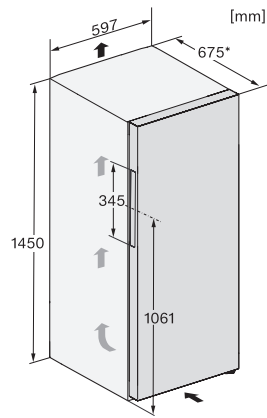

FN 4322 D-1

Freestanding freezer

with NoFrost, SideOpen and XXL box for great convenience.

EAN: 4002516742371 / Material number: 12431410 /

Old Material Number: 37432284EU1

4* freezer compartment in l	200
Total usable capacity in l	199
Storage time in case of fault in h	16
Freezer capacity in kg/24 h	16.00
Acoustic airborne noise emission class (A-D)	C
Sound emissions in dB(A) re 1 pW	37
Current consumption (mA)	1300
Voltage in V	220-240
Fuse rating in A	10
Number of phases	1
Frequency in Hz	50-60
Length of supply lead in m	2.1
Replacing lamps	Service
Accessories included	
Water filter	Nein
Ice cube tray	•

FN 4322 D-1

Freestanding freezer

with NoFrost, SideOpen and XXL box for great convenience.

FN4322C, FN4322E, FN4322D, FN4322D ws-1, FN4822D, FN4824C, installation

1. View from the front, 2. Mains connection cable, L = 2100 mm

K4323FD, K4323ED, K4323DD, FN4322E, FN4322D, FN4322D ws-1, installation sketch

*To achieve the declared energy consumption, the spacers supplied with the unit must be used. This increases the depth of the unit by approx. 15 mm. The unit is fully functional without the use of the spacers, but has a slightly higher energy consumption.