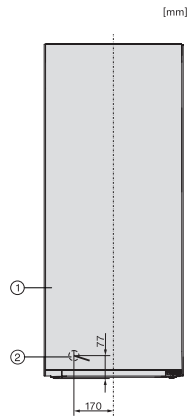

FN 4322 D-1

Freestanding freezer

with NoFrost, SideOpen and XXL box for great convenience.

EAN: 4002516742371 / Material number: 12431410 /

Old Material Number: 37432284EU1

4* freezer compartment in l	200
Total usable capacity in l	199
Storage time in case of fault in h	16
Freezer capacity in kg/24 h	16.00
Acoustic airborne noise emission class (A-D)	C
Sound emissions in dB(A) re 1 pW	37
Current consumption (mA)	1300
Voltage in V	220-240
Fuse rating in A	10
Number of phases	1
Frequency in Hz	50-60
Length of supply lead in m	2.1
Replacing lamps	Service
Accessories included	
Water filter	Nein
Ice cube tray	•

FN 4322 D-1

Freestanding freezer

with NoFrost, SideOpen and XXL box for great convenience.

FN4322C, FN4322E, FN4322D, FN4322D ws-1, FN4822D, FN4824C, installation

1. View from the front, 2. Mains connection cable, L = 2100 mm

K4323FD, K4323ED, K4323DD, FN4322E, FN4322D, FN4322D ws-1, installation sketch

*To achieve the declared energy consumption, the spacers supplied with the unit must be used. This increases the depth of the unit by approx. 15 mm. The unit is fully functional without the use of the spacers, but has a slightly higher energy consumption.