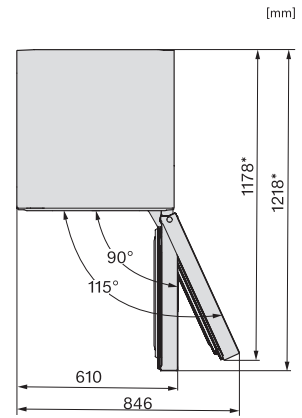

FN 4322 D-1

Freestanding freezer

with NoFrost, SideOpen and XXL box for great convenience.

FN4322C, FN4322E, FN4322D, FN4322D ws-1, FN4822D, FN4824C, installation

1. View from the front, 2. Mains connection cable, L = 2100 mm

K4323FD, K4323ED, K4323DD, FN4322E, FN4322D, FN4322D ws-1, installation sketch

*To achieve the declared energy consumption, the spacers supplied with the unit must be used. This increases the depth of the unit by approx. 15 mm. The unit is fully functional without the use of the spacers, but has a slightly higher energy consumption.