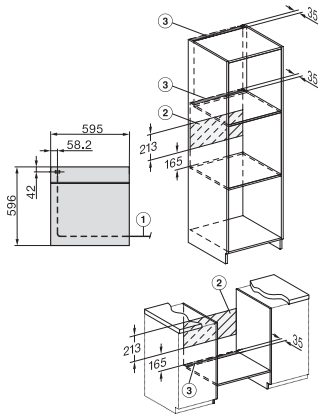

## H 2766-1 BP 125 Edition Oven

an elegant black design with AirFry function, networking and pyrolytic cleaning.

installation H7000 XL, installation drawing, GB, AU

1) Netzanschlussleitung, L=1500 mm, 2) In diesem Bereich kein Anschluss, 3) Lüftungsausschnitt min. 150 cm<sup>2</sup>

side view H7000 XL, installation drawings, GB, AU

22 mm – glass, 23.3 mm – metal

built-in H7000 XL, installation drawing

Installation H7000 XL underframe, installation drawings

If the oven is to be installed under a hob, follow the instructions for installing the hob and the height of the hob.