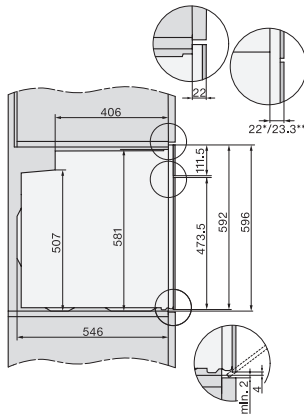

## H 2766-1 BP 125 Edition Oven

an elegant black design with AirFry function, networking and pyrolytic cleaning.

installation H7000 XL, installation drawing, GB, AU

1) Netzanschlussleitung, L=1500 mm, 2) In diesem Bereich kein Anschluss, 3) Lüftungsausschnitt min. 150 cm<sup>2</sup>

side view H7000 XL, installation drawings, GB, AU

22 mm – glass, 23.3 mm – metal

built-in H7000 XL, installation drawing

Installation H7000 XL underframe, installation drawings

If the oven is to be installed under a hob, follow the instructions for installing the hob and the height of the hob.

side view H7000 XL build-under, installation drawing, GB, AU

22 mm – glass, 23.3 mm – metal

H7x65BP, H7145BM, H7165B, H7365B, H2756B, H2765B/BP, DGC7151, DGC7351 installation drawings

1) 474 mm, 2) 360 mm, 3) 43 mm, 4) 22,5 mm, 5) 32,5 mm