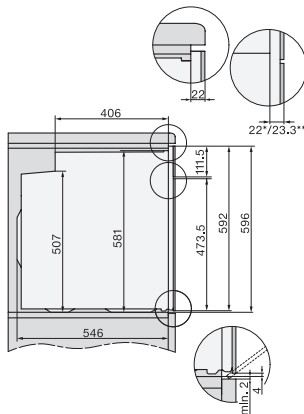

## H 2766-1 BP 125 Edition Oven

an elegant black design with AirFry function, networking and pyrolytic cleaning.

installation H7000 XL, installation drawing, GB, AU

1) Netzanschlussleitung, L=1500 mm, 2) In diesem Bereich kein Anschluss, 3) Lüftungsausschnitt min. 150 cm<sup>2</sup>

side view H7000 XL, installation drawings, GB, AU

22 mm – glass, 23.3 mm – metal

built-in H7000 XL, installation drawing

Installation H7000 XL underframe, installation drawings

If the oven is to be installed under a hob, follow the instructions for installing the hob and the height of the hob.

side view H7000 XL build-under, installation drawing, GB, AU

22 mm – glass, 23.3 mm – metal

H7x65BP, H7145BM, H7165B, H7365B, H2756B, H2765B/BP, DGC7151, DGC7351 installation drawings

1) 474 mm, 2) 360 mm, 3) 43 mm, 4) 22,5 mm, 5) 32,5 mm