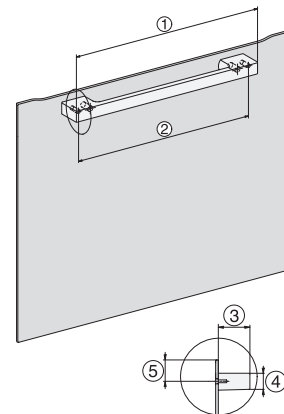

## H 2766-1 BP 125 Edition Oven

an elegant black design with AirFry function, networking and pyrolytic cleaning.

installation H7000 XL, installation drawing, GB, AU

1) Netzanschlussleitung, L=1500 mm, 2) In diesem Bereich kein Anschluss, 3) Lüftungsausschnitt min. 150 cm<sup>2</sup>

side view H7000 XL, installation drawings, GB, AU

22 mm – glass, 23.3 mm – metal

built-in H7000 XL, installation drawing

Installation H7000 XL underframe, installation drawings

If the oven is to be installed under a hob, follow the instructions for installing the hob and the height of the hob.

side view H7000 XL build-under, installation drawing, GB, AU

22 mm – glass, 23.3 mm – metal

H7x65BP, H7145BM, H7165B, H7365B, H2756B, H2765B/BP, DGC7151, DGC7351 installation drawings

1) 474 mm, 2) 360 mm, 3) 43 mm, 4) 22,5 mm, 5) 32,5 mm