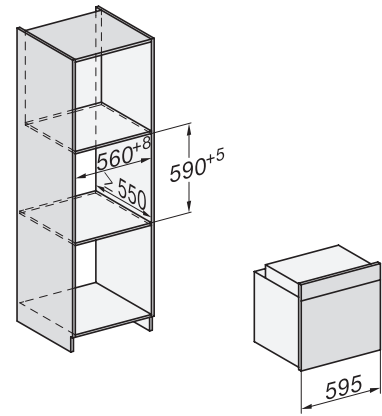

## H 2766-1 BP 125 Edition Oven

an elegant black design with AirFry function, networking and pyrolytic cleaning.

installation H7000 XL, installation drawing, GB, AU

1) Netzanschlussleitung, L=1500 mm, 2) In diesem Bereich kein Anschluss, 3) Lüftungsausschnitt min. 150 cm<sup>2</sup>

side view H7000 XL, installation drawings, GB, AU

22 mm – glass, 23.3 mm – metal

built-in H7000 XL, installation drawing

Installation H7000 XL underframe, installation drawings

If the oven is to be installed under a hob, follow the instructions for installing the hob and the height of the hob.

side view H7000 XL build-under, installation drawing, GB, AU

22 mm – glass, 23.3 mm – metal

H7x65BP, H7145BM, H7165B, H7365B, H2756B, H2765B/BP, DGC7151, DGC7351 installation drawings

1) 474 mm, 2) 360 mm, 3) 43 mm, 4) 22,5 mm, 5) 32,5 mm