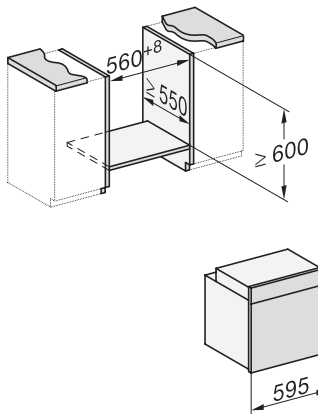

## H 2766-1 BP 125 Edition Oven

an elegant black design with AirFry function, networking and pyrolytic cleaning.

installation H7000 XL, installation drawing, GB, AU

1) Netzanschlussleitung, L=1500 mm, 2) In diesem Bereich kein Anschluss, 3) Lüftungsausschnitt min. 150 cm<sup>2</sup>

side view H7000 XL, installation drawings, GB, AU

22 mm – glass, 23.3 mm – metal

built-in H7000 XL, installation drawing

Installation H7000 XL underframe, installation drawings

If the oven is to be installed under a hob, follow the instructions for installing the hob and the height of the hob.

side view H7000 XL build-under, installation drawing, GB, AU

22 mm – glass, 23.3 mm – metal

H7x65BP, H7145BM, H7165B, H7365B, H2756B, H2765B/BP, DGC7151, DGC7351 installation drawings

1) 474 mm, 2) 360 mm, 3) 43 mm, 4) 22,5 mm, 5) 32,5 mm