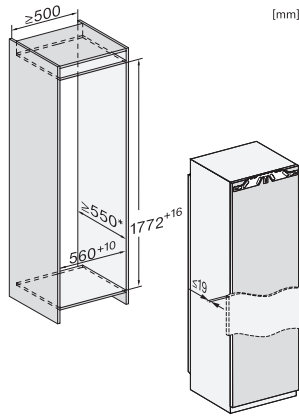

FNS 7774 D

Built-in freezer, 178 cm niche height
with IceMaker, NoFrost and 8 freezer drawers for max. convenience.

EAN: 4002516747024 / Material number: 12443640 /
Old Material Number: 37777405GB

Niche depth in mm	550
Appliance width in mm	559
Appliance height in mm	1770
Appliance depth in mm	546
Weight in kg	71.2
Door hinge technology	Fixed door
Max. door front weight – refrigerator, in kg	26
Climate range	SN-T
4* freezer compartment in l	213
Total usable capacity in l	213
Ice cube production per day in kg	0.8
Storage time in case of fault in h	9
Freezer capacity in kg/24 h	12.00
Acoustic airborne noise emission class (A–D)	B
Sound emissions in dB(A) re 1 pW	33
Current consumption (mA)	1300
Voltage in V	220-240
Fuse rating in A	10
Number of phases	1
Frequency in Hz	50-60
Length of supply lead in m	2.2
Replacing lamps	Service
Accessories included	
Water filter	Nein

FNS 7774 D

Built-in freezer, 178 cm niche height
with IceMaker, NoFrost and 8 freezer drawers for max. convenience.

K7733E, K7763E, K7732D, K7732E, K7734F, K7764E,
K7743E, K7744E, K7773D, K7774D, built-in

*The declared energy consumption was calculated in a 560 mm deep niche. The appliance is fully functional in a 550 mm niche but the energy consumption will be slightly higher.

K7733E, K7763E, K7732E, K7734F, K7764E, K7743E,
K7744E, K7773D, K7774D, side view

FNS7794E, FNS7774D, installation

1. View from the front, 2. Mains connection cable, L = 2100 mm, 3. Ventilation cut-out min. 200 cm², 4. Ventilation, 5. No connections permitted in this area, 6. Water connection L = 2000 mm