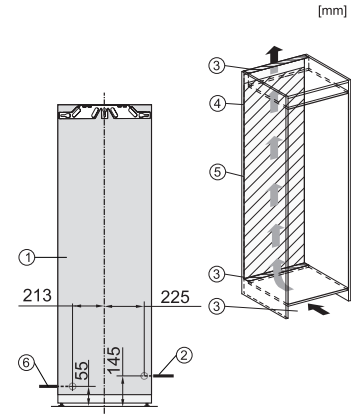

FNS 7774 D

Built-in freezer, 178 cm niche height
with IceMaker, NoFrost and 8 freezer drawers for max. convenience.

EAN: 4002516747024 / Material number: 12443640 /
Old Material Number: 37777405GB

Niche depth in mm	550
Appliance width in mm	559
Appliance height in mm	1770
Appliance depth in mm	546
Weight in kg	71.2
Door hinge technology	Fixed door
Max. door front weight – refrigerator, in kg	26
Climate range	SN-T
4* freezer compartment in l	213
Total usable capacity in l	213
Ice cube production per day in kg	0.8
Storage time in case of fault in h	9
Freezer capacity in kg/24 h	12.00
Acoustic airborne noise emission class (A–D)	B
Sound emissions in dB(A) re 1 pW	33
Current consumption (mA)	1300
Voltage in V	220-240
Fuse rating in A	10
Number of phases	1
Frequency in Hz	50-60
Length of supply lead in m	2.2
Replacing lamps	Service
Accessories included	
Water filter	Nein

FNS 7774 D

Built-in freezer, 178 cm niche height
with IceMaker, NoFrost and 8 freezer drawers for max. convenience.

K7733E, K7763E, K7732D, K7732E, K7734F, K7764E,
K7743E, K7744E, K7773D, K7774D, built-in

*The declared energy consumption was calculated in a 560 mm deep niche. The appliance is fully functional in a 550 mm niche but the energy consumption will be slightly higher.

K7733E, K7763E, K7732E, K7734F, K7764E, K7743E,
K7744E, K7773D, K7774D, side view

FNS7794E, FNS7774D, installation

1. View from the front, 2. Mains connection cable, L = 2100 mm, 3. Ventilation cut-out min. 200 cm², 4. Ventilation, 5. No connections permitted in this area, 6. Water connection L = 2000 mm