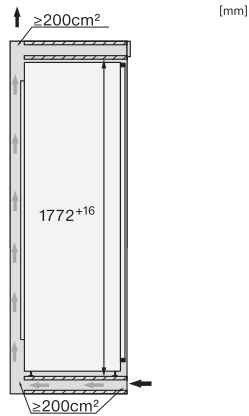

FNS 7774 D

Built-in freezer, 178 cm niche height
with IceMaker, NoFrost and 8 freezer drawers for max. convenience.

EAN: 4002516747024 / Material number: 12443640 /
Old Material Number: 37777405GB

Niche depth in mm	550
Appliance width in mm	559
Appliance height in mm	1770
Appliance depth in mm	546
Weight in kg	71.2
Door hinge technology	Fixed door
Max. door front weight – refrigerator, in kg	26
Climate range	SN-T
4* freezer compartment in l	213
Total usable capacity in l	213
Ice cube production per day in kg	0.8
Storage time in case of fault in h	9
Freezer capacity in kg/24 h	12.00
Acoustic airborne noise emission class (A–D)	B
Sound emissions in dB(A) re 1 pW	33
Current consumption (mA)	1300
Voltage in V	220-240
Fuse rating in A	10
Number of phases	1
Frequency in Hz	50-60
Length of supply lead in m	2.2
Replacing lamps	Service
Accessories included	
Water filter	Nein

FNS 7774 D

Built-in freezer, 178 cm niche height
with IceMaker, NoFrost and 8 freezer drawers for max. convenience.

K7733E, K7763E, K7732D, K7732E, K7734F, K7764E,
K7743E, K7744E, K7773D, K7774D, built-in

*The declared energy consumption was calculated in a 560 mm deep niche. The appliance is fully functional in a 550 mm niche but the energy consumption will be slightly higher.

K7733E, K7763E, K7732E, K7734F, K7764E, K7743E,
K7744E, K7773D, K7774D, side view

FNS7794E, FNS7774D, installation

1. View from the front, 2. Mains connection cable, L = 2100 mm, 3. Ventilation cut-out min. 200 cm², 4. Ventilation, 5. No connections permitted in this area, 6. Water connection L = 2000 mm