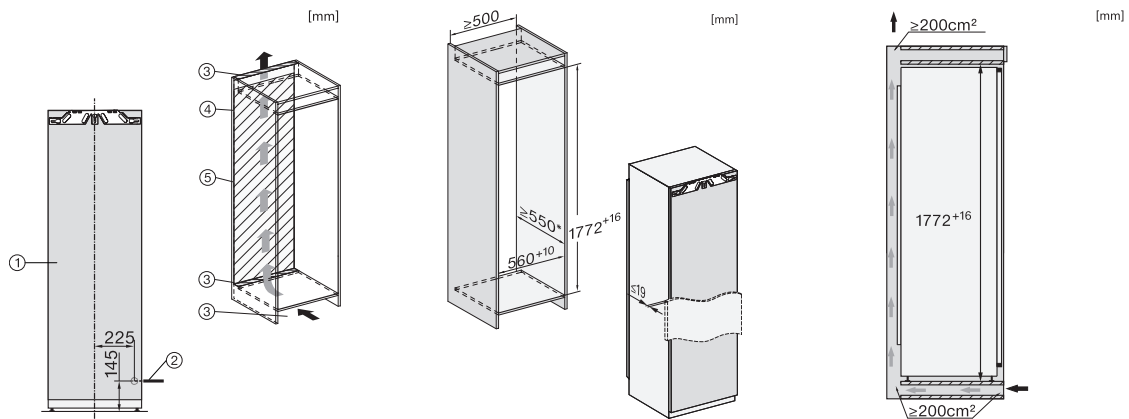

K 7737 D

Built-in refrigerator, 178 cm niche height
with DynaCool and LED lighting for practical food storage.

EAN: 4002516747604 / Material number: 12444440 /
Old Material Number: 36773700GB

Niche height in mm max.	1788
Niche depth in mm	550
Appliance width in mm	559
Appliance height in mm	1770
Appliance depth in mm	546
Weight in kg	55.8
Door hinge technology	Fixed door
Max. door front weight – refrigerator, in kg	26
Climate range	SN-T
Refrigerator compartment in l	309
Total usable capacity in l	308
Acoustic airborne noise emission class (A–D)	B
Sound emissions in dB(A) re 1 pW	33
Current consumption (mA)	1200
Voltage in V	220-240
Fuse rating in A	13
Number of phases	1
Frequency in Hz	50-60
Length of supply lead in m	2.2
Replacing lamps	Service
Accessories included	
Egg tray	•
Water filter	Nein

K 7737 D

Built-in refrigerator, 178 cm niche height with DynaCool and LED lighting for practical food storage.

K7733E, K7763E, K7732E, K7734F, K7764E, K7743E, K7744E, K7773D, K7774D

1. View from the front, 2. Mains connection cable, L = 2200 mm, 3. Ventilation cut-out min. 200 cm², 4. Ventilation, 5. No connections permitted in this area