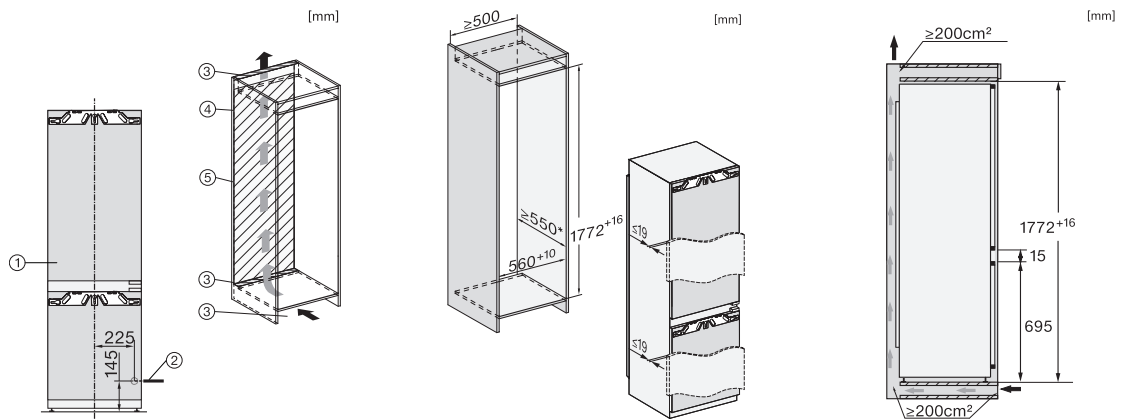

KFN 7785 C

Built-in fridge-freezer, 178 cm niche height

FlexiLight 2.0, Freeze&Cool, NoFrost and MyIce for individual convenience.

KFN7734C, KFN7734F, KFN7734D, KFN7764D, KFN7785D, KFN7744E, KFN7774B, installation

1. View from the front, 2. Mains connection cable, L = 2200 mm, 3. Ventilation cut-out min. 200 cm², 4. Ventilation, 5. No connections permitted in this area

KFN7734C, KFN7734F, KFN7734D, KFN7764D, KFN7785D, KFN7744E, KFN7774B, built-in

*The declared energy consumption was calculated in a 560 mm deep niche. The appliance is fully functional in a 550 mm niche but the energy consumption will be slightly higher.

KFNS7734D, KFN7734C, KFN7734F, KFN7734D, KFN7764D, KFN7785D, KFN7744E, KFN7774B, side view