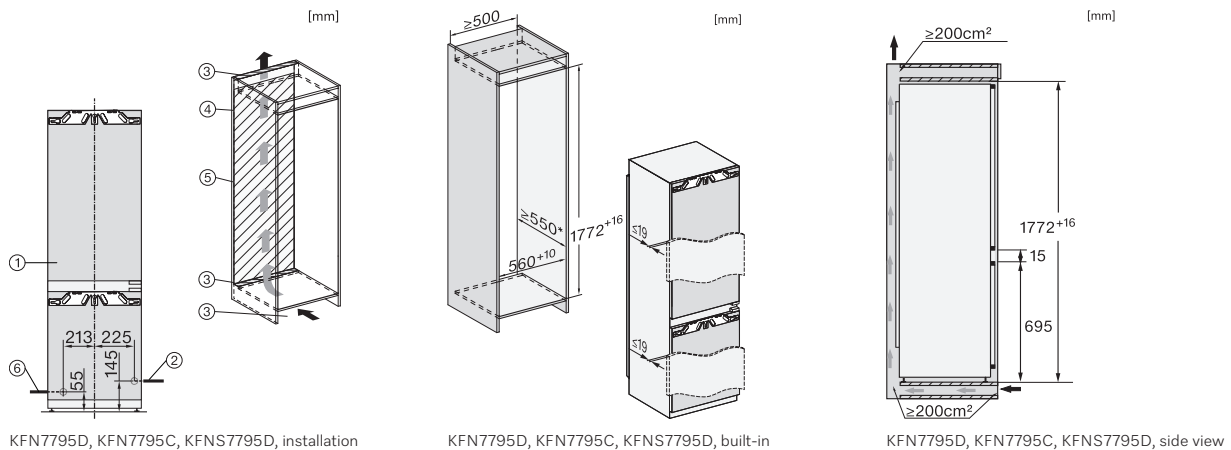

Dry back wall	CleanSteel
FlexiTray	•
Number of inner door racks for tinned food	1
Door rack for bottles	1
Door shelves	2
<b>Freezer/Freezer section</b>	
Number of freezer drawers	3
of which on runners	2
<b>Efficiency and sustainability</b>	
Energy efficiency class (A–G)	C
Annual energy consumption in kWh	166.08
Energy consumption in 24 h in kWh	0.45
<b>Safety</b>	
Lock function	•
Acoustic door alarm	•
Acoustic temperature alarm	•
Optical door alarm	•
Optical temperature alarm	•
Power cut indication for freezer section	•
<b>Technical data</b>	
Niche width in mm min.	560
Niche width in mm max.	570
Niche height in mm min.	1772
Niche height in mm max.	1788
Niche depth in mm	550
Appliance width in mm	559
Appliance height in mm	1770
Appliance depth in mm	546
Weight in kg	78.0
Door hinge technology	Fixed door
Max. door front weight – refrigerator, in kg	18
Max. door front weight – freezer, in kg	12
Climate range	SN-ST
Refrigerator compartment in l	175
including PerfectFresh zone in l	71
4* freezer compartment in l	71
Total usable capacity in l	246
Storage time in case of fault in h	9
Freezer capacity in kg/24 h	6.00
Acoustic airborne noise emission class (A–D)	B
Sound emissions in dB(A) re 1 pW	33
Current consumption (mA)	1400
Voltage in V	220-240
Fuse rating in A	10
Number of phases	1
Frequency in Hz	50-60
Length of supply lead in m	2.2
Replacing lamps	Service

KFN 7795 C

Built-in fridge-freezer, 178 cm niche height

PerfectFresh Active, Freeze&Cool and IceMaker for outstanding appearance.

EAN: 4002516748229 / Material number: 12445210 /

Old Material Number: 38779505EU1

## KFN 7795 C

Built-in fridge-freezer, 178 cm niche height

PerfectFresh Active, Freeze&Cool and IceMaker for outstanding appearance.

KFN7795D, KFN7795C, KFNS7795D, installation

1. View from the front, 2. Mains connection cable, L = 2100 mm, 3. Ventilation cut-out min. 200 cm<sup>2</sup>, 4. Ventilation, 5. No connections permitted in this area, 6. Water connection L = 2000 mm