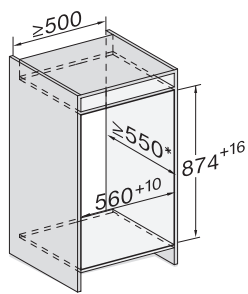

## FNS 7140 C

Built-in freezer, 88 cm niche height  
with Frost free and four freezer drawers for maximum convenience.

EAN: 4002516751359 / Material number: 12449050 /  
Old Material Number: 37714002EU1

Max. door front weight – refrigerator, in kg	16
Climate range	SN-T
4* freezer compartment in l	87
Total usable capacity in l	87
Storage time in case of fault in h	10
Freezer capacity in kg/24 h	10.00
Acoustic airborne noise emission class (A–D)	B
Sound emissions in dB(A) re 1 pW	33
Current consumption (mA)	1300
Voltage in V	220-240
Fuse rating in A	10
Number of phases	1
Frequency in Hz	50-60
Length of supply lead in m	2.2
Replacing lamps	Service
<b>Accessories included</b>	
Water filter	Nein
Ice cube tray	•

## FNS 7140 C

Built-in freezer, 88 cm niche height with Frost free and four freezer drawers for maximum convenience.

FNS7140B, FNS7140C, FNS7140D, FNS7140E, built-in

\*The declared energy consumption was calculated in a 560 mm deep niche. The appliance is fully functional in a 550 mm niche but the energy consumption will be slightly higher.