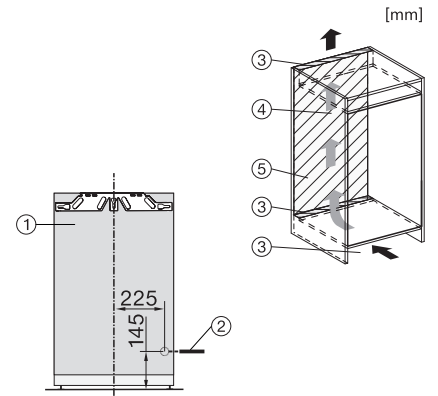

## FNS 7140 C

Built-in freezer, 88 cm niche height  
with Frost free and four freezer drawers for maximum convenience.

EAN: 4002516751359 / Material number: 12449050 /  
Old Material Number: 37714002EU1

Max. door front weight – refrigerator, in kg	16
Climate range	SN-T
4* freezer compartment in l	87
Total usable capacity in l	87
Storage time in case of fault in h	10
Freezer capacity in kg/24 h	10.00
Acoustic airborne noise emission class (A–D)	B
Sound emissions in dB(A) re 1 pW	33
Current consumption (mA)	1300
Voltage in V	220-240
Fuse rating in A	10
Number of phases	1
Frequency in Hz	50-60
Length of supply lead in m	2.2
Replacing lamps	Service
<b>Accessories included</b>	
Water filter	Nein
Ice cube tray	•

## FNS 7140 C

Built-in freezer, 88 cm niche height with Frost free and four freezer drawers for maximum convenience.

FNS7140B, FNS7140C, FNS7140D, FNS7140E, built-in

\*The declared energy consumption was calculated in a 560 mm deep niche. The appliance is fully functional in a 550 mm niche but the energy consumption will be slightly higher.