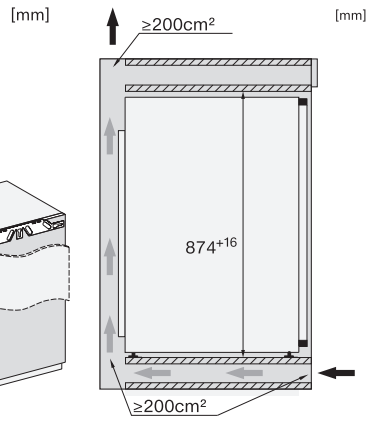

## FNS 7140 C

Built-in freezer, 88 cm niche height  
with Frost free and four freezer drawers for maximum convenience.

EAN: 4002516751359 / Material number: 12449050 /  
Old Material Number: 37714002EU1

Max. door front weight – refrigerator, in kg	16
Climate range	SN-T
4* freezer compartment in l	87
Total usable capacity in l	87
Storage time in case of fault in h	10
Freezer capacity in kg/24 h	10.00
Acoustic airborne noise emission class (A–D)	B
Sound emissions in dB(A) re 1 pW	33
Current consumption (mA)	1300
Voltage in V	220-240
Fuse rating in A	10
Number of phases	1
Frequency in Hz	50-60
Length of supply lead in m	2.2
Replacing lamps	Service
<b>Accessories included</b>	
Water filter	Nein
Ice cube tray	•

## FNS 7140 C

Built-in freezer, 88 cm niche height with Frost free and four freezer drawers for maximum convenience.

FNS7140B, FNS7140C, FNS7140D, FNS7140E, built-in

\*The declared energy consumption was calculated in a 560 mm deep niche. The appliance is fully functional in a 550 mm niche but the energy consumption will be slightly higher.