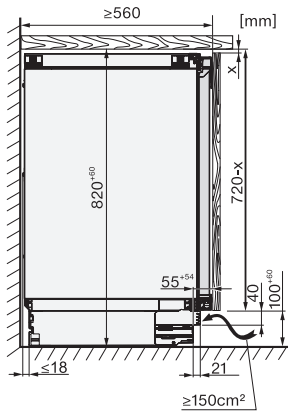

KU 7016 D

Built-under refrigerator, 82–88 cm niche height with LED lighting, freezer compartment, split door shelves in a compact design. Requires kitchen fronts with a minimum height of 72 cm.

- Optimum and maintenance-free LED
- Integrated 4 freezer compartment
- Flexible inner door – split door shelves
- Dishwasher-proof door shelves – ComfortClean
- Cool food down quickly thanks to SuperCool

KU 7016 D

Built-under refrigerator, 82–88 cm niche height

with LED lighting, freezer compartment, split door shelves in a compact design. Requires kitchen fronts with a minimum height of 72 cm.

EAN: 4002516779100 / Material number: 12519090 /

Old Material Number: 36701610EU1

Climate range	SN-T
Refrigerator compartment in l	92
4* freezer compartment in l	14
Total usable capacity in l	106
Storage time in case of fault in h	9
Freezer capacity in kg/24 h	2.00
Acoustic airborne noise emission class (A–D)	B
Sound emissions in dB(A) re 1 pW	34
Current consumption (mA)	2000
Voltage in V	220-240
Fuse rating in A	10
Number of phases	1
Frequency in Hz	50-60
Length of supply lead in m	2.2
Replacing lamps	Service
Accessories included	
Egg tray	•
Water filter	Nein

KU 7016 D

Built-under refrigerator, 82–88 cm niche height

with LED lighting, freezer compartment, split door shelves in a compact design. Requires kitchen fronts with a minimum height of 72 cm.

KU7016D, KU7015D, KU7035D, FNUS7040D, Built-under, side view